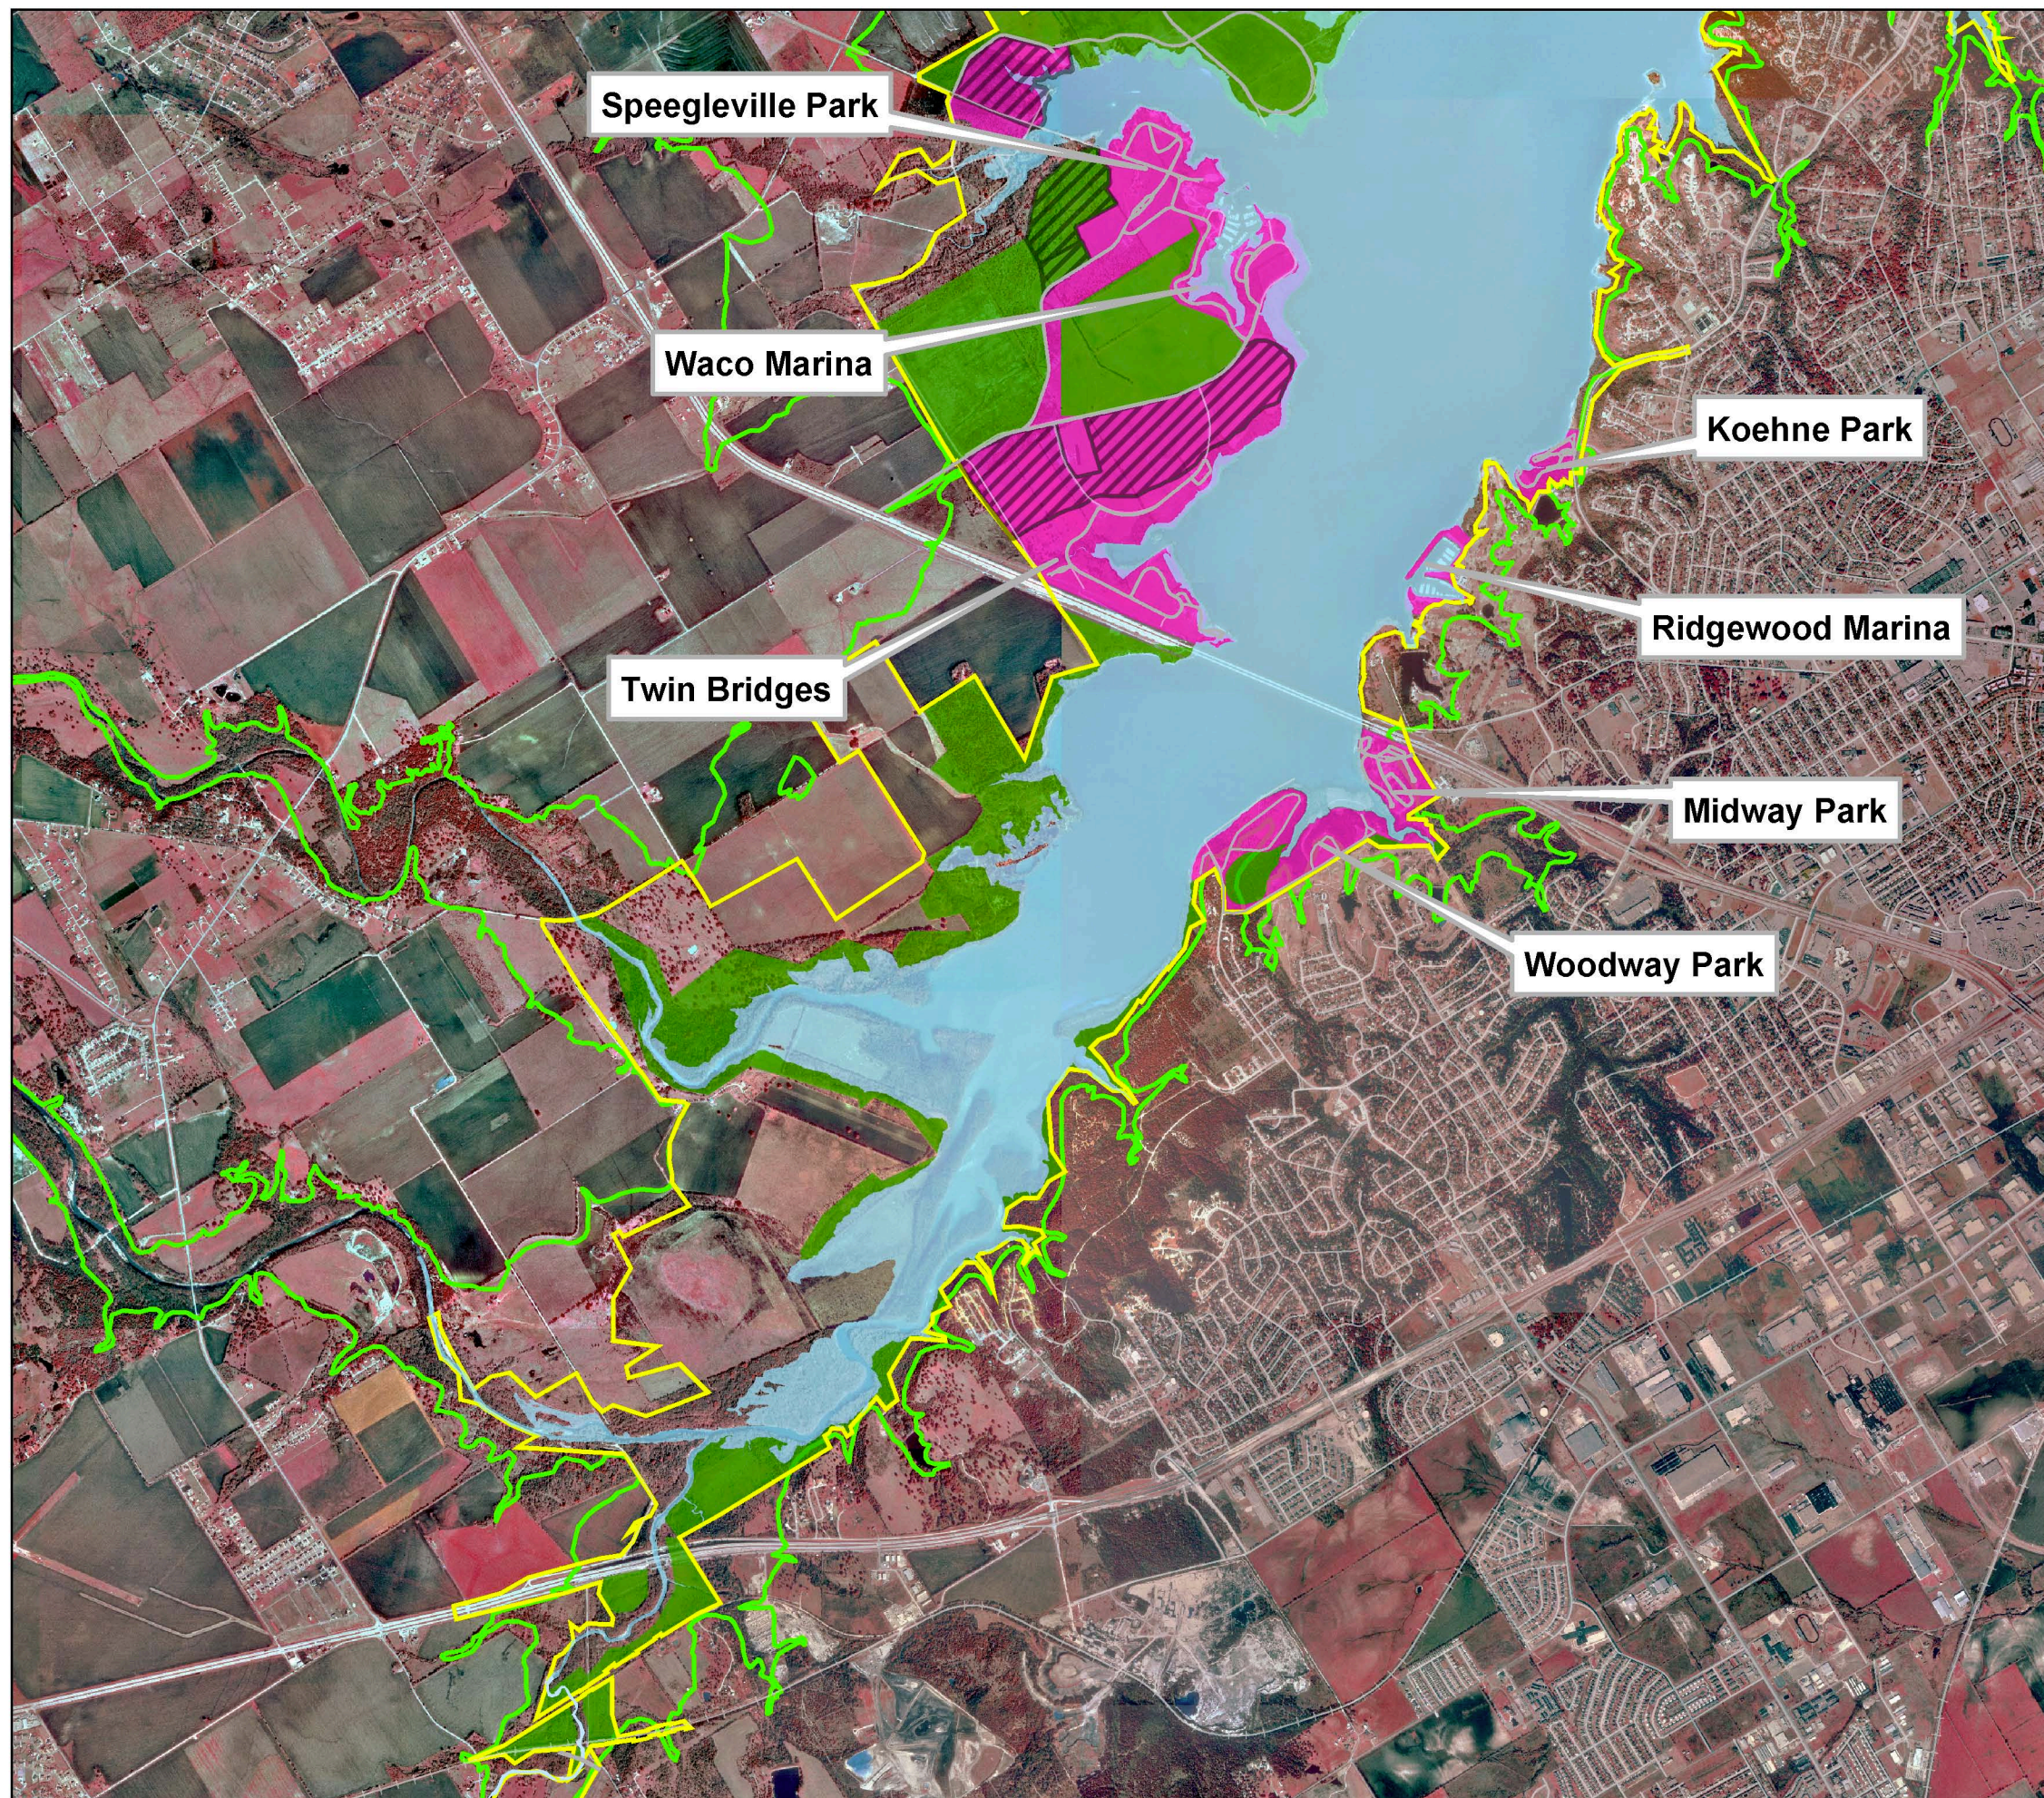

WACO LAKE Land Classification

Multiple Resource, Recreation, and Project Operations

Legend

Land Classification

- Recreation
- Multiple Resource Management
- Project Operations
- Future Intensive Development
- Lake
- Government Boundary
- Flowage Easement