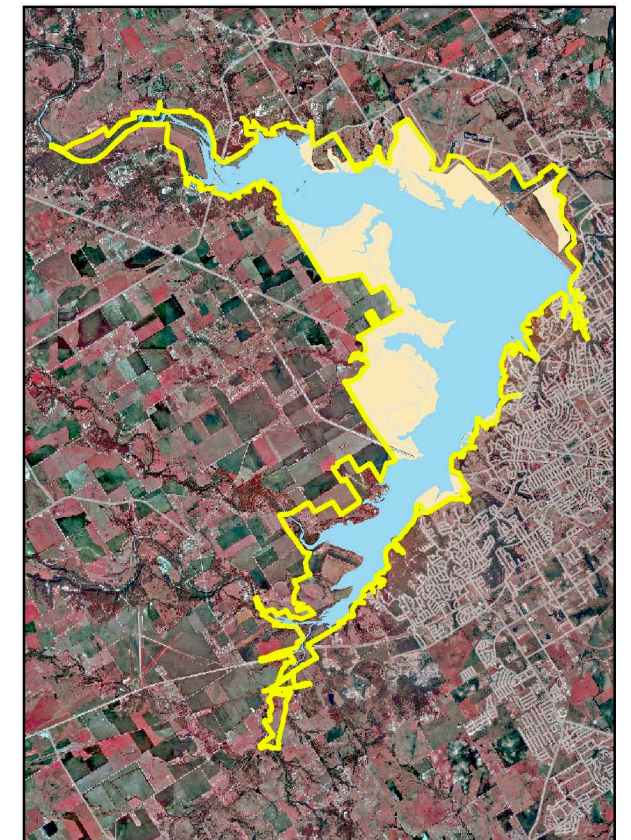

WACO LAKE Land Classification

Multiple Resource, Recreation, and Project Operations

Legend

Land Classification

- Recreation
- Multiple Resource Management
- Project Operations
- Future Intensive Development
- Lake
- Government Boundary
- Flowage Easement