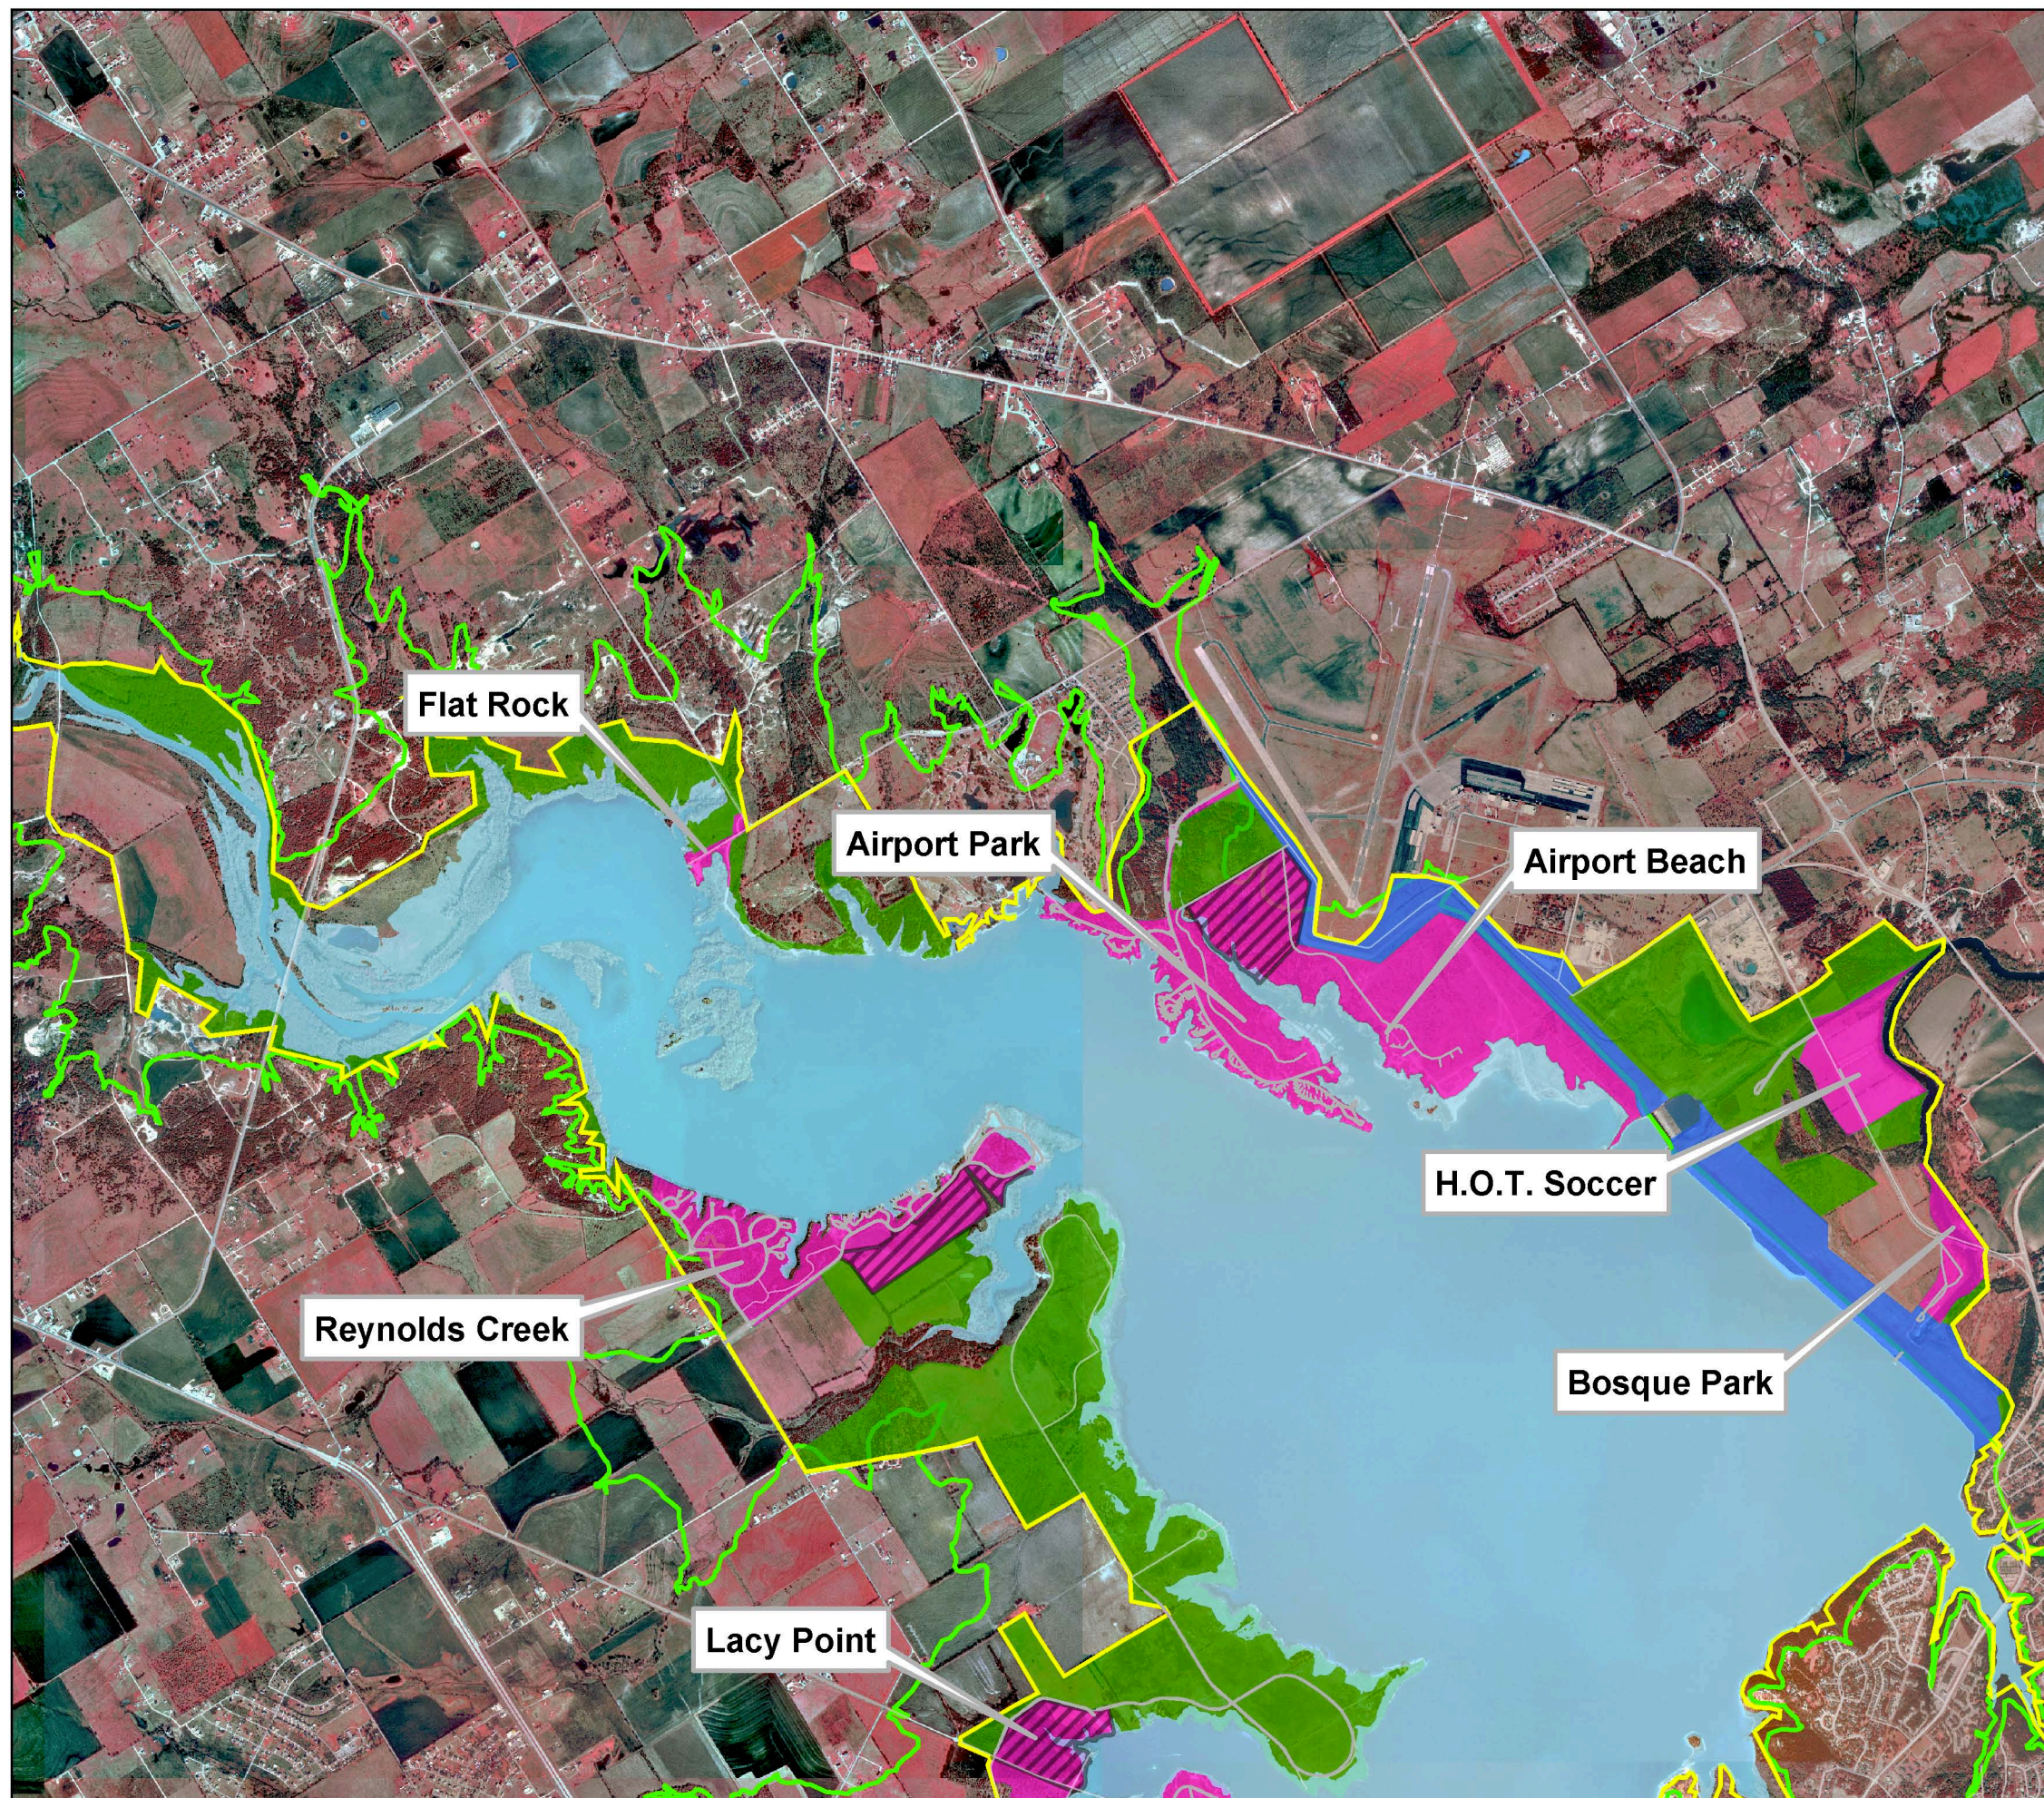

# WACO LAKE Land Classification

## Multiple Resource, Recreation, and Project Operations

### Legend

#### Land Classification

- Recreation
- Multiple Resource Management
- Project Operations
- Future Intensive Development
- Lake
- Government Boundary
- Flowage Easement