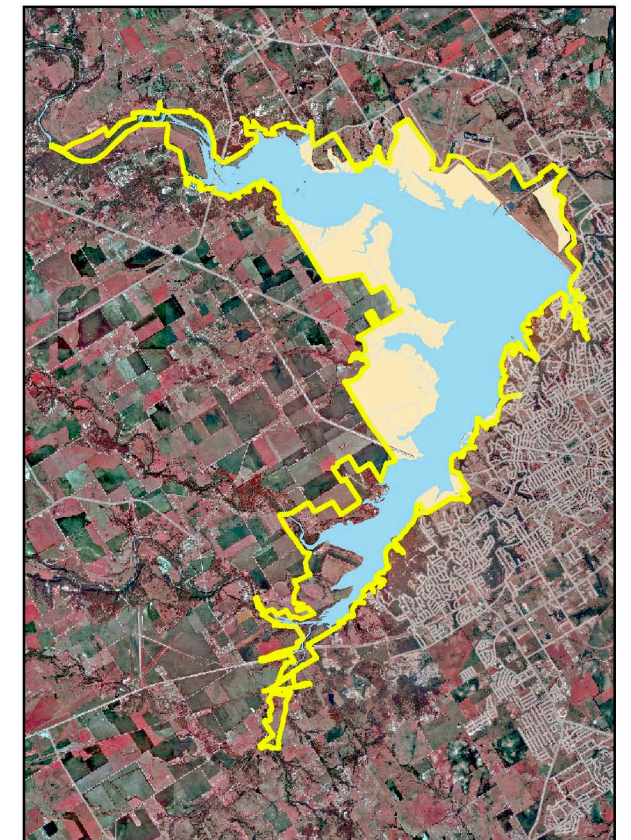

# WACO LAKE Land Classification

## Multiple Resource, Recreation, and Project Operations

### Legend

#### Land Classification

- Recreation
- Multiple Resource Management
- Project Operations
- Future Intensive Development
- Lake
- Government Boundary
- Flowage Easement