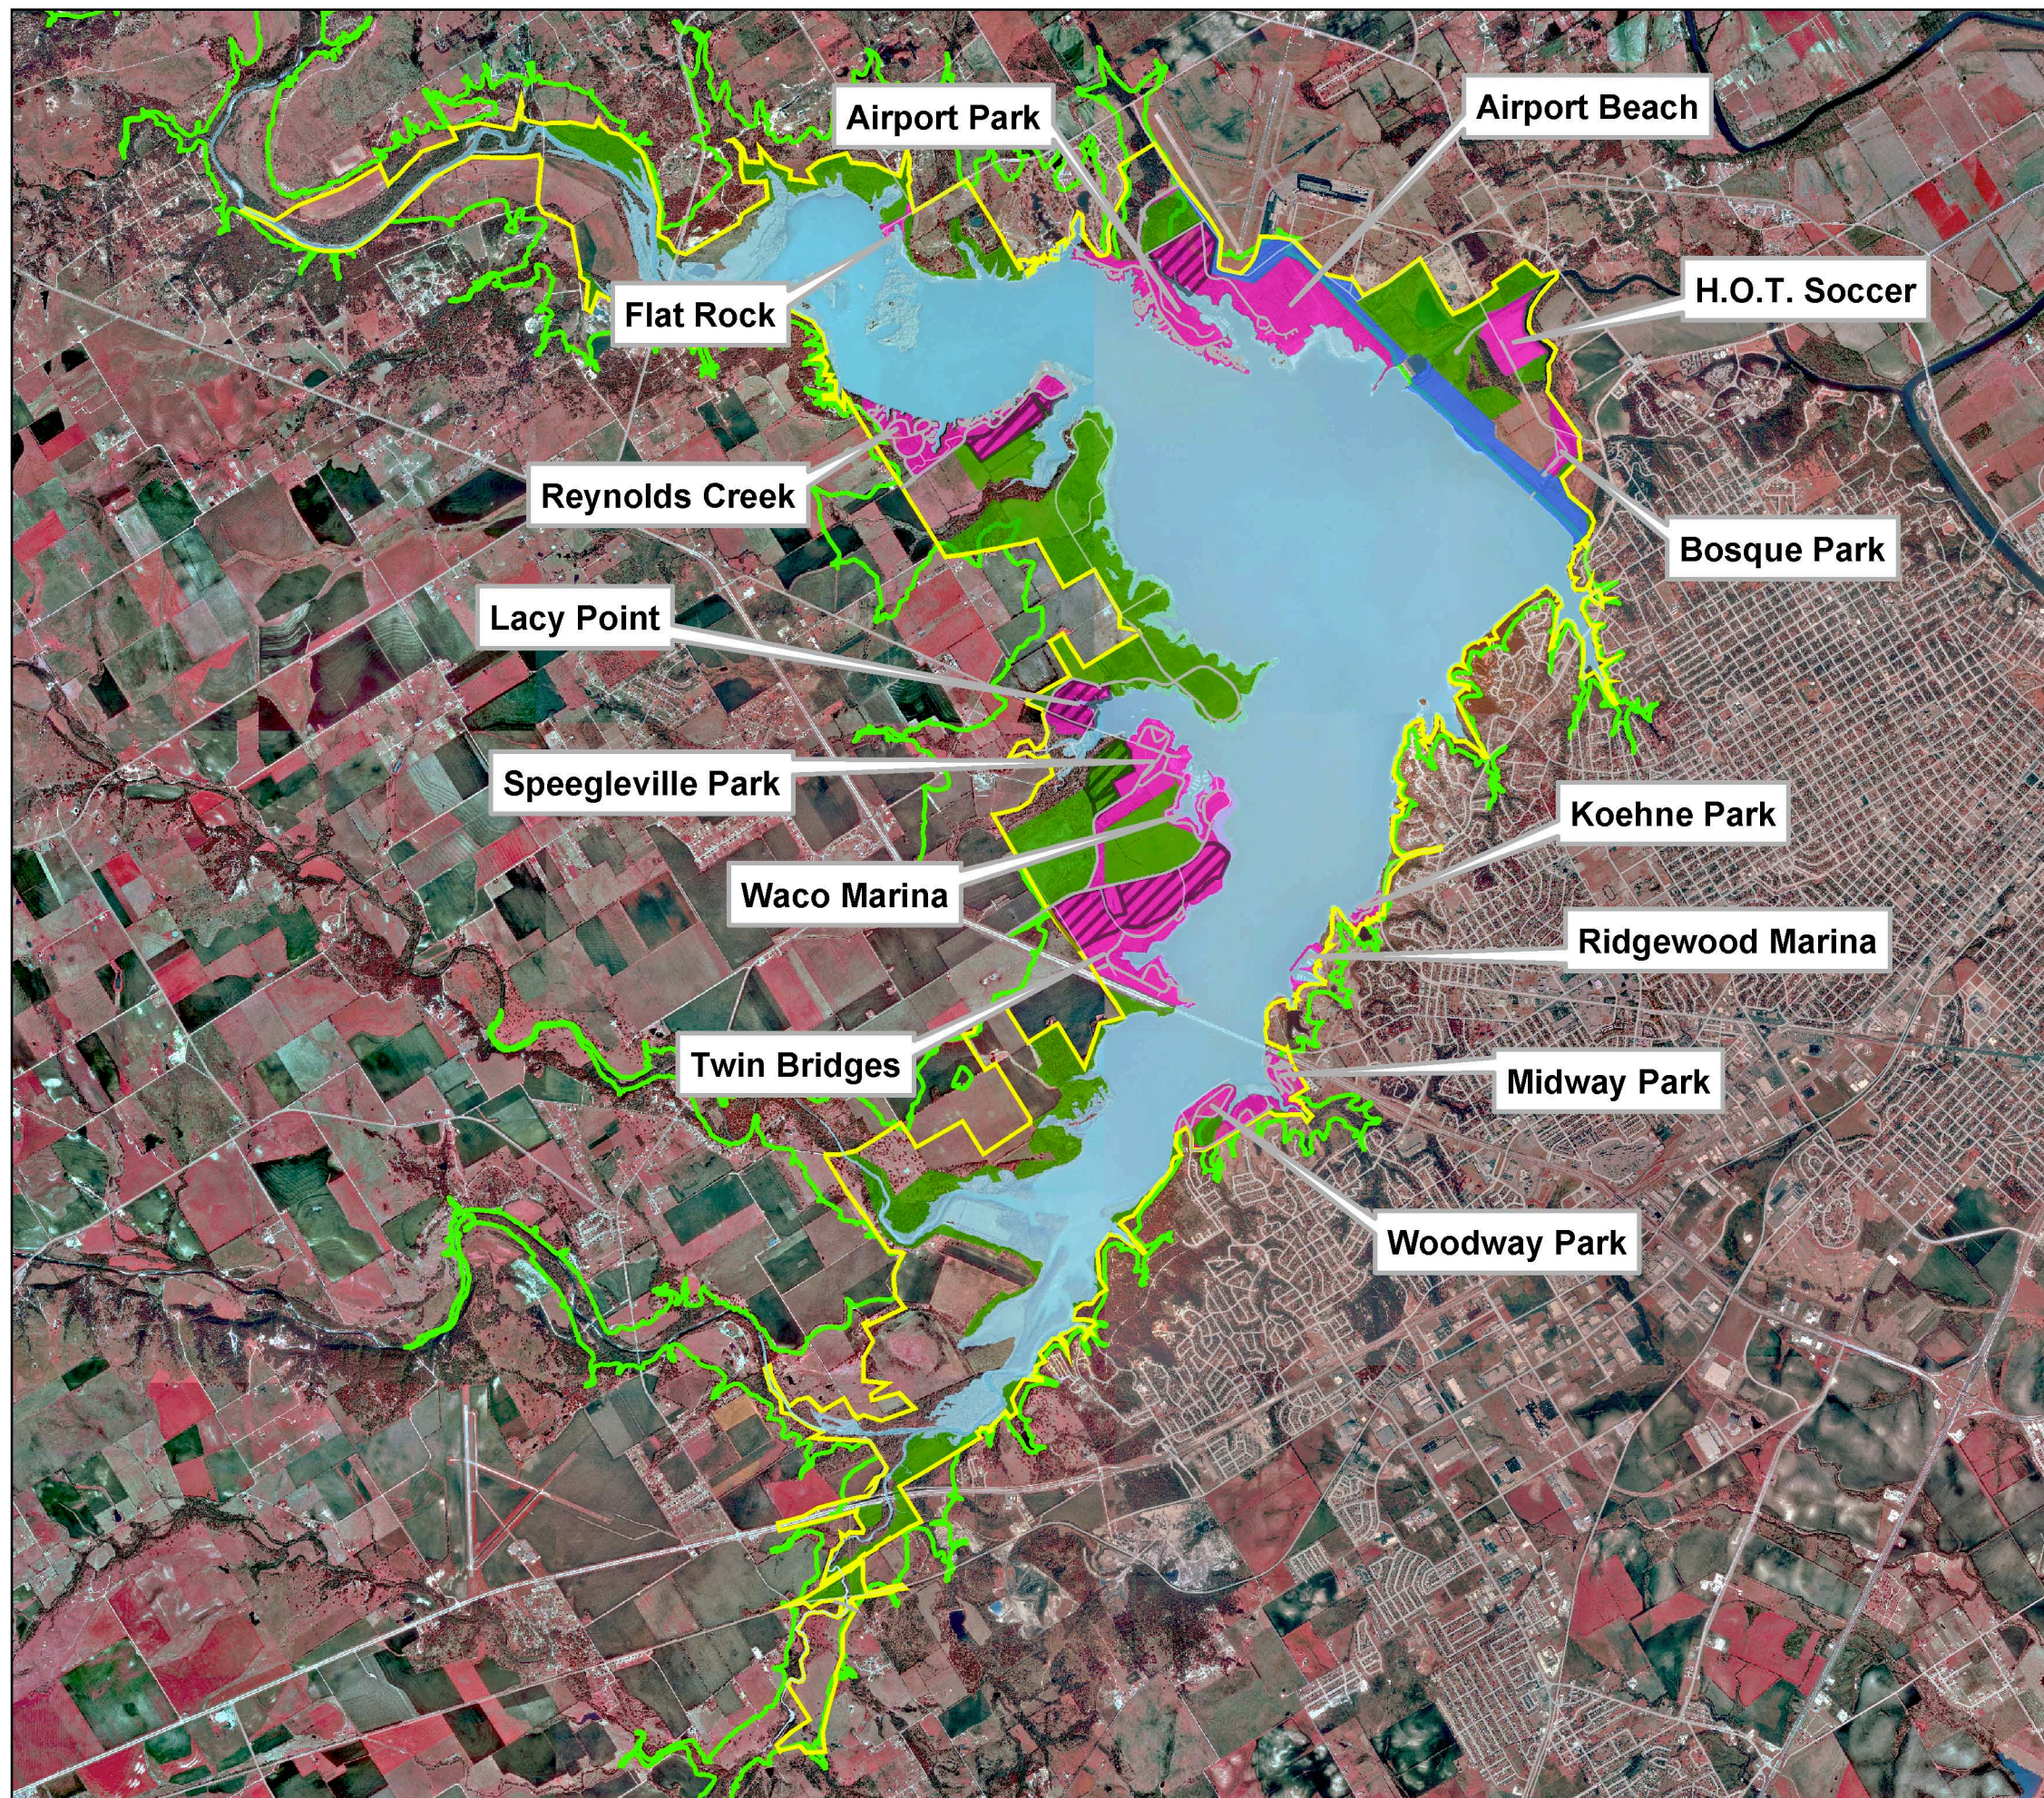

WACO LAKE Land Classification

Multiple Resource, Recreation, and Project Operations

Legend

Land Classification

- Recreation
- Multiple Resource Management
- Project Operations
- Future Intensive Development
- Lake
- Government Boundary
- Flowage Easement