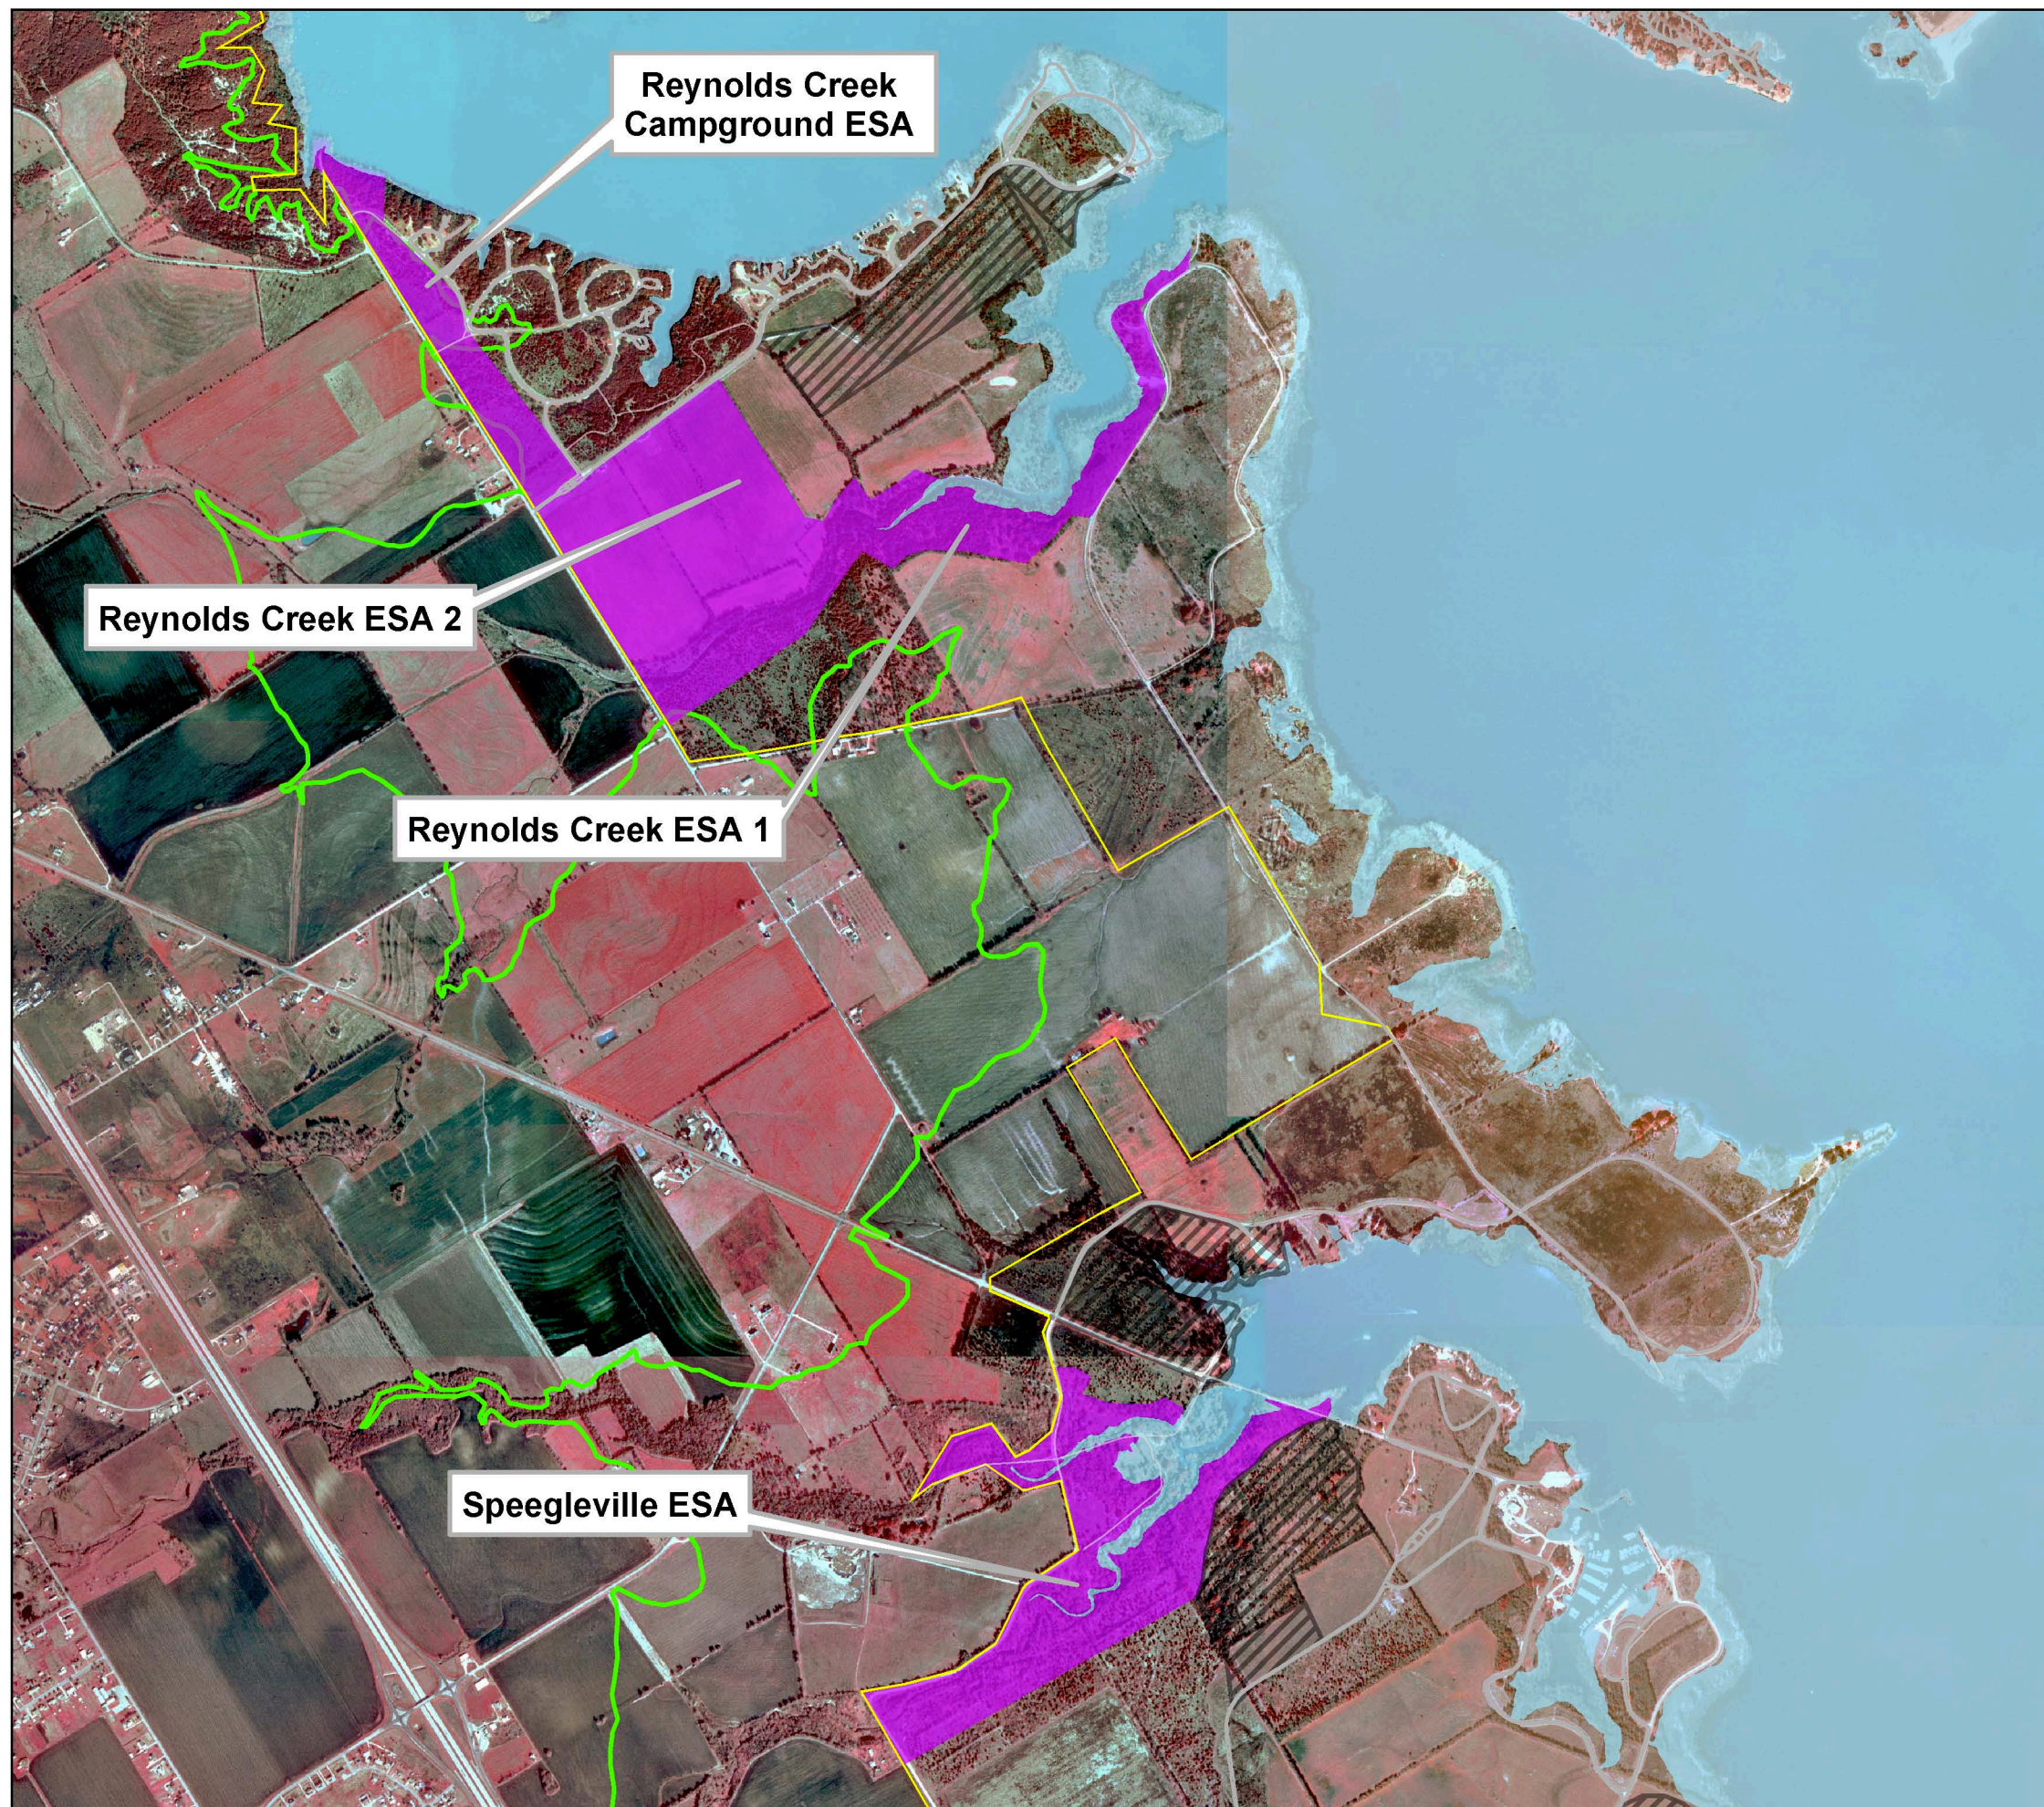

WACO LAKE Land Classification

Environmentally Sensitive Area

Legend

Land Classification

-  Environmental Sensitive Areas
-  Future Intensive Development
-  Lake
-  Government Boundary
-  Flowage Easement