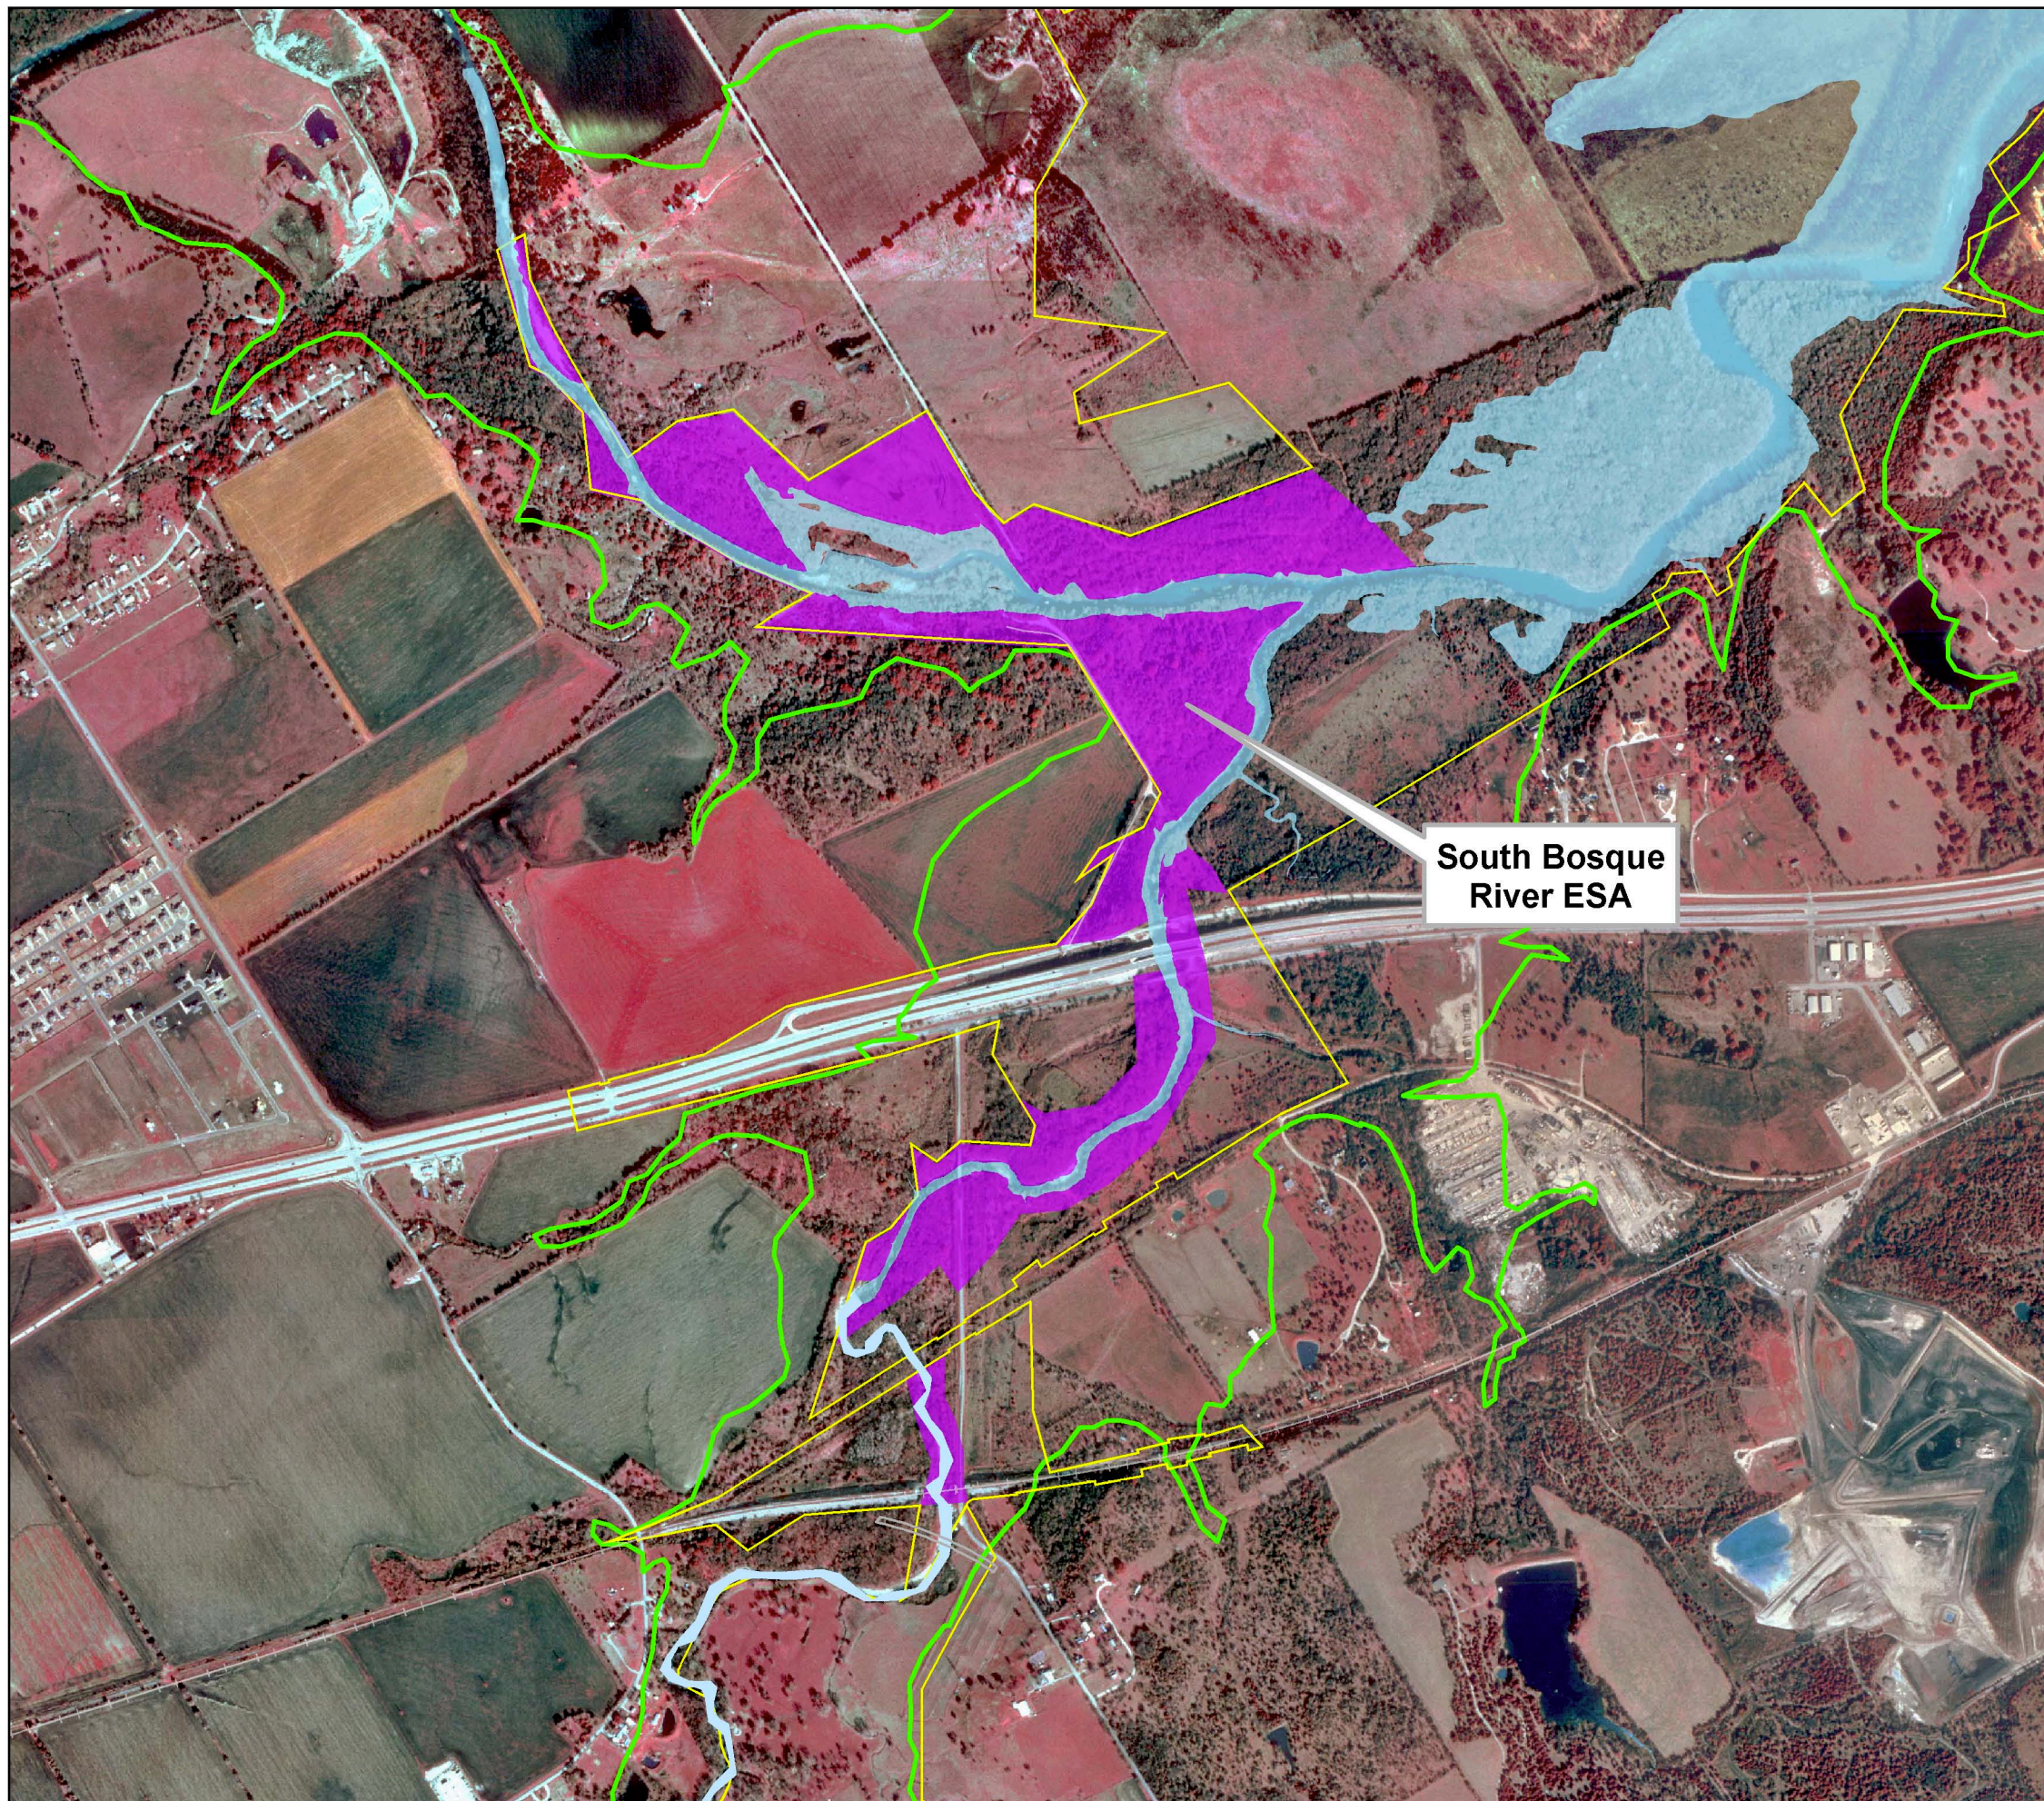

WACO LAKE Land Classification

Environmentally Sensitive Area

Legend

Land Classification

-  Environmental Sensitive Areas
-  Future Intensive Development
-  Lake
-  Government Boundary
-  Flowage Easement