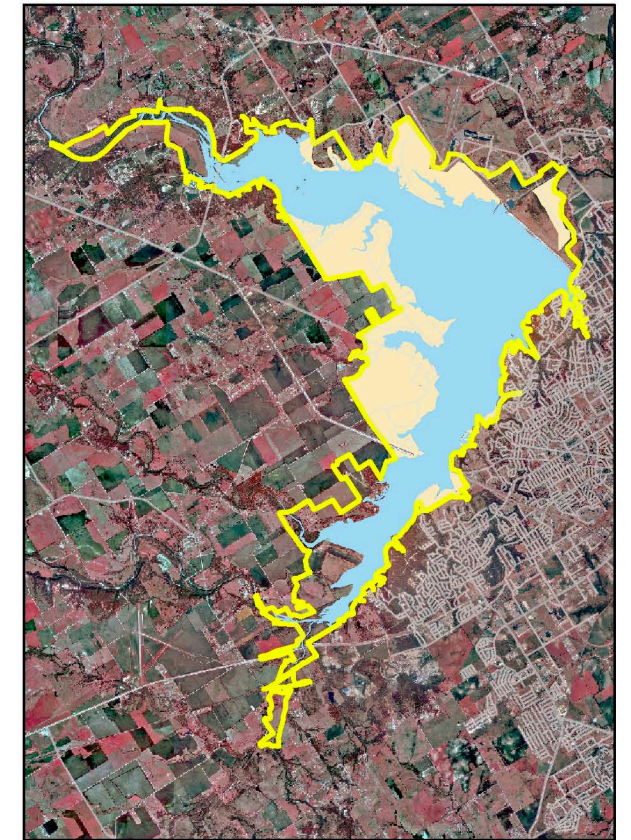

WACO LAKE Land Classification

Environmentally Sensitive Area

Legend

Land Classification

-  Environmental Sensitive Areas
-  Future Intensive Development
-  Lake
-  Government Boundary
-  Flowage Easement