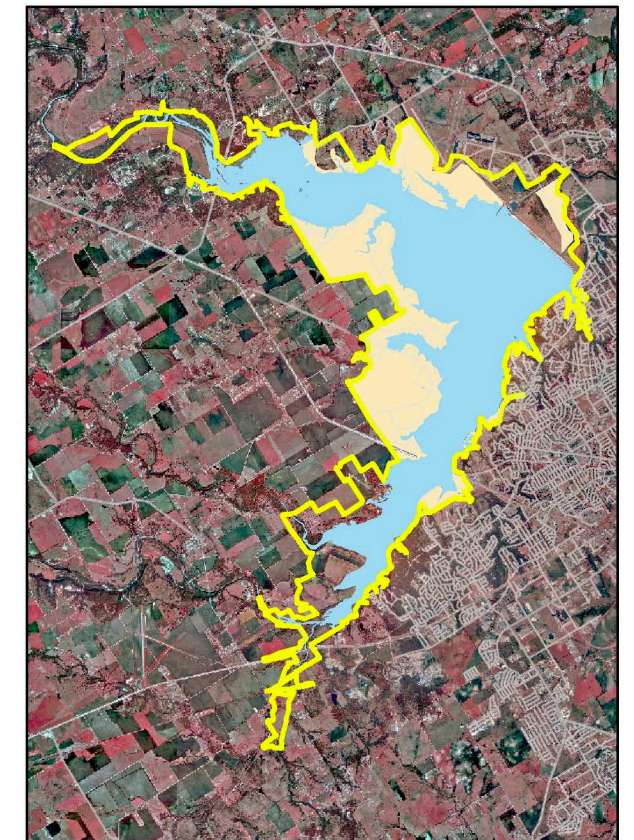

WACO LAKE Land Classification

Environmentally Sensitive Area

Legend

Land Classification

-  Environmental Sensitive Areas
-  Future Intensive Development
-  Lake
-  Government Boundary
-  Flowage Easement