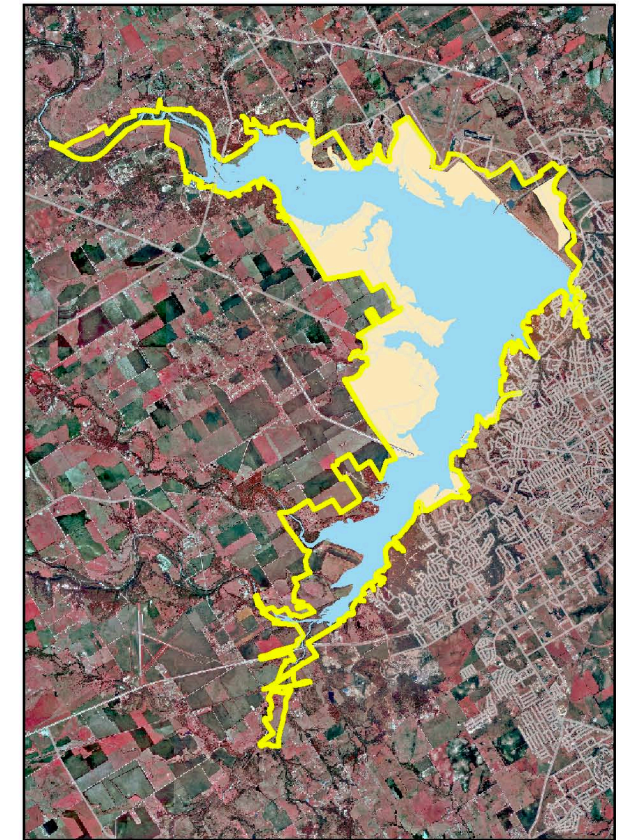

WACO LAKE Land Classification

Environmentally Sensitive Area

Legend

-  Lake
-  Government Boundary
-  Flowage Easement
-  Environmental Sensitive Area
-  Future Intensive Development