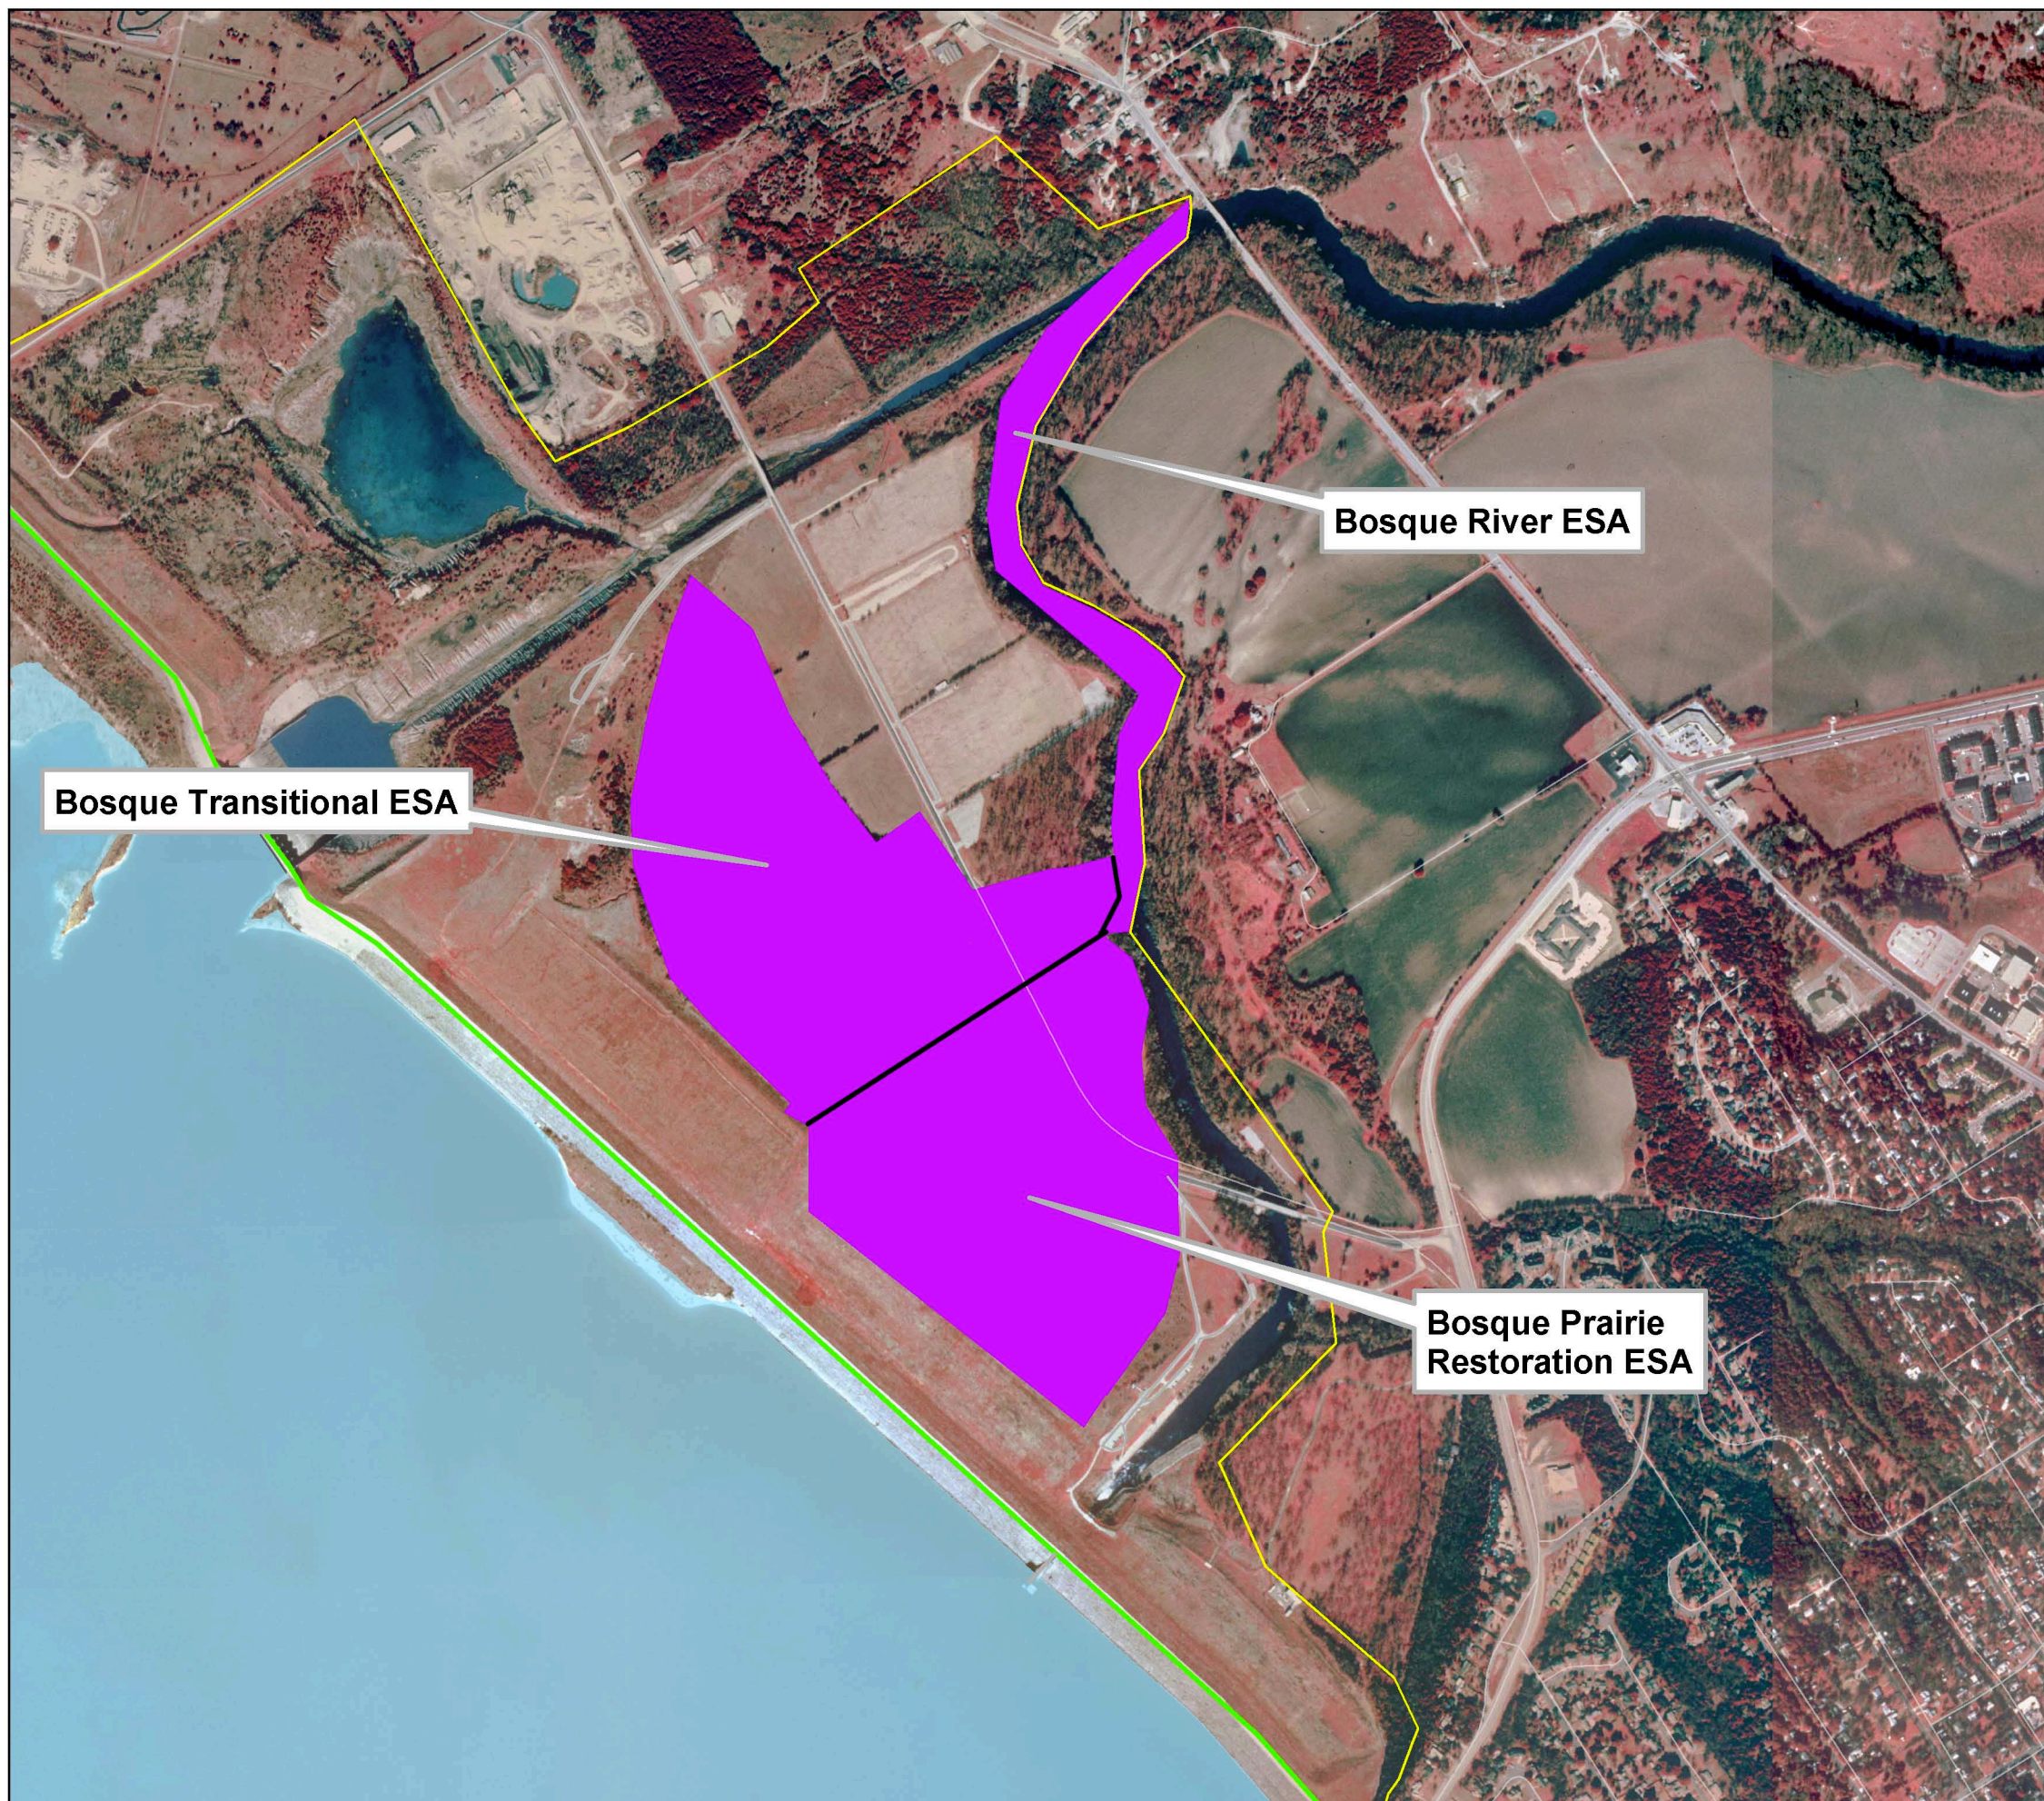

WACO LAKE Land Classification

Environmentally Sensitive Area

Legend

-  Lake
-  Government Boundary
-  Flowage Easement
-  Environmental Sensitive Area
-  Future Intensive Development