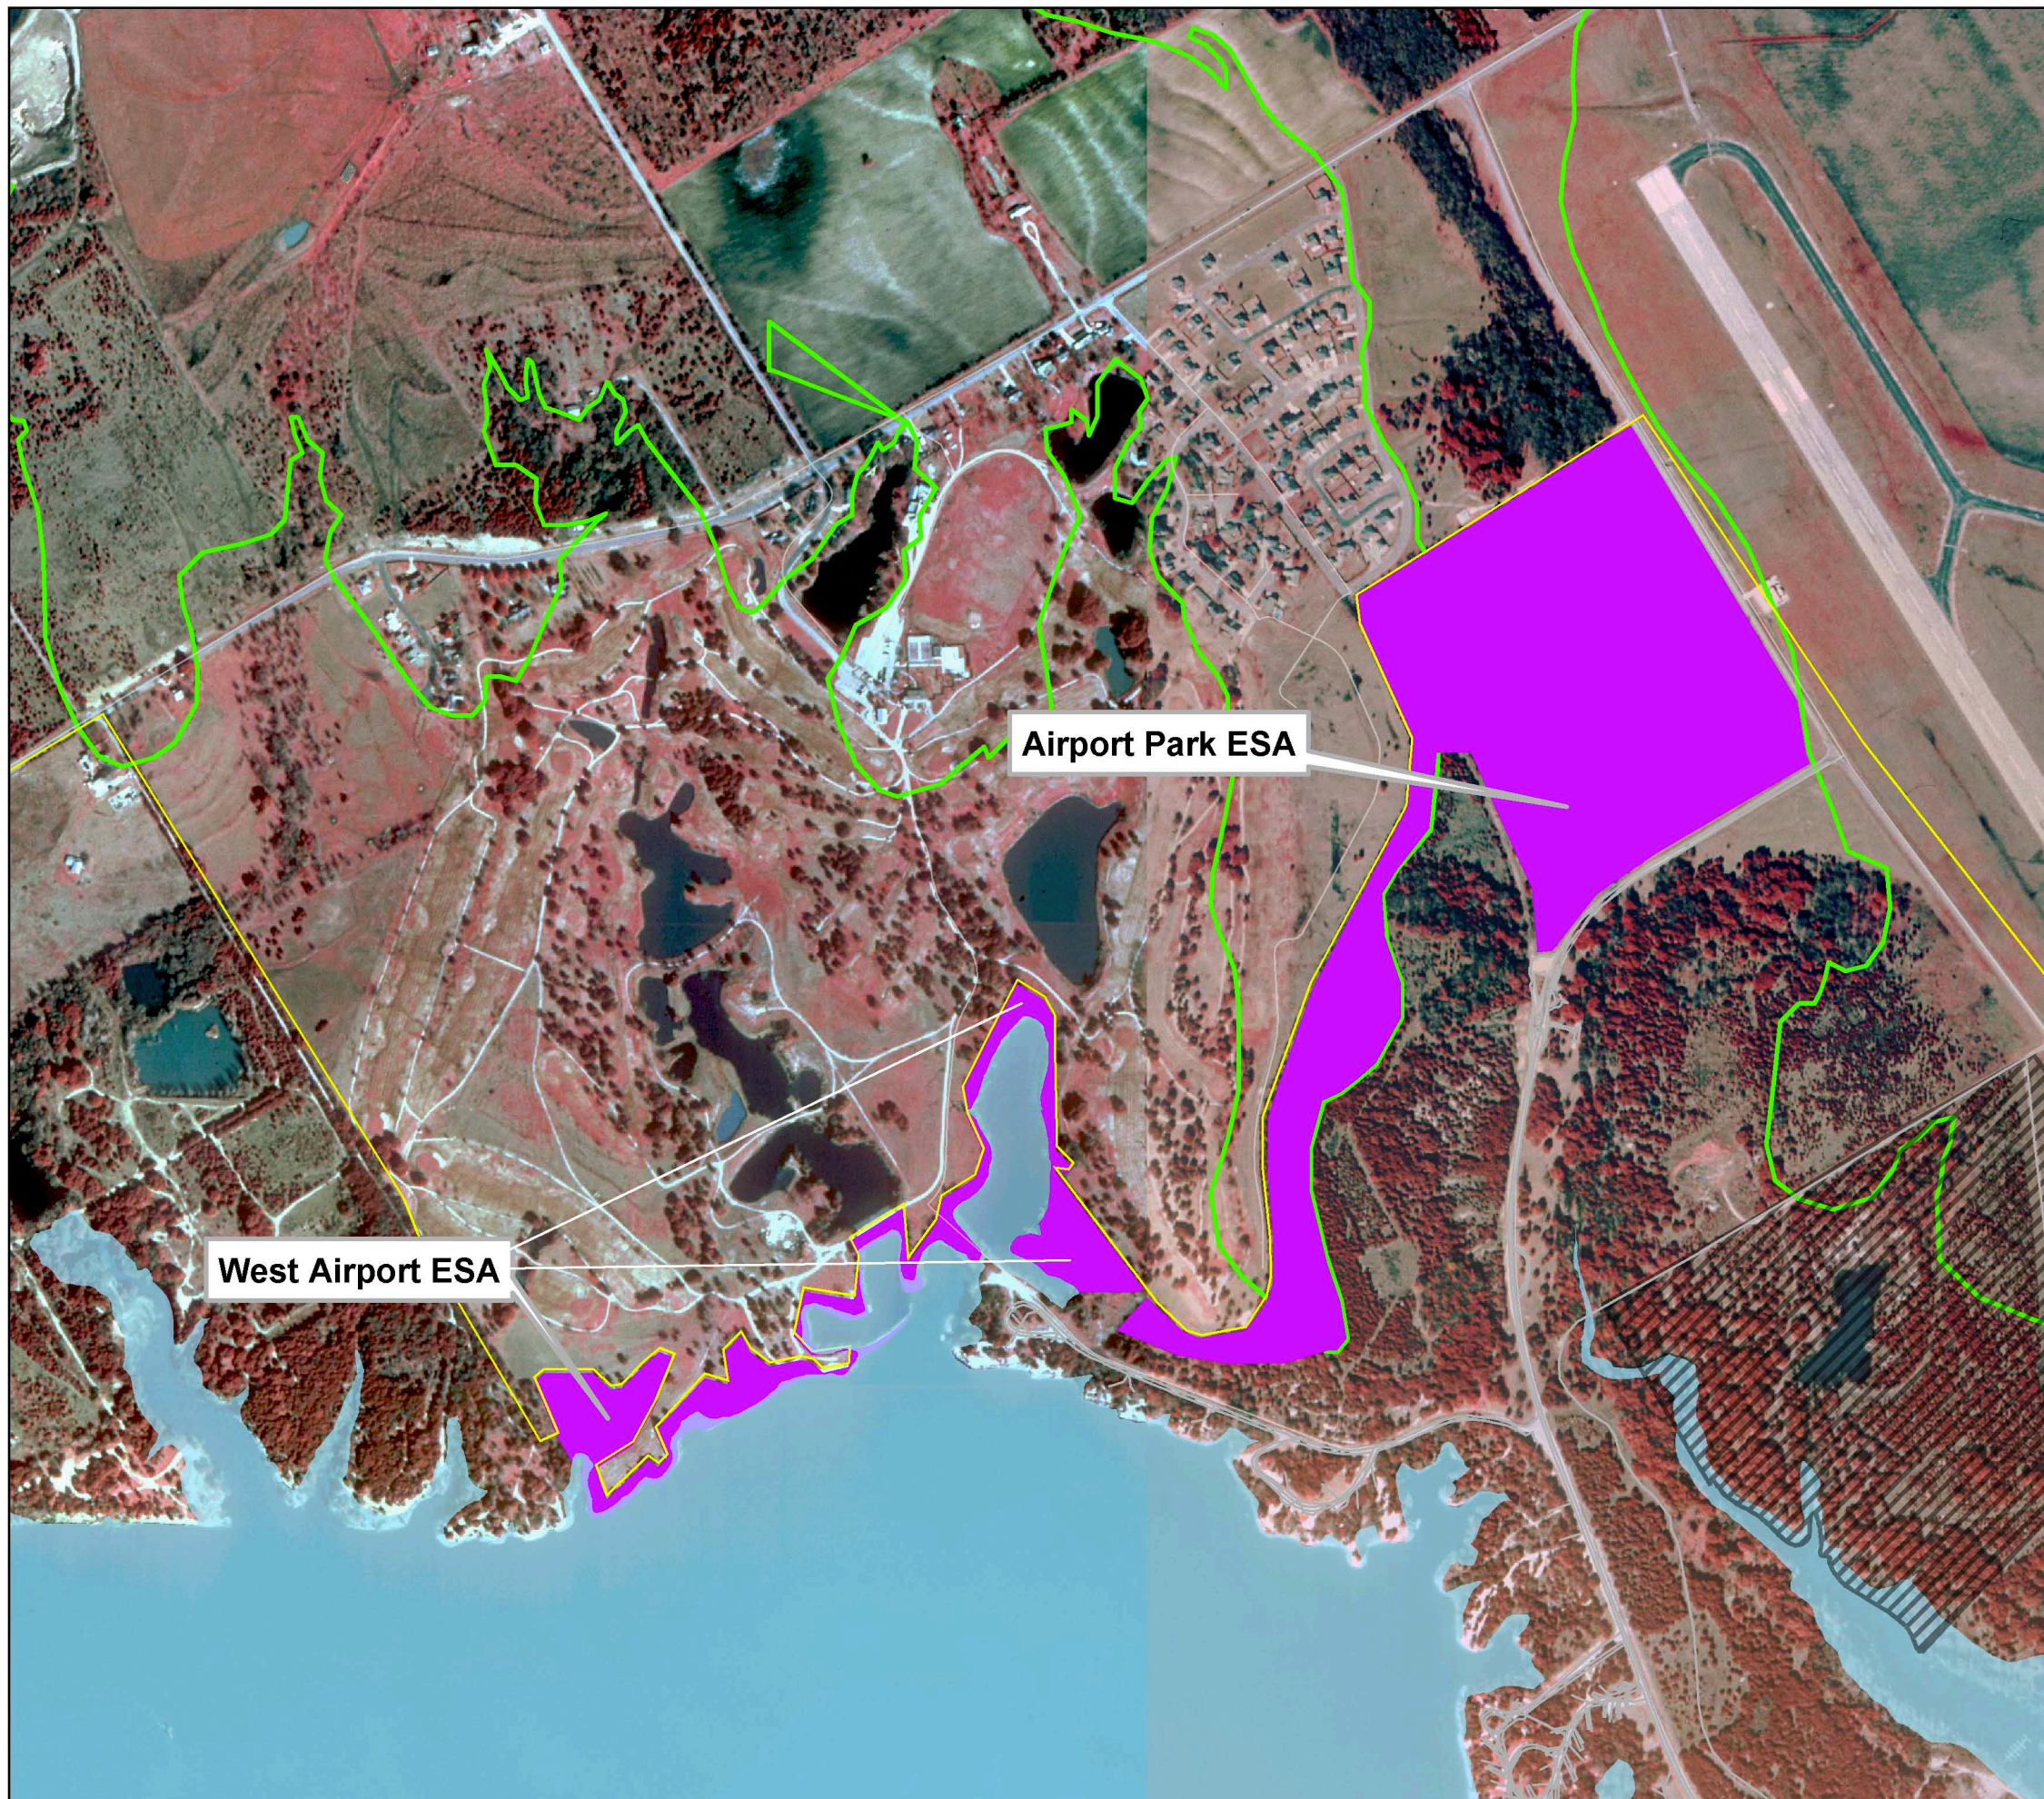

# WACO LAKE Land Classification

## Environmentally Sensitive Area

### Legend

-  Lake
-  Government Boundary
-  Flowage Easement
-  Environmental Sensitive Areas
-  Future Intensive Development