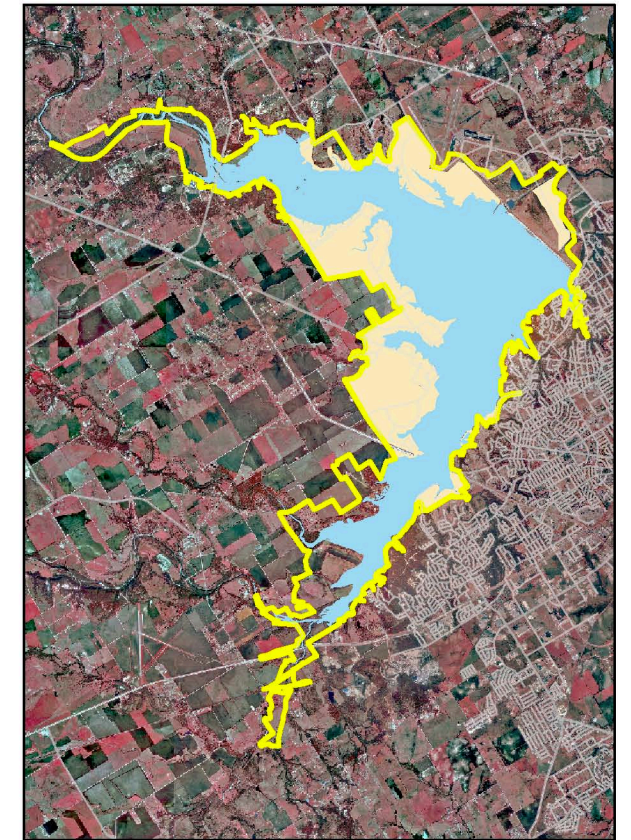

# WACO LAKE Land Classification

## Environmentally Sensitive Area

### Legend

-  Lake
-  Government Boundary
-  Flowage Easement
-  Environmental Sensitive Areas
-  Future Intensive Development