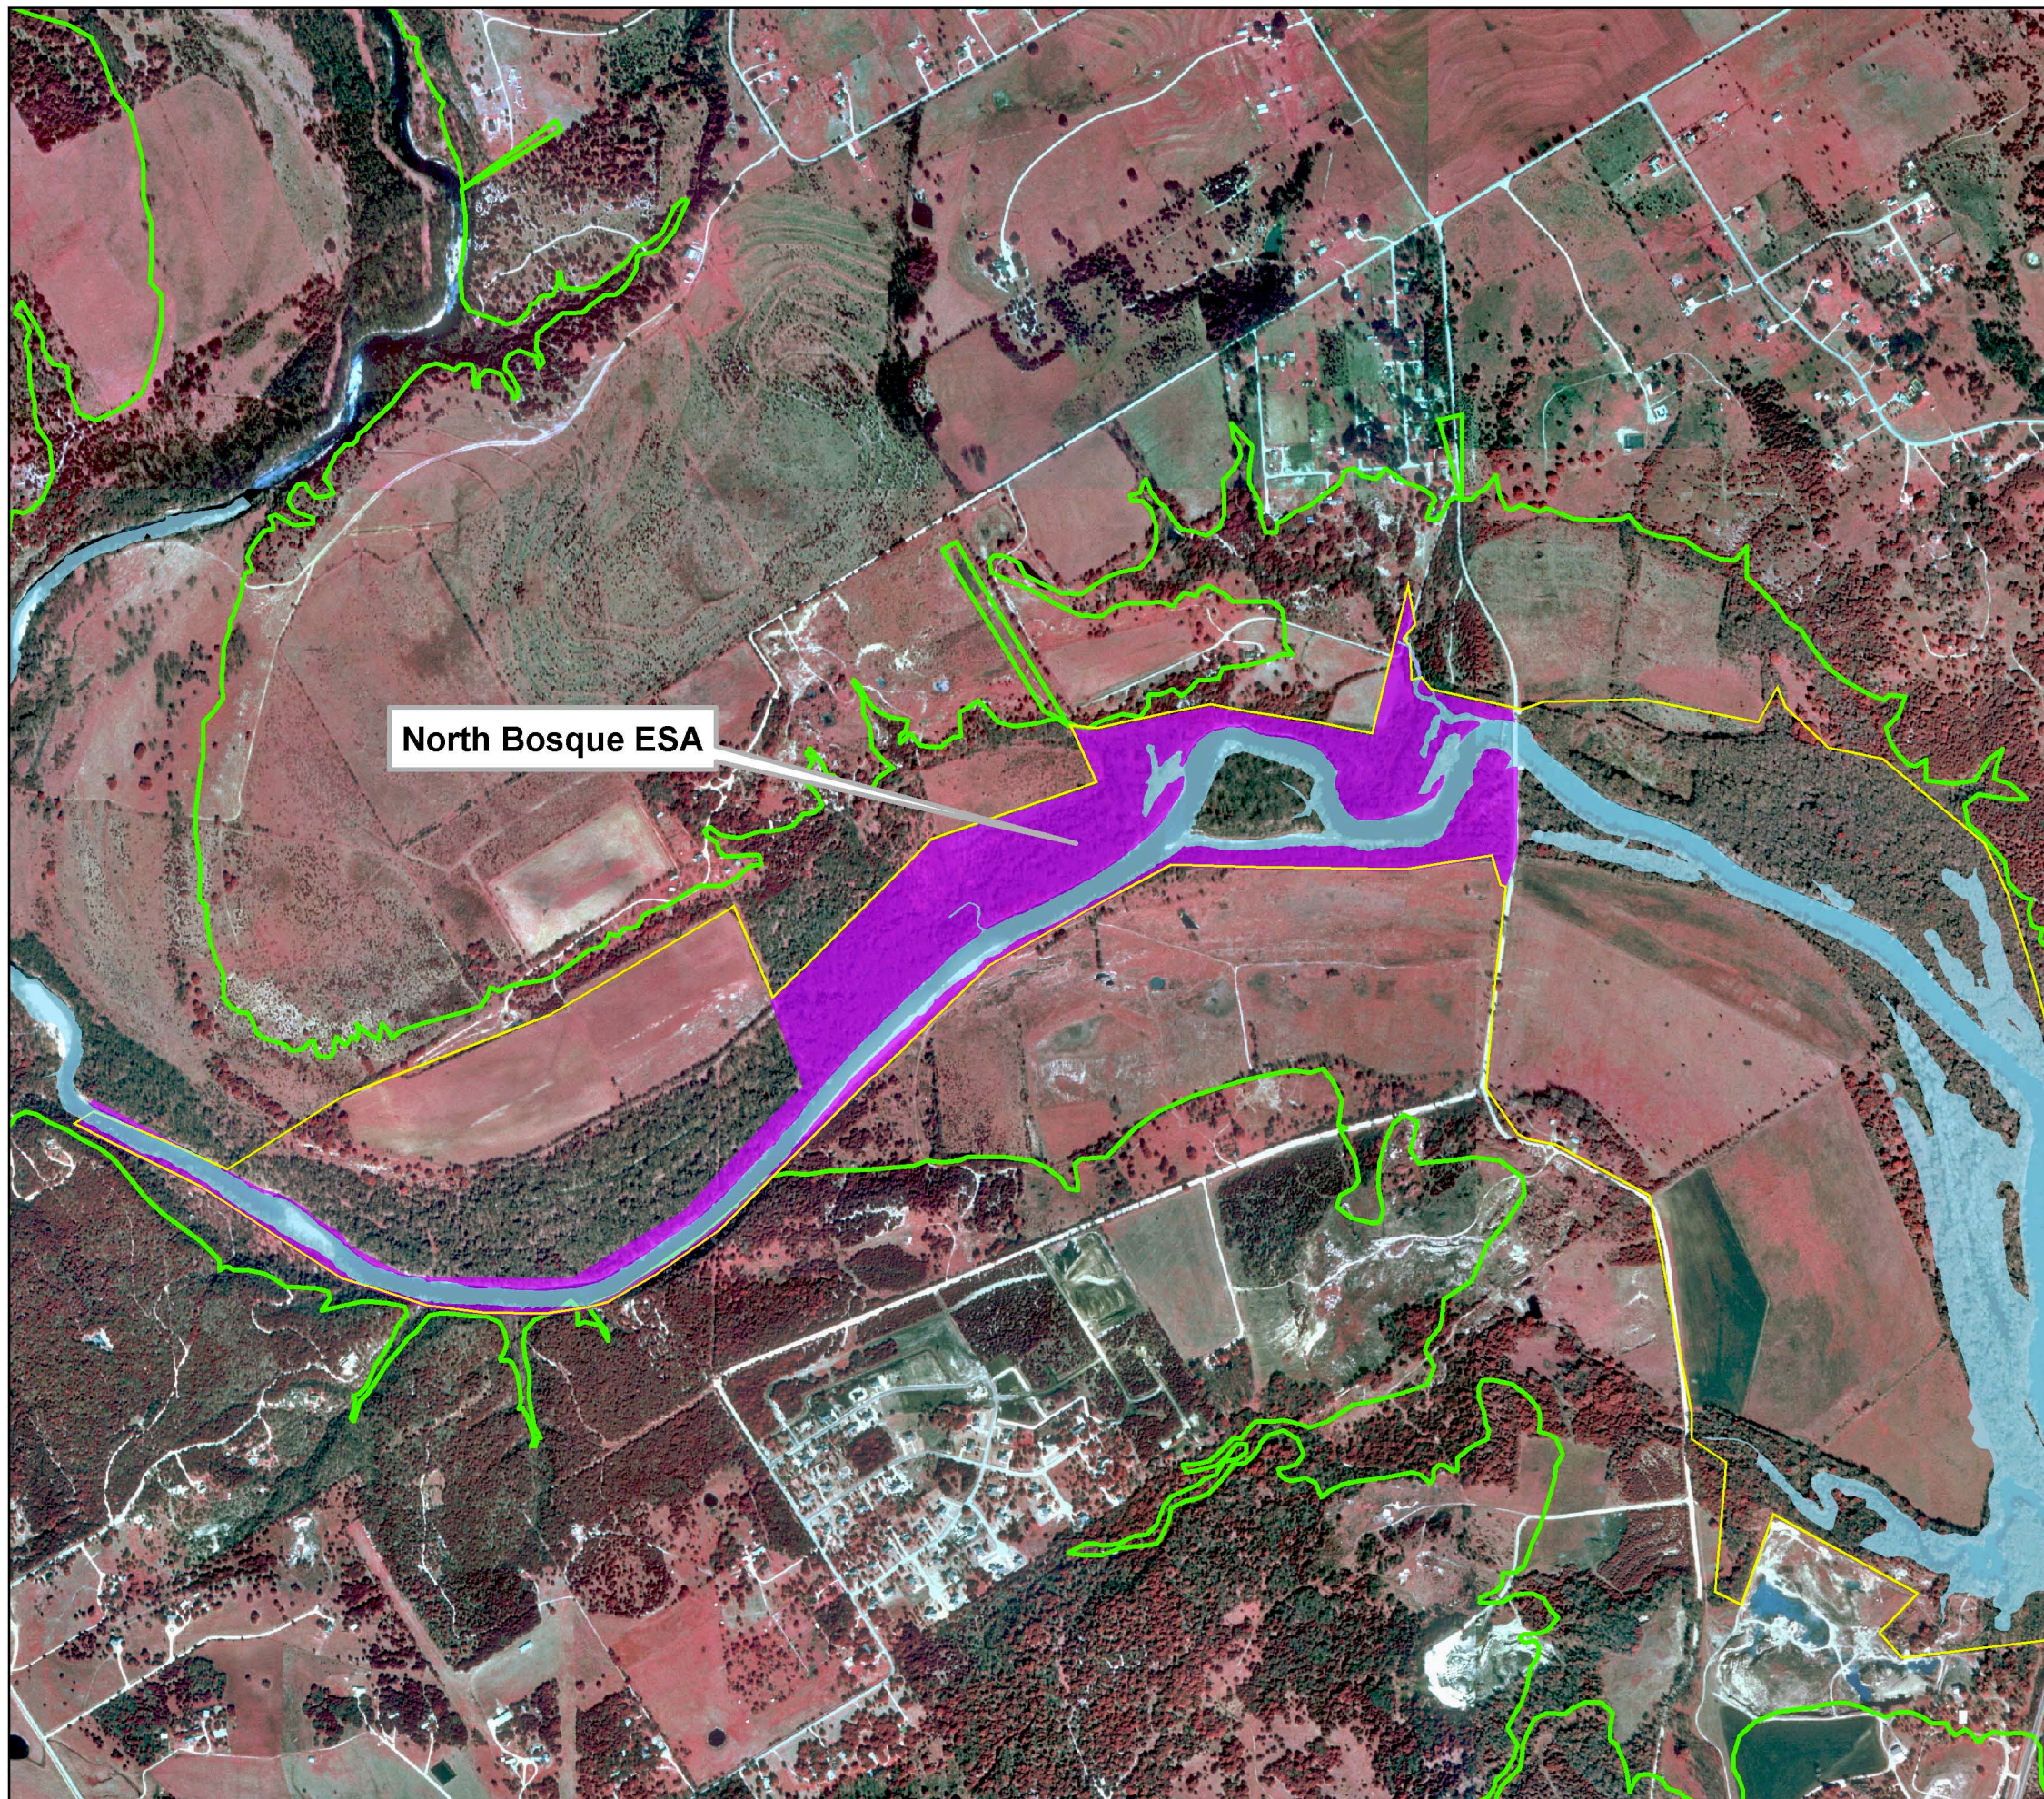

# WACO LAKE Land Classification

## Environmentally Sensitive Area

### Legend

#### Land Classification

-  Environmental Sensitive Areas
-  Future Intensive Development
-  Lake
-  Government Boundary
-  Flowage Easement