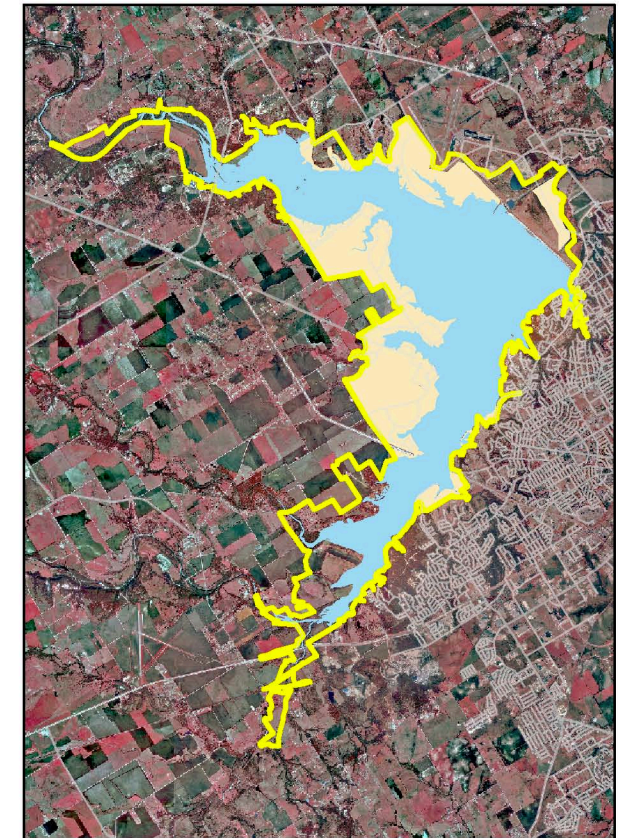

# WACO LAKE Land Classification

## Environmentally Sensitive Area

### Legend

#### Land Classification

-  Environmental Sensitive Areas
-  Future Intensive Development
-  Lake
-  Government Boundary
-  Flowage Easement