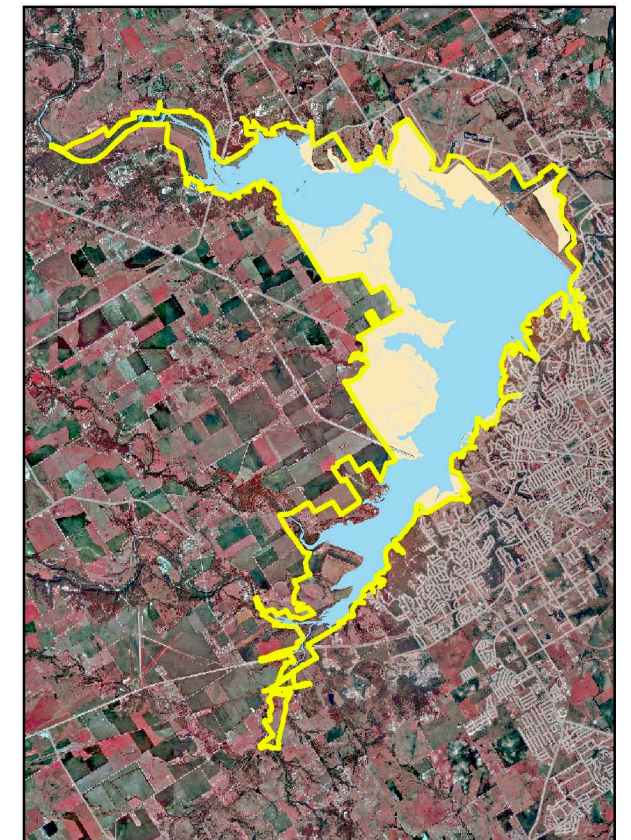

WACO LAKE Land Classification

Mitigation

Legend

Land Classification

- Mitigation
- Future Intensive Development
- Conservation Easement
- Lake
- Government Boundary
- Flowage Easement

N

US Army Corps of Engineers
Fort Worth District