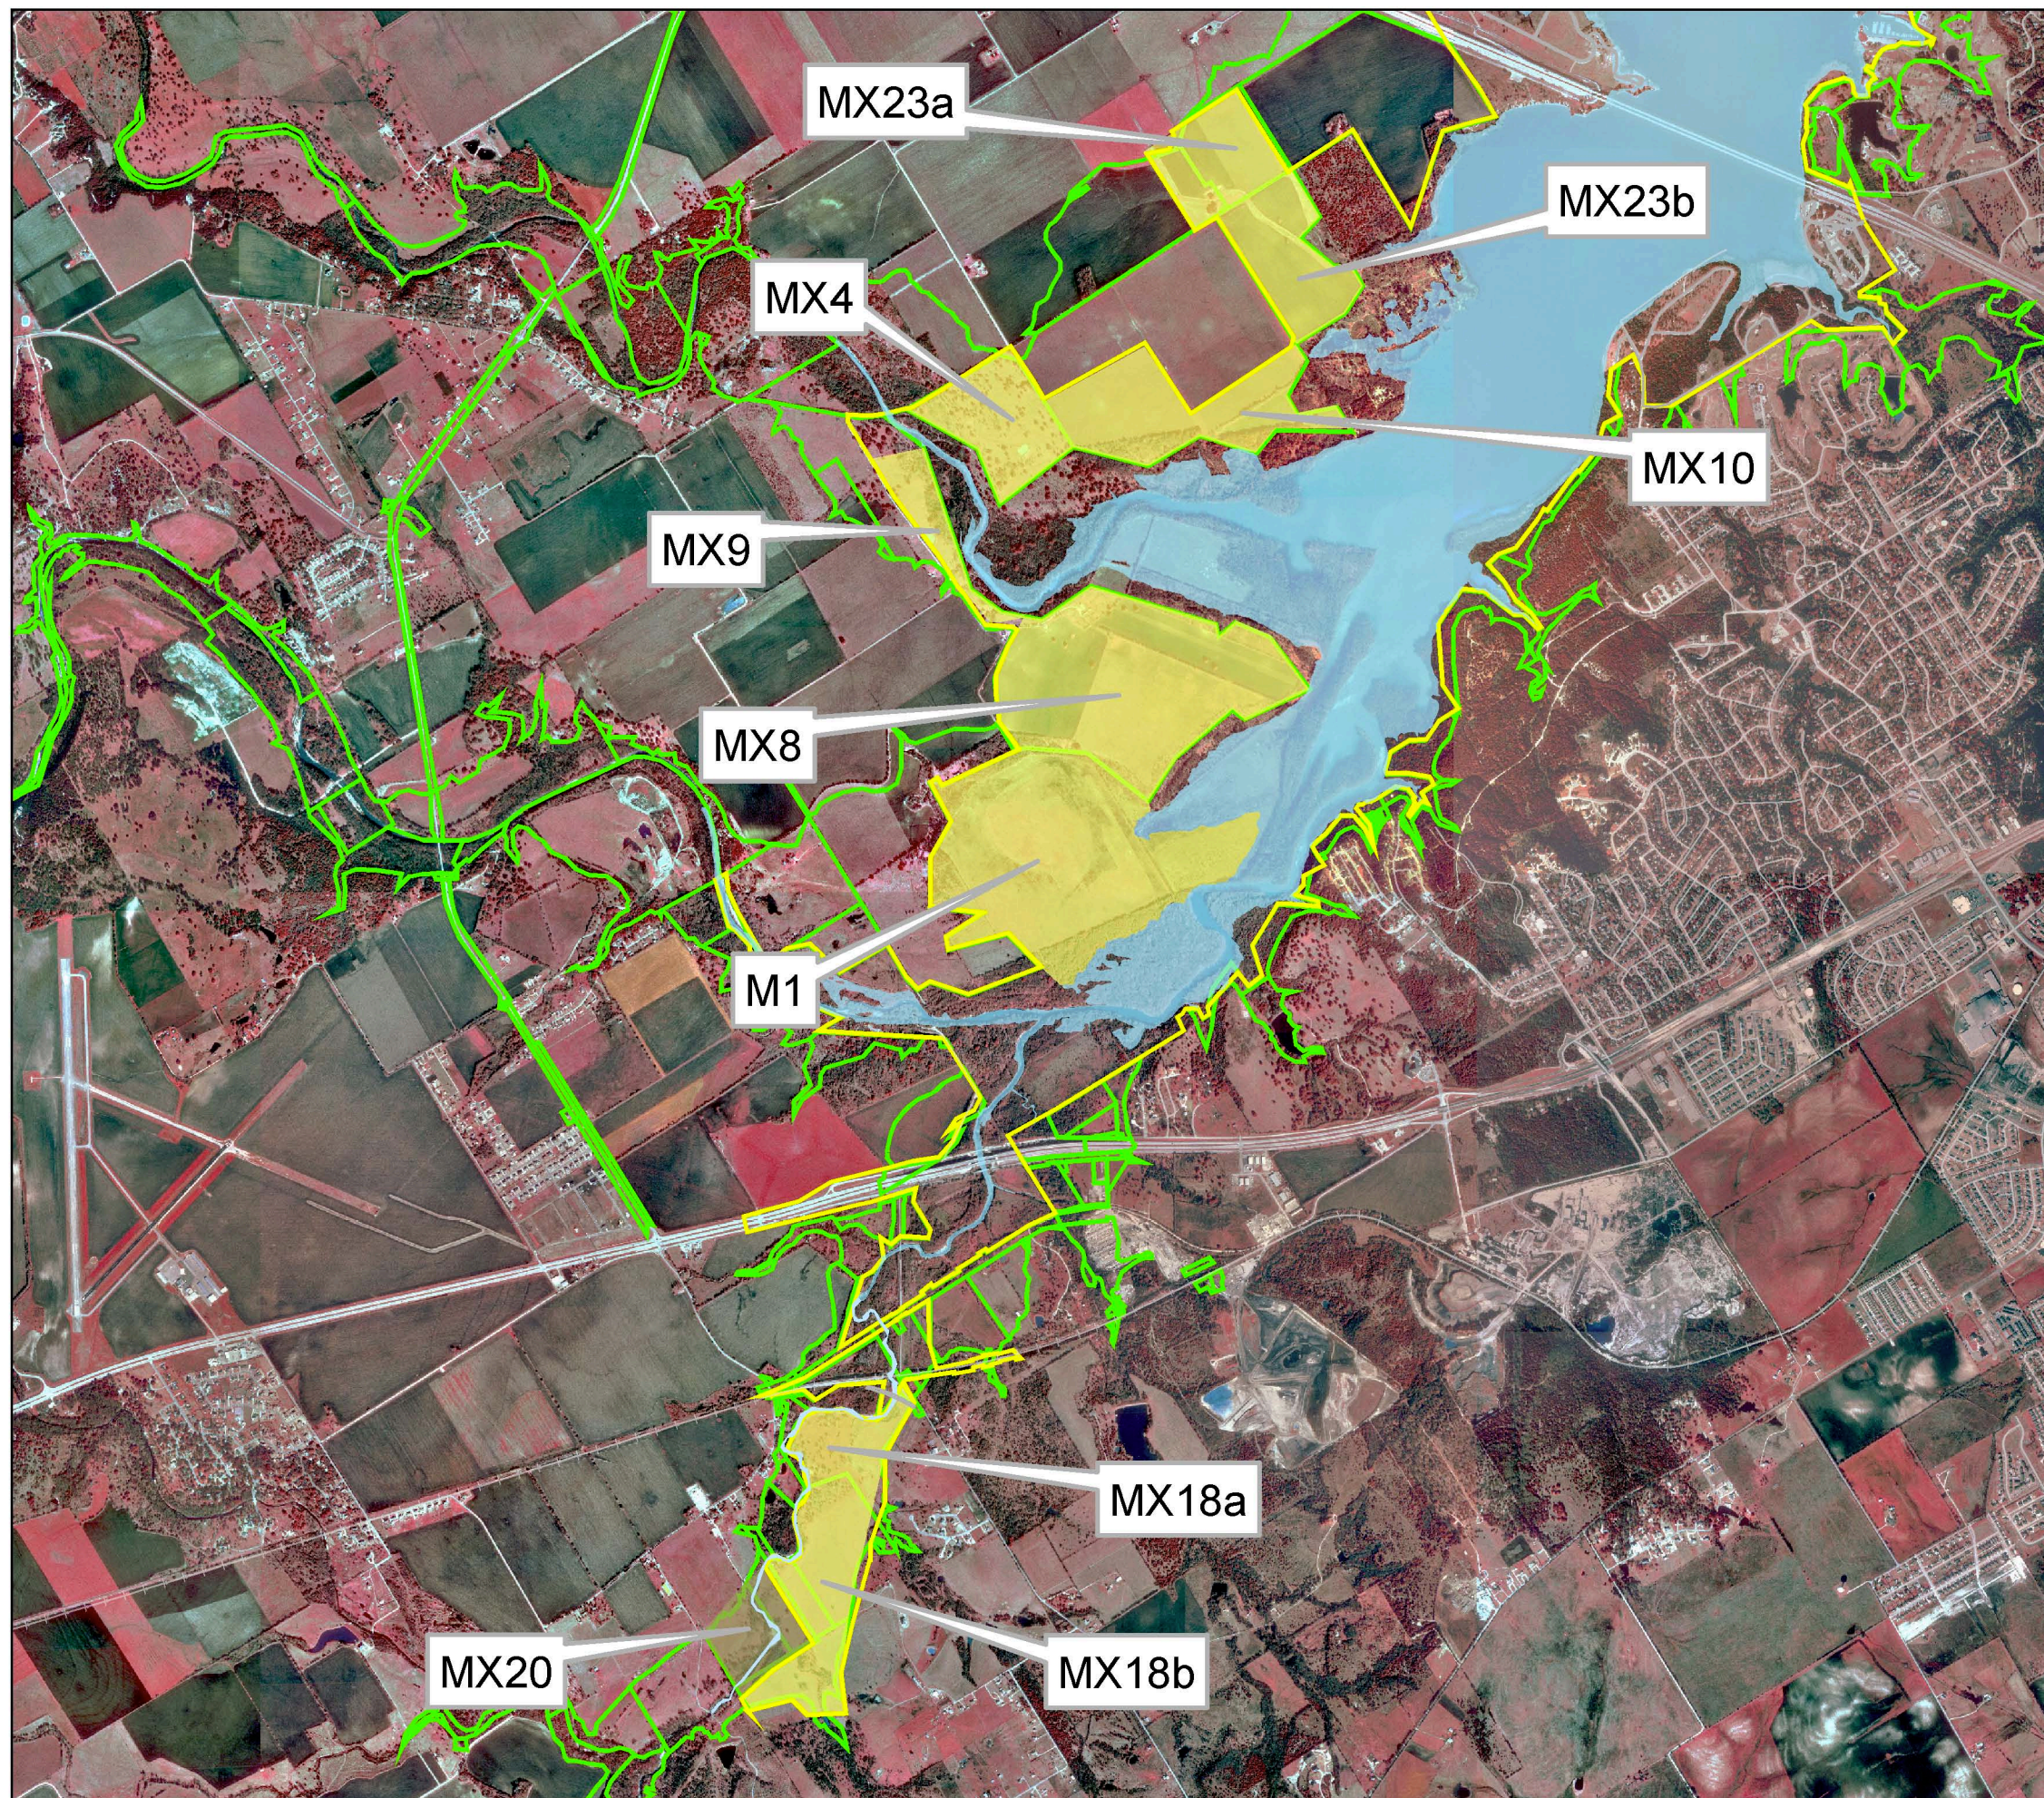

WACO LAKE Land Classification

Mitigation

Legend

Land Classification

- Mitigation
- Future Intensive Development
- Conservation Easement
- Lake
- Government Boundary
- Flowage Easement

N

US Army Corps of Engineers
Fort Worth District