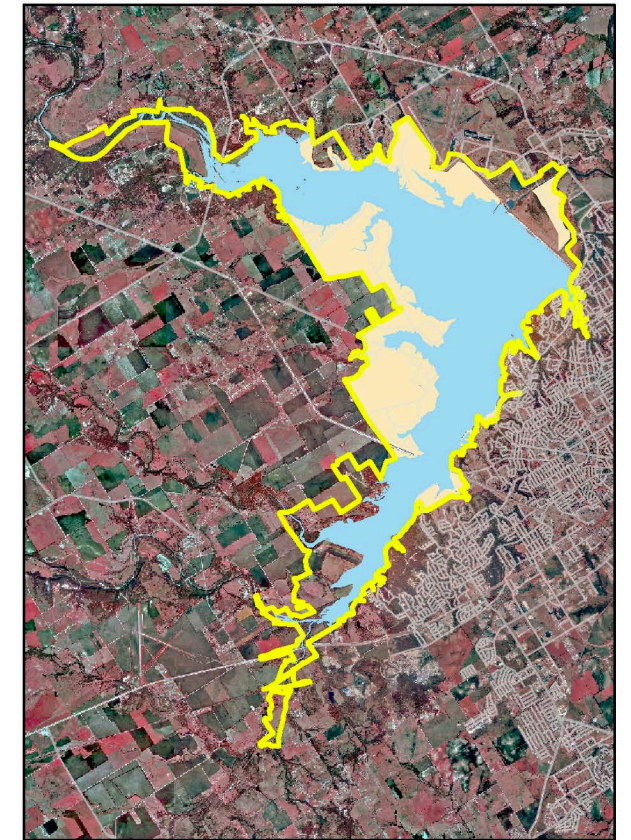

WACO LAKE Land Classification

Land Classification Overview

Legend

Land Classification

-  Project Operations
-  Recreation
-  Mitigation
-  Environmental Sensitive Areas
-  Multiple Resource Management
-  Future Intensive Development
-  Conservation Easement
-  Government Boundary
-  Flowage Easement