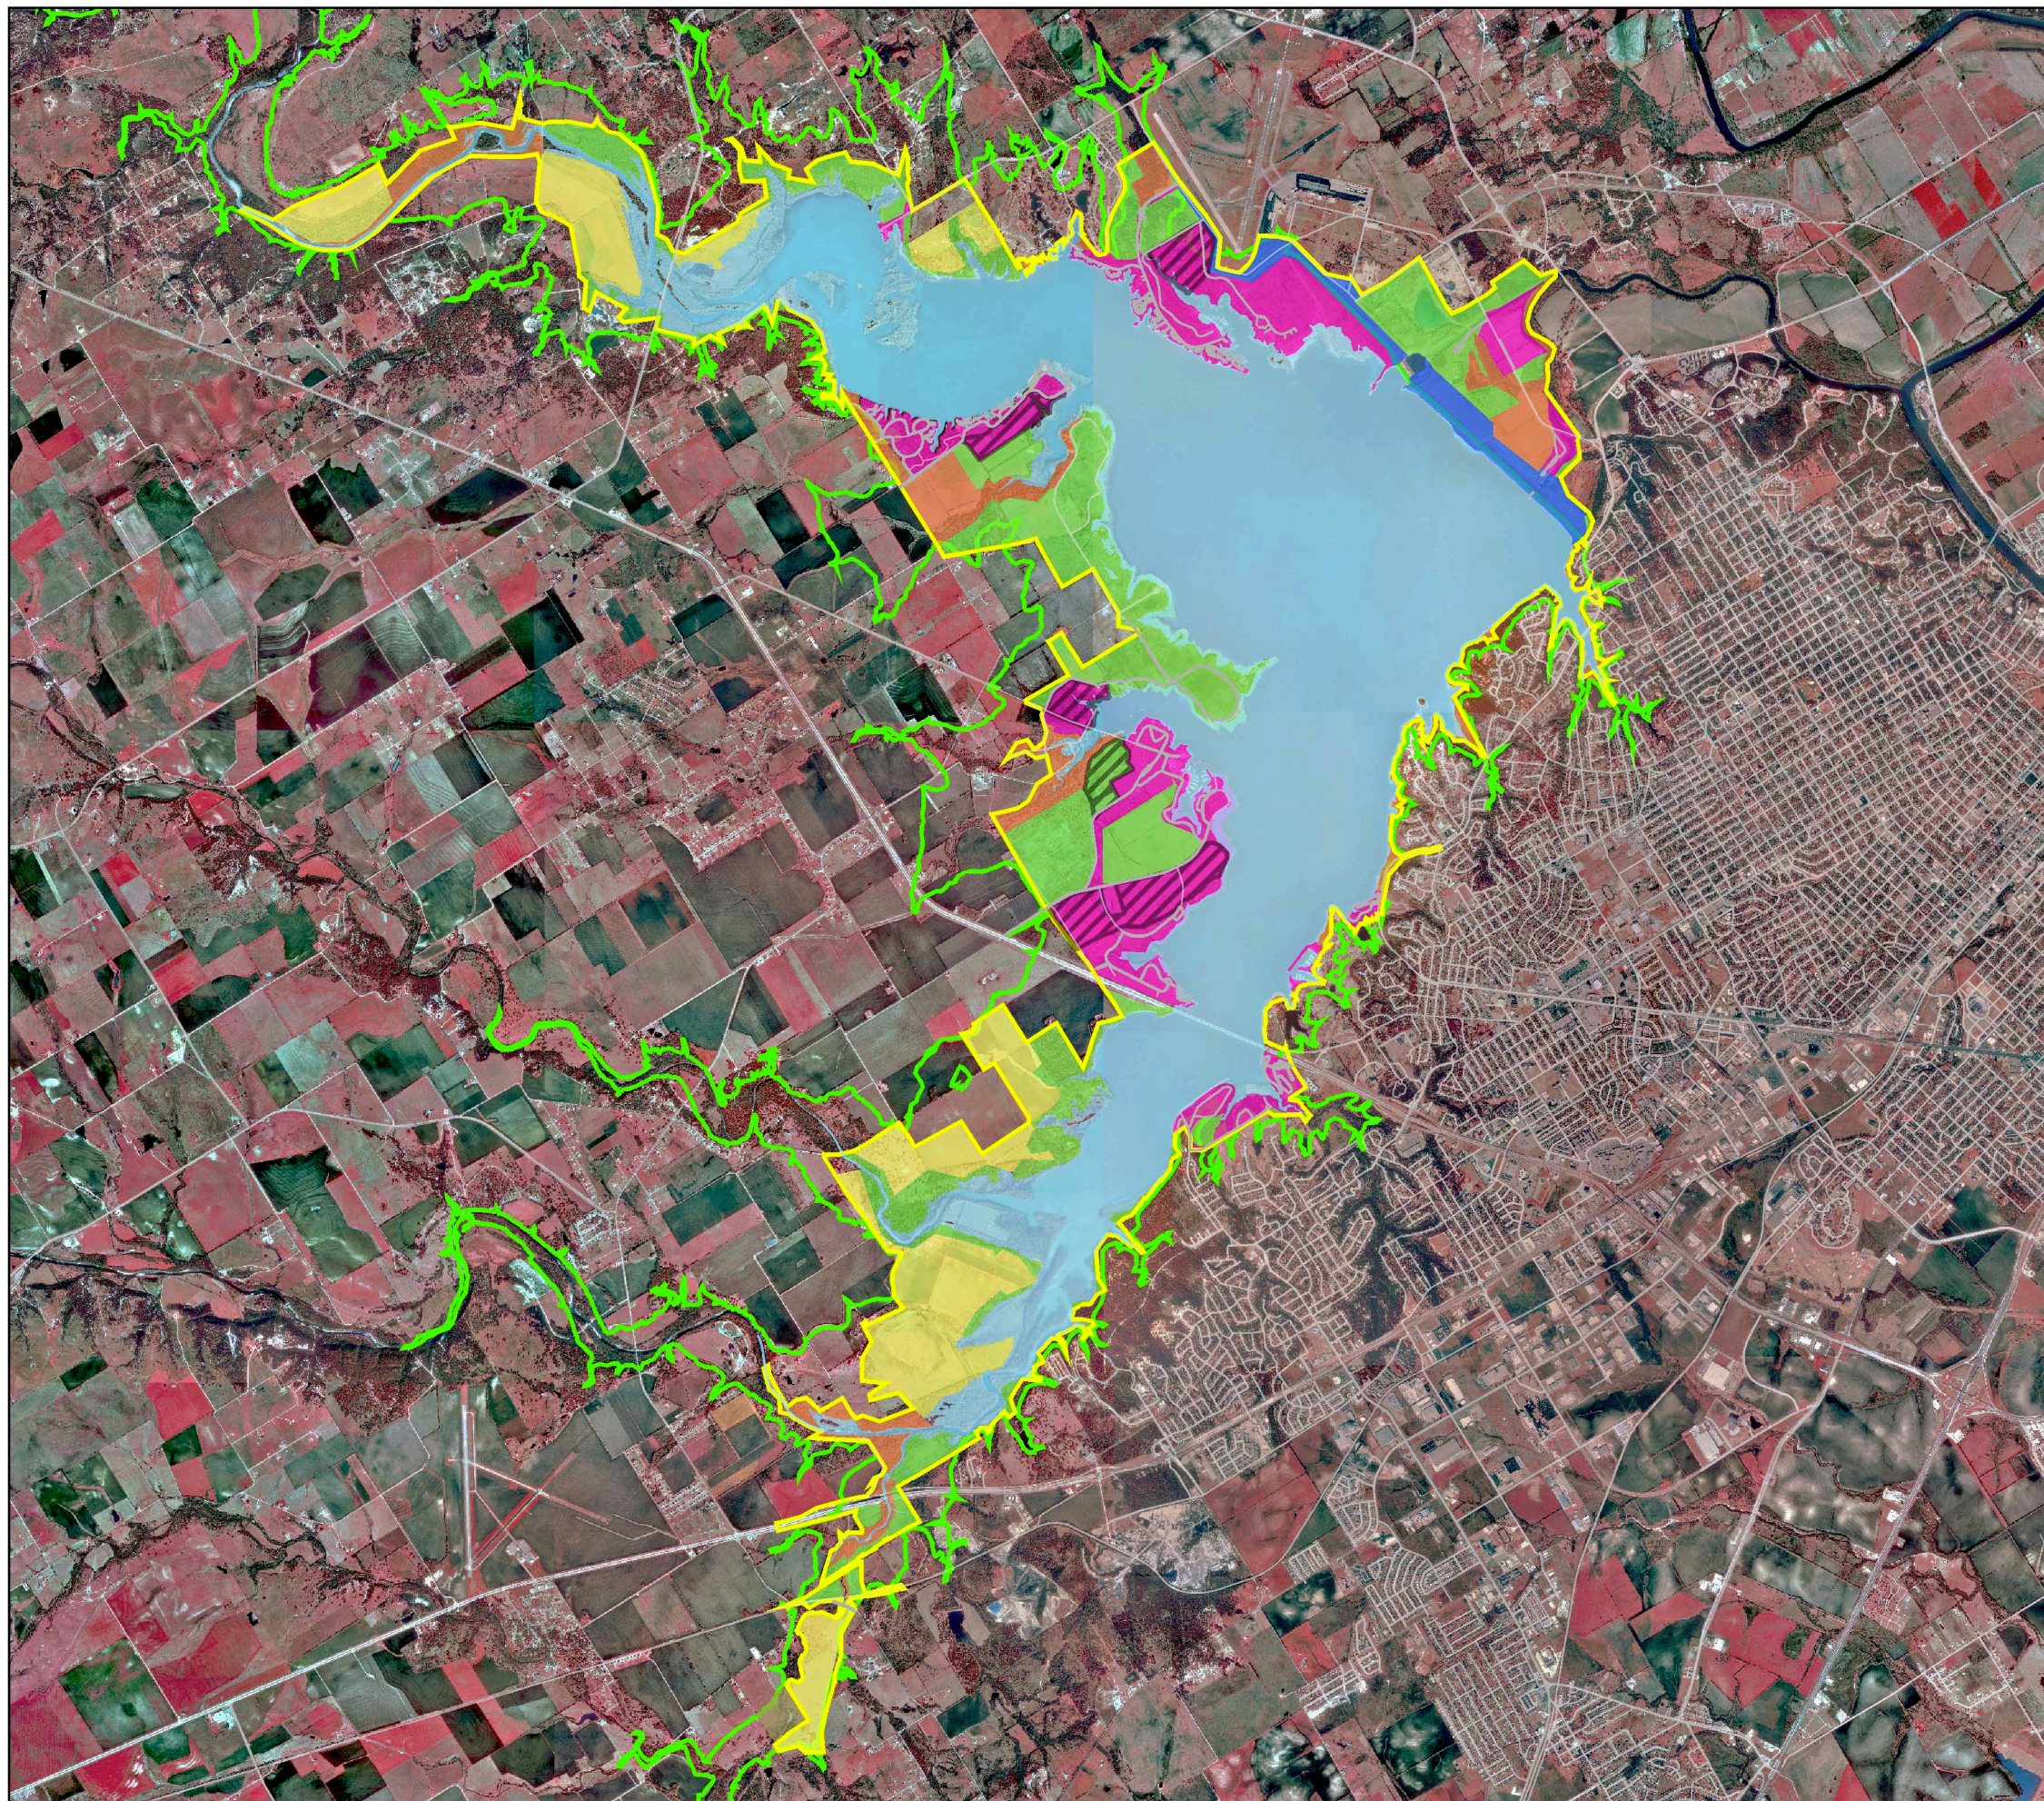

WACO LAKE Land Classification

Land Classification Overview

Legend

Land Classification

-  Project Operations
-  Recreation
-  Mitigation
-  Environmental Sensitive Areas
-  Multiple Resource Management
-  Future Intensive Development
-  Conservation Easement
-  Government Boundary
-  Flowage Easement