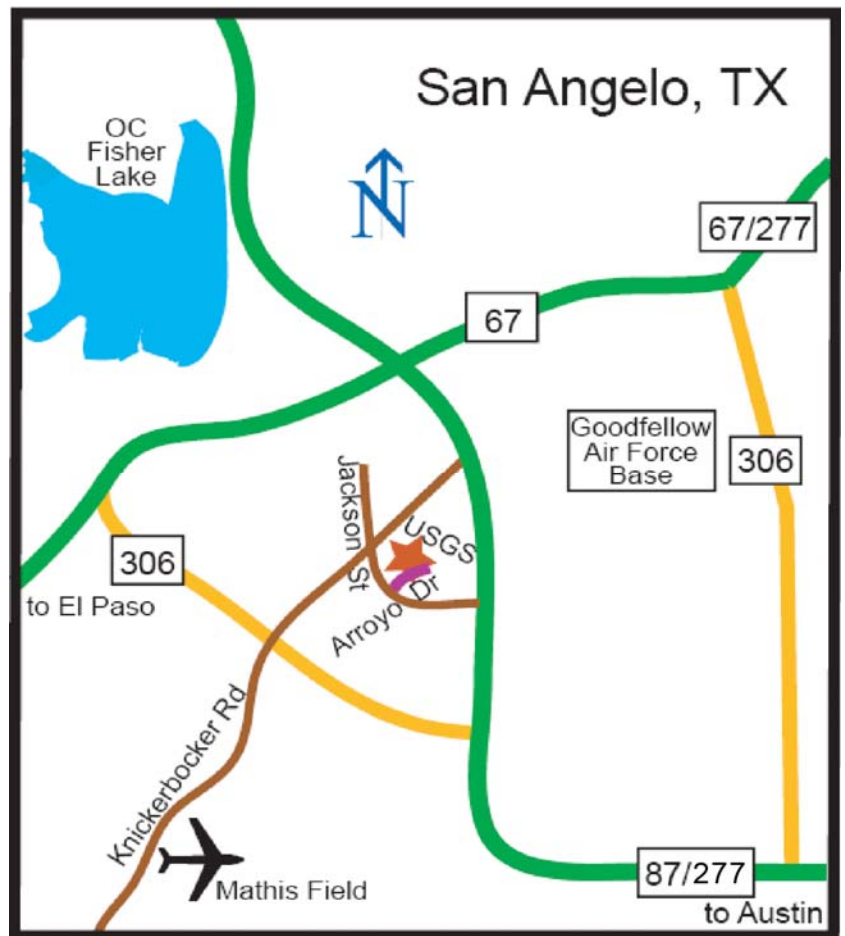

USGS West Texas Program Office
944 Arroyo Dr.
San Angelo, TX 76903
Phone: (325) 944-4600
Fax: (325) 942-0495

Directions from US-87 North:
From US-87 North / 277 turn left on S. Jackson St. Continue for 1 mile and turn right onto Arroyo Dr. USGS is located in the third building on the left.

Hotels:
1) **Fairfield Inn & Suites:** 1459 Knickerbocker Rd. (325) 482-8400
2) **Days Inn:** 4613 S. Jackson St. (325) 658-6594
3) **America's Best Value Inn** 1601 S. Bryant Blvd. (325) 653-1323

USGS Field Headquarters
3010 Buchanan St.
Wichita Falls, TX 76308
Phone: (940) 692-4283
Fax: (940) 692-4352

Directions from US-287 North:
From US-287 North follow the exit for US 277 N / US-82 W / spur 447 (Broad St.). Take left onto 82 West/Kell West Blvd. Stay to left to enter Frwy. Take third exit for Kemp Blvd. and turn left onto Kemp. Turn right at the third light onto Ave. U. Go 1 block to Buchanan St. USGS is located on the NW corner.

Hotels:
1) **Fairfield Inn:** 4414 Westgate Drive Phone: (940) 691-1066
2) **La Quinta:** 1128 Central Freeway Phone: (940) 322-6971
3) **Holiday Inn:** 100 Central Freeway Phone: (940) 761-6000