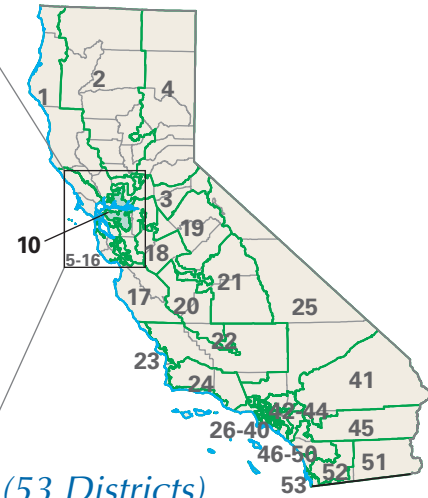

Congressional District 10

nationalatlas.gov™

10 Congressional District
Solano County

California (53 Districts)