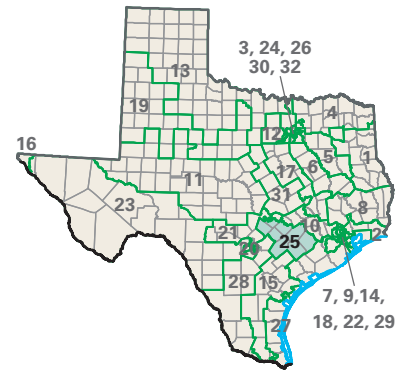

# Congressional District 25

nationalatlas.gov™

**25** Congressional District  
*Bastrop* County

Texas (32 Districts)