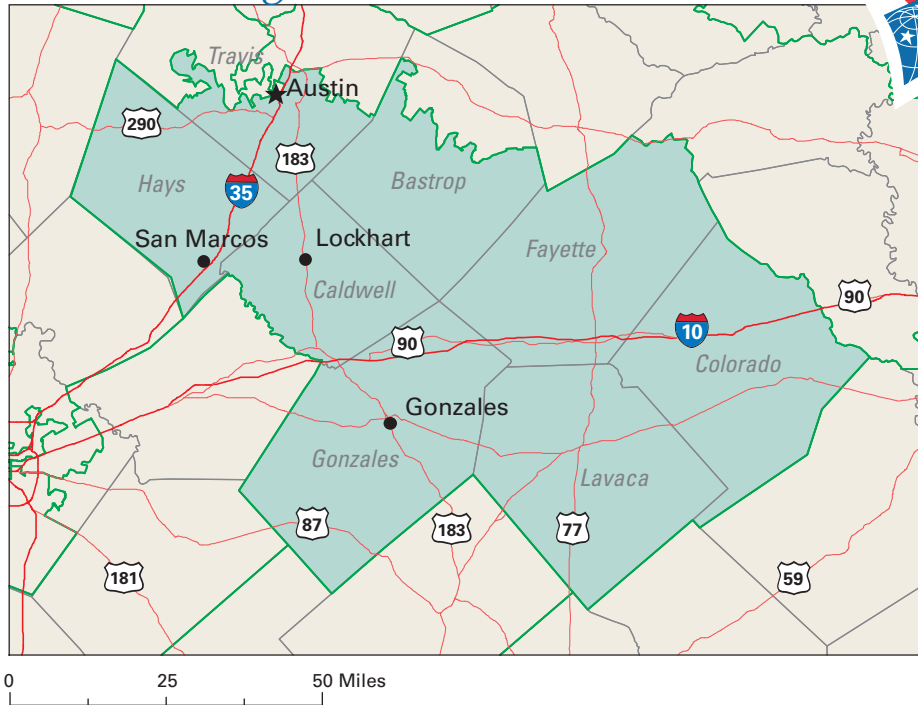

# Congressional District 25

nationalatlas.gov™

**25** Congressional District  
*Bastrop* County

Texas (32 Districts)