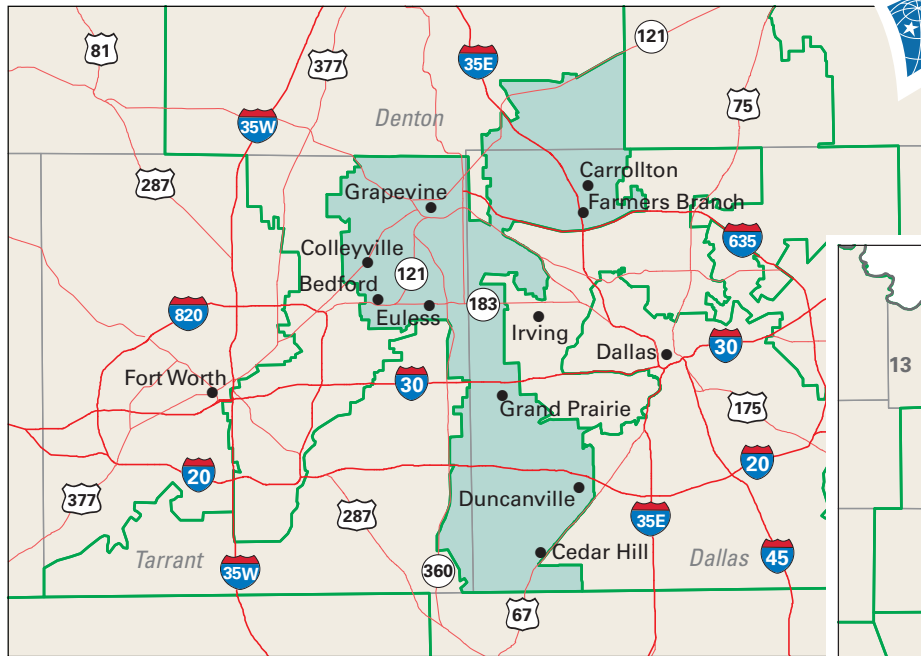

Congressional District 24

24 Congressional District
Dallas County

Texas (32 Districts)