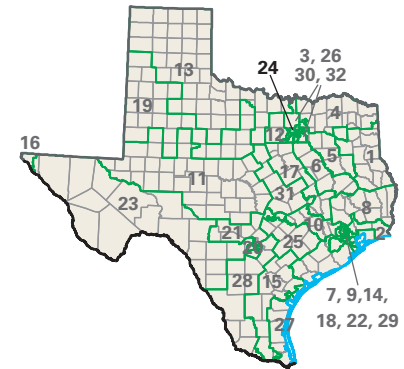

Congressional District 24

24 Congressional District
Dallas County

Texas (32 Districts)