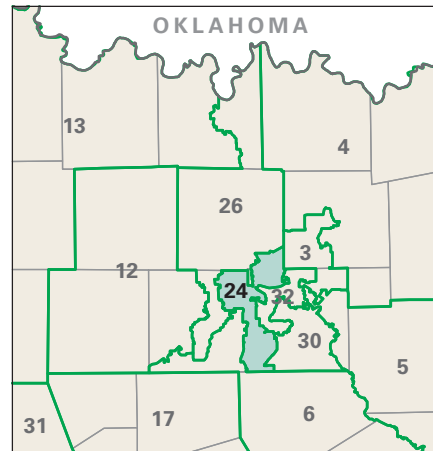

Congressional District 24

24 Congressional District
Dallas County

Texas (32 Districts)