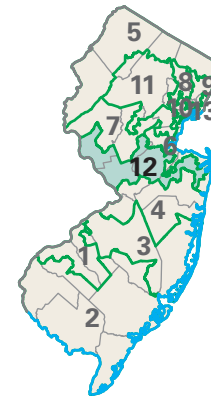

Congressional District 12

nationalatlas.gov™

12 Congressional District
Mercer County

New Jersey (13 Districts)

0 10 20 Miles