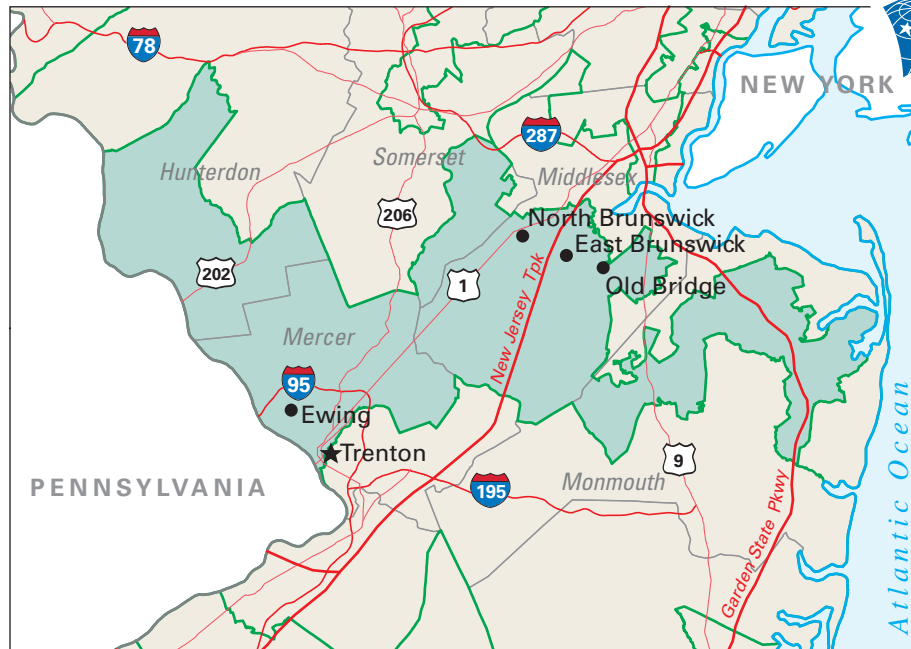

Congressional District 12

nationalatlas.gov™

12 Congressional District
Mercer County

New Jersey (13 Districts)

0 10 20 Miles