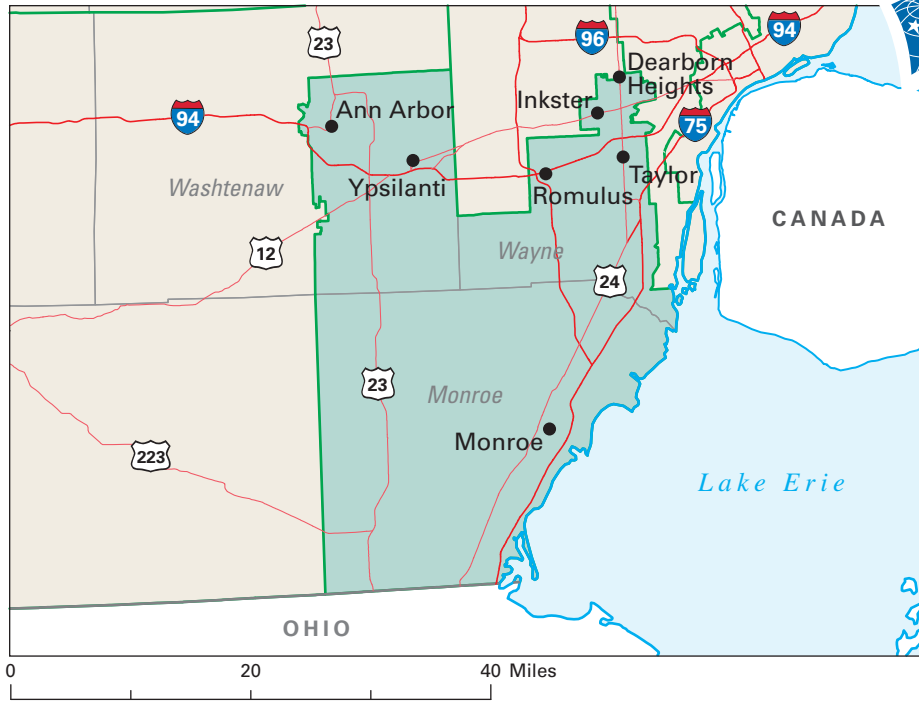

Congressional District 15

nationalatlas.govTM

15 Congressional District
Wayne County

Michigan (15 Districts)