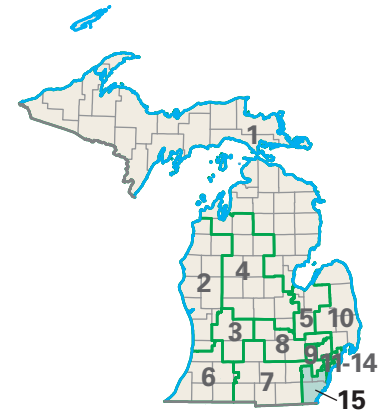

Congressional District 15

nationalatlas.govTM

15 Congressional District
Wayne County

Michigan (15 Districts)