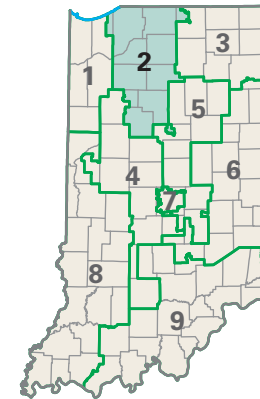

Congressional District 2

2 Congressional District
La Porte County

Indiana (9 Districts)