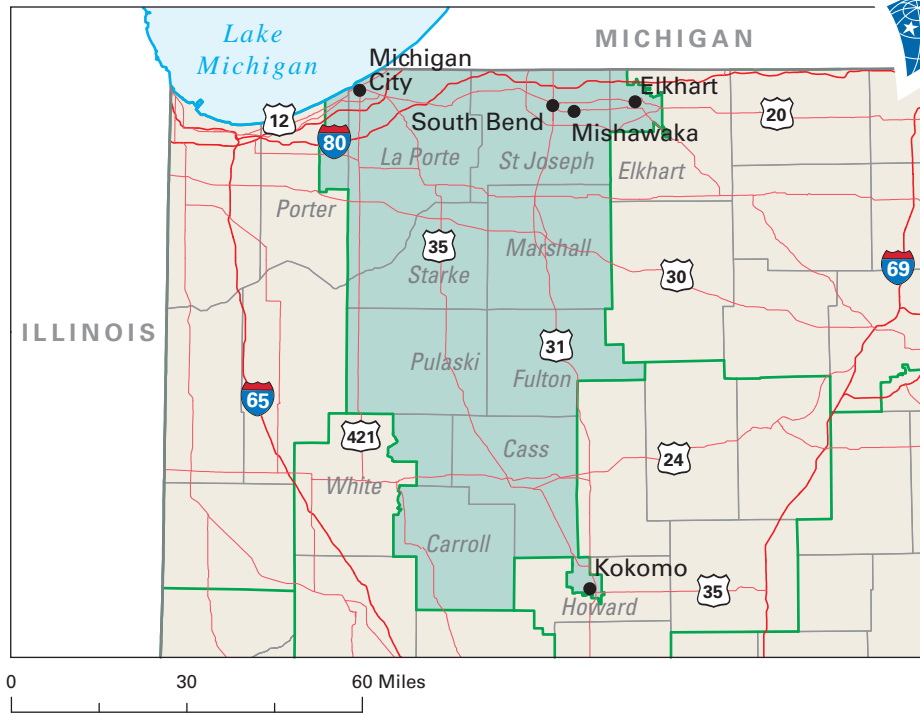

Congressional District 2

2 Congressional District
La Porte County

Indiana (9 Districts)