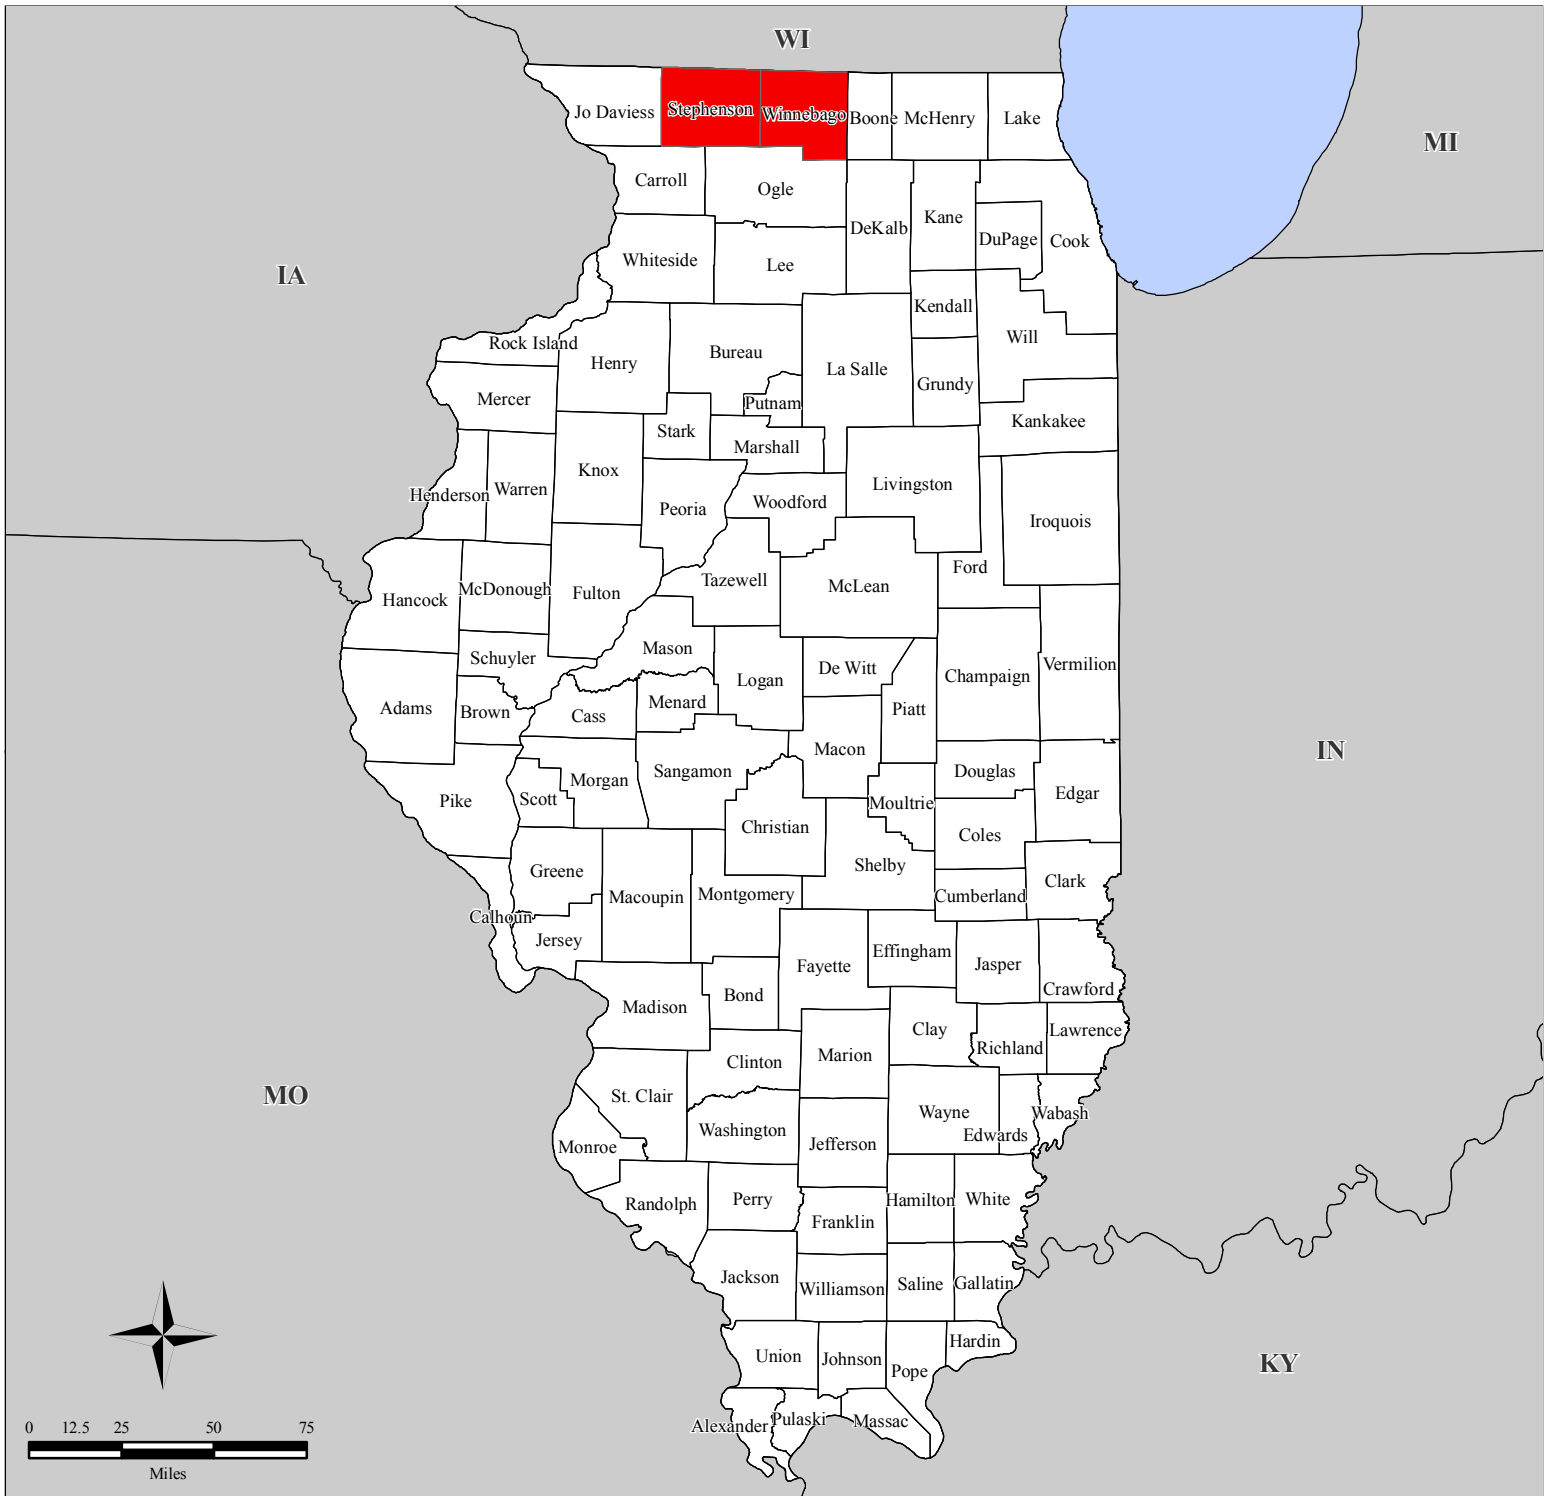

# FEMA-1722-DR, Illinois

## Disaster Declaration as of 08/30/2007

### Location Map

### Legend