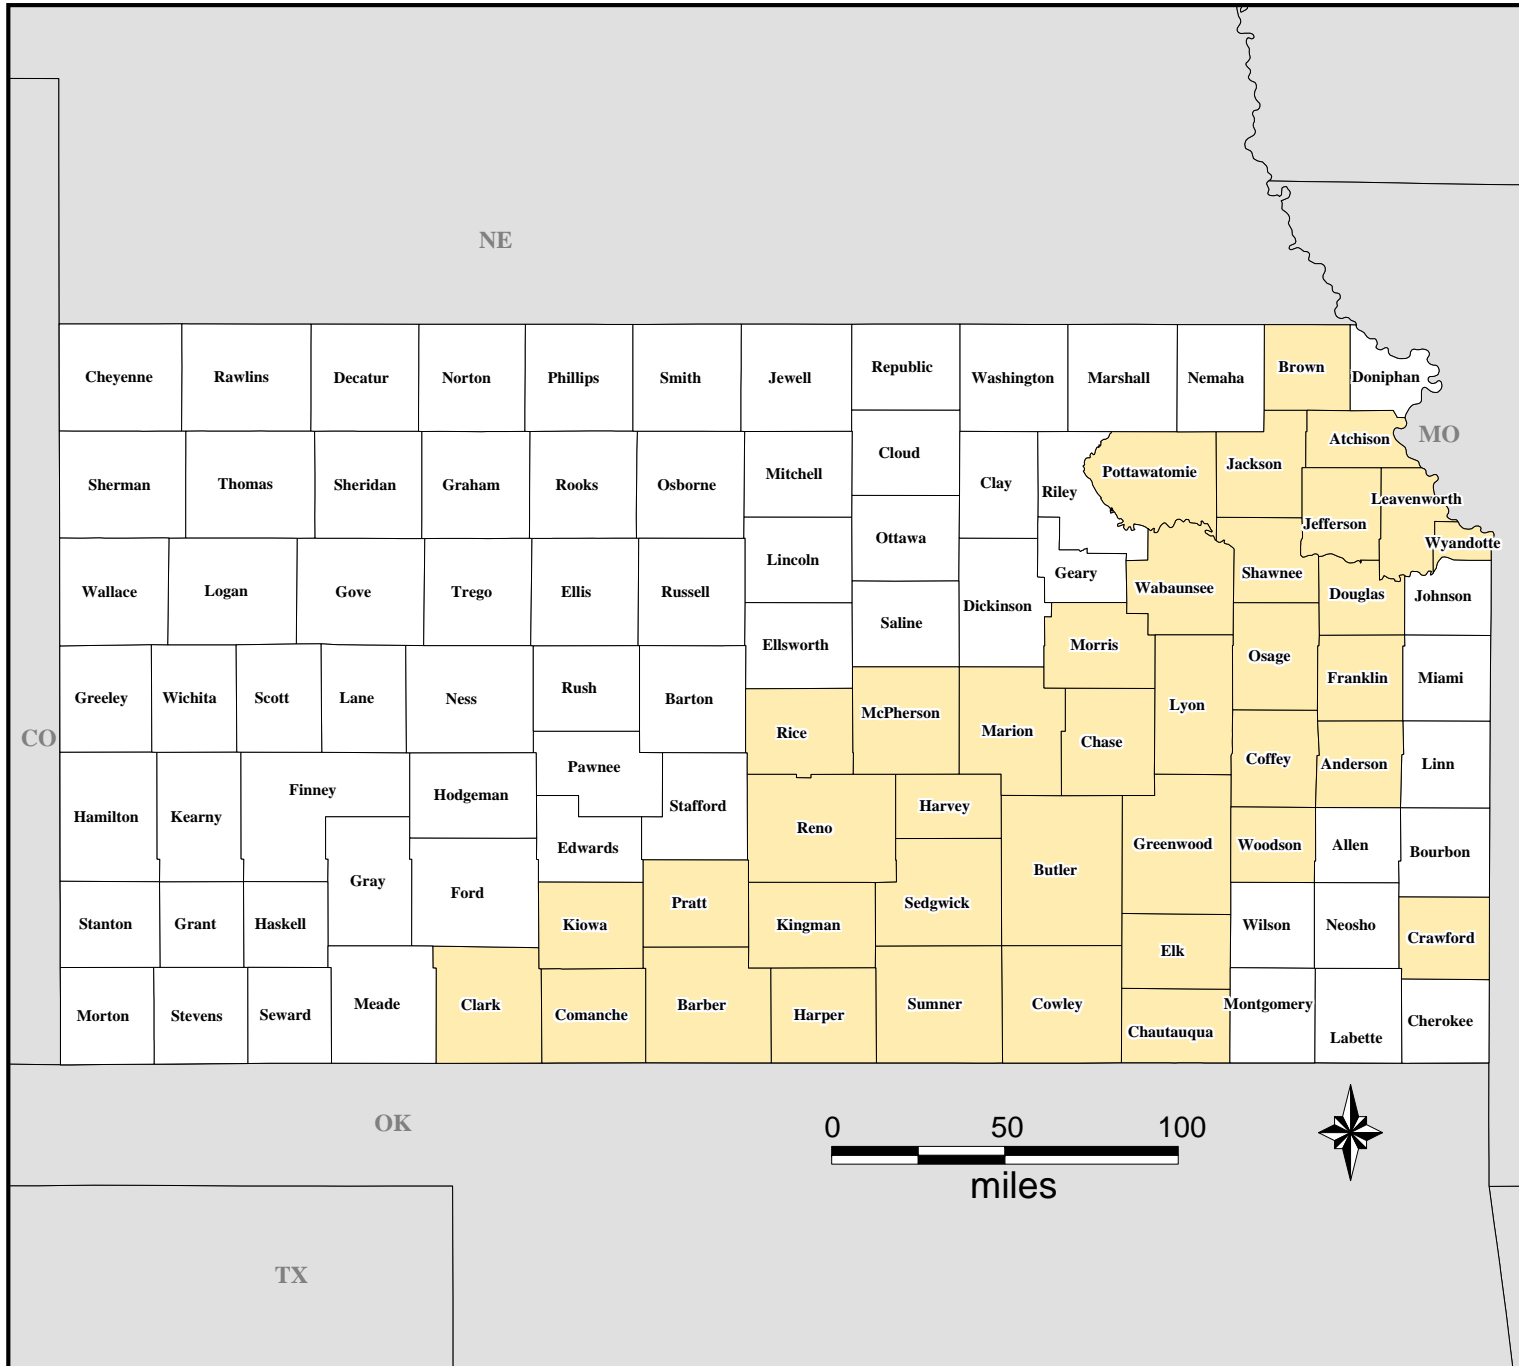

FEMA-1579-DR, Kansas

Disaster Declaration as of 02/22/2005

Location Map

Legend

Designated Counties
(all counties are eligible for Hazard Mitigation)

Public Assistance

FEMA

ITS Mapping and Analysis Center
Washington, DC
2/23/2005 -- 08:51:27 EDT