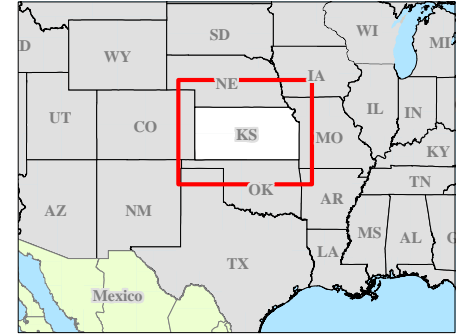

FEMA-1579-DR, Kansas

Disaster Declaration as of 02/22/2005

Location Map

Legend

Designated Counties
(all counties are eligible for Hazard Mitigation)

Public Assistance

FEMA

ITS Mapping and Analysis Center
Washington, DC
2/23/2005 -- 08:51:27 EDT