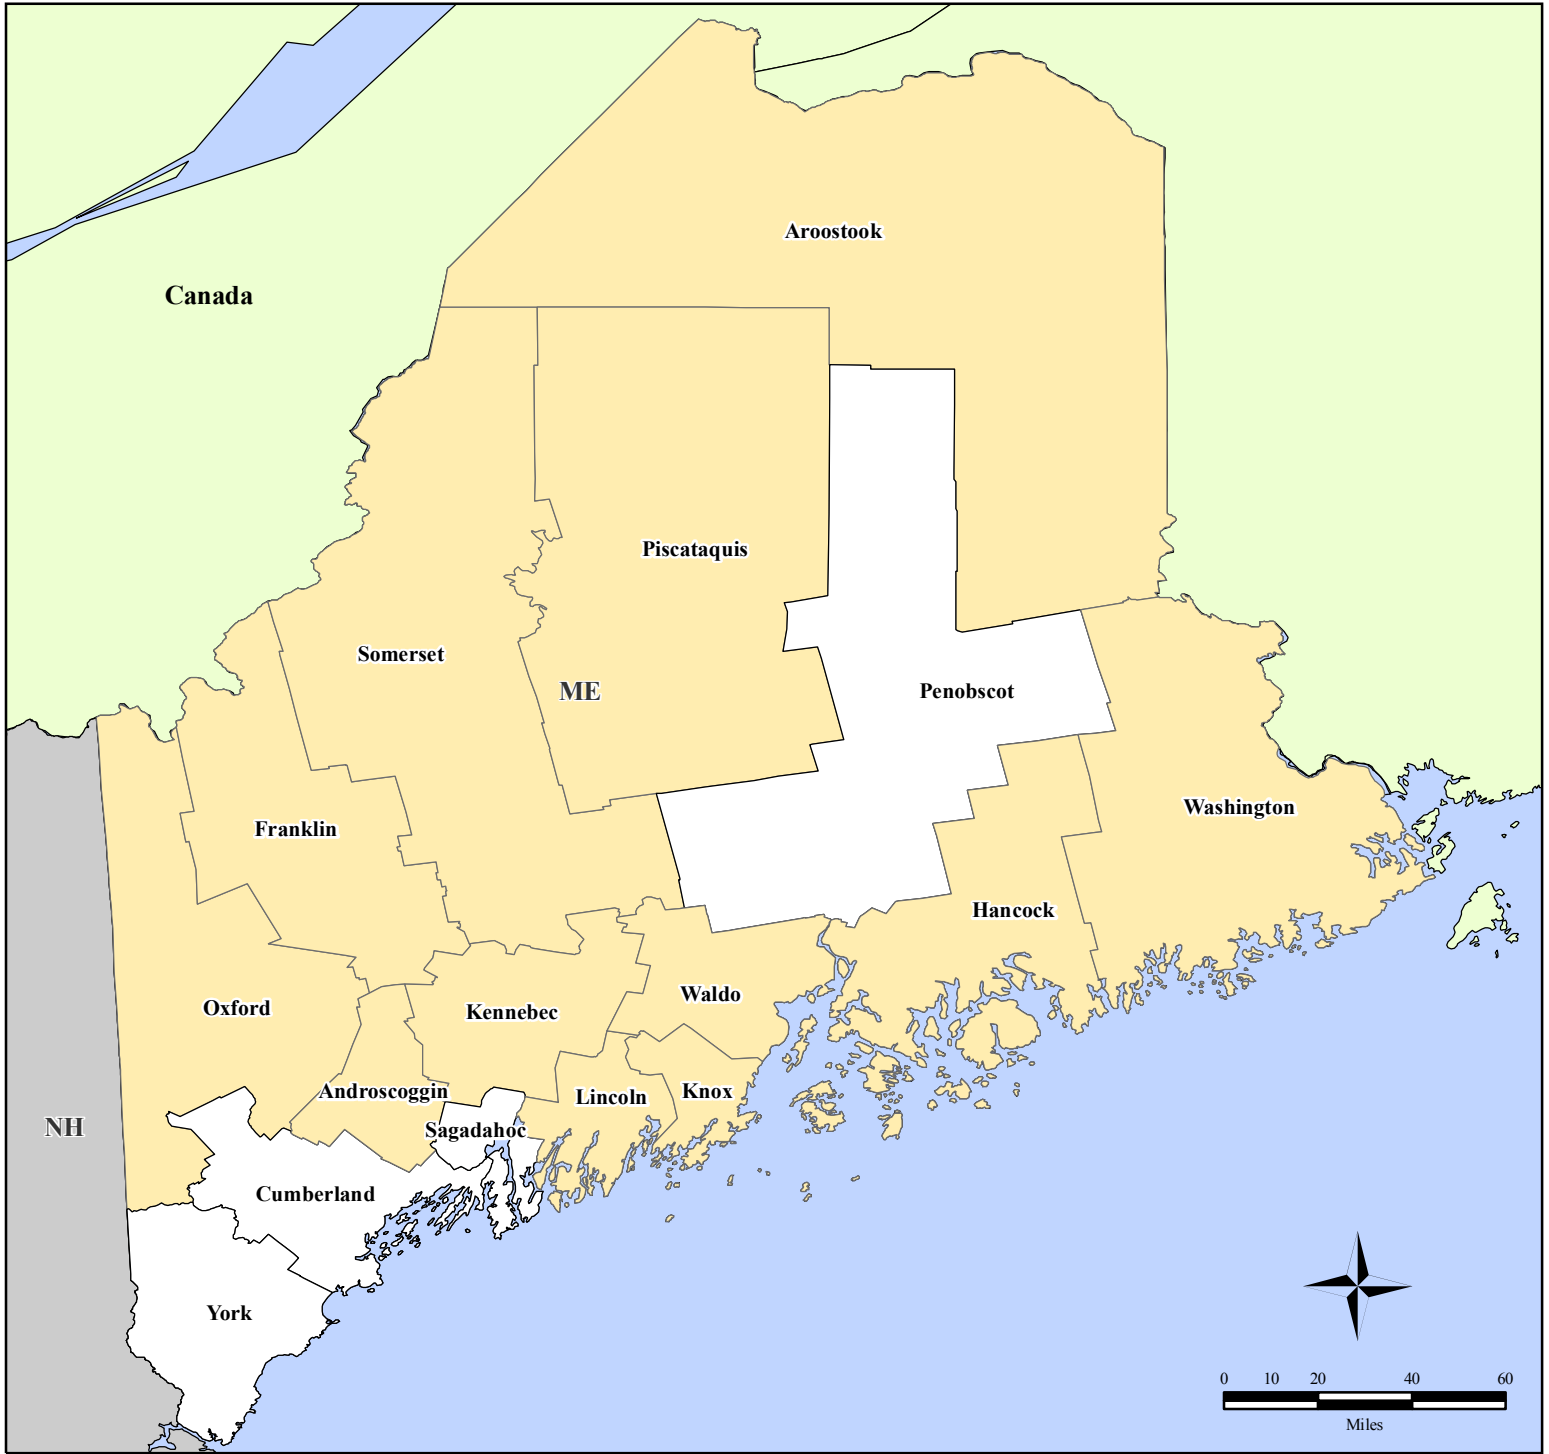

FEMA-1591-DR, Maine Disaster Declaration as of 08/10/2005

Location Map

Legend

Designated Counties

- No Designation
- Public Assistance

(All Counties are Eligible for Hazard Mitigation)

FEMA

ITS Mapping and Analysis Center
Washington, DC
08/11/2005 -- 09:45:00 EDT