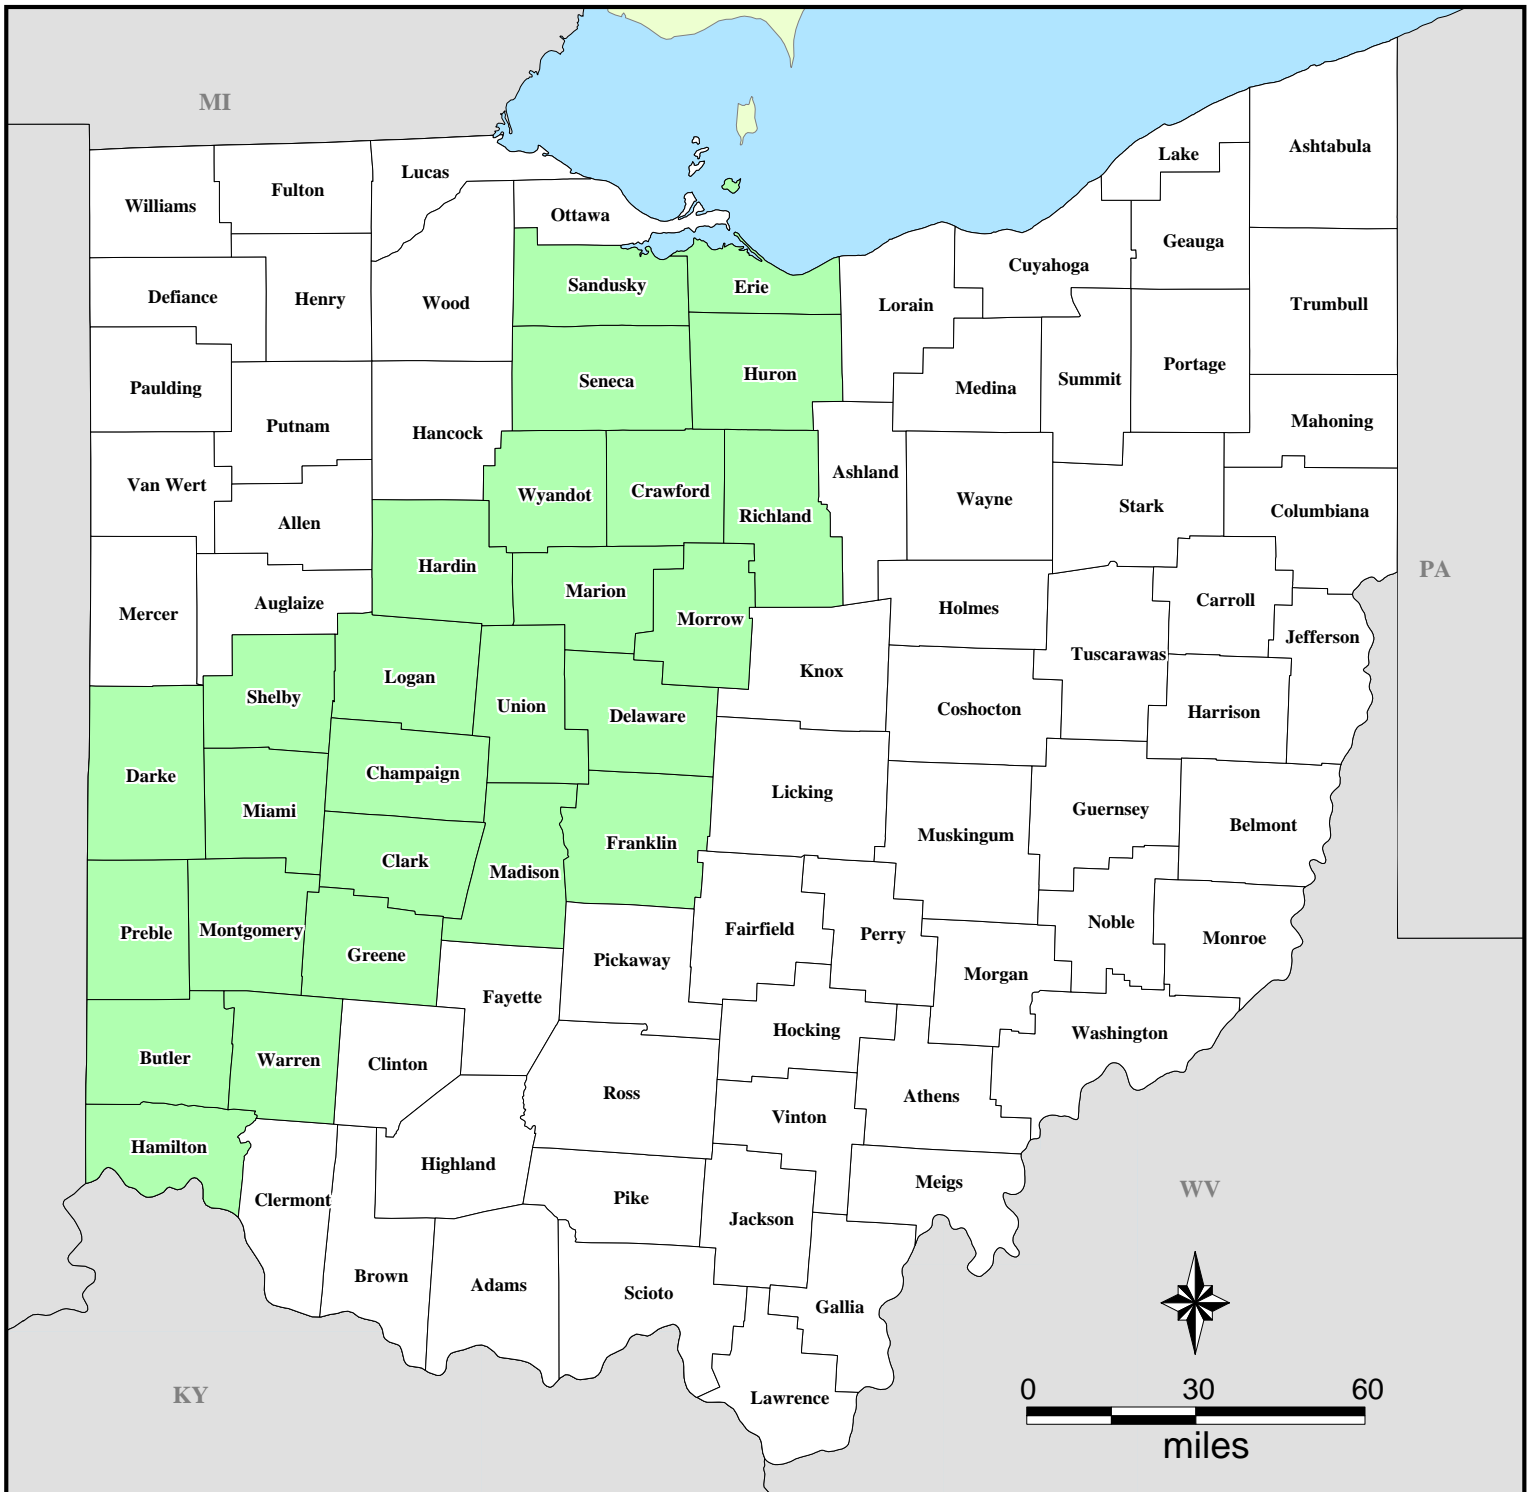

FEMA-3198-EM

Emergency Declaration as of 01/26/2005

Location Map

Legend

ITS Mapping and Analysis Center
 Washington, DC
 01/26/2005 -- 08:25:00 EST