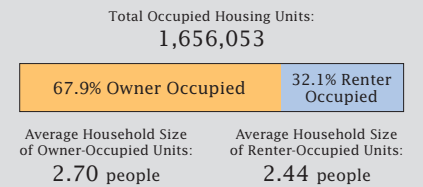

Census 2000: Louisiana Profile

Population Density by Census Tract

State Race* Breakdown

Hispanic or Latino (of any race) makes up **2.4%** of the state population.

Population by Sex and Age

Housing Tenure

Population Per Square Mile by Census Tract