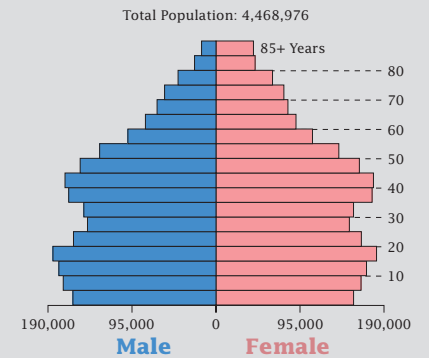

Census 2000: Louisiana Profile

Population Density by Census Tract

State Race* Breakdown

Hispanic or Latino (of any race) makes up **2.4%** of the state population.

Population by Sex and Age

Housing Tenure

Population Per Square Mile by Census Tract

U.S. CENSUS BUREAU

Helping You Make Informed Decisions • 1902-2002