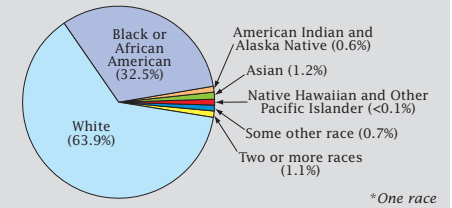

Census 2000: Louisiana Profile

Population Density by Census Tract

State Race* Breakdown

Hispanic or Latino (of any race) makes up **2.4%** of the state population.

Population by Sex and Age

Housing Tenure

Population Per Square Mile by Census Tract