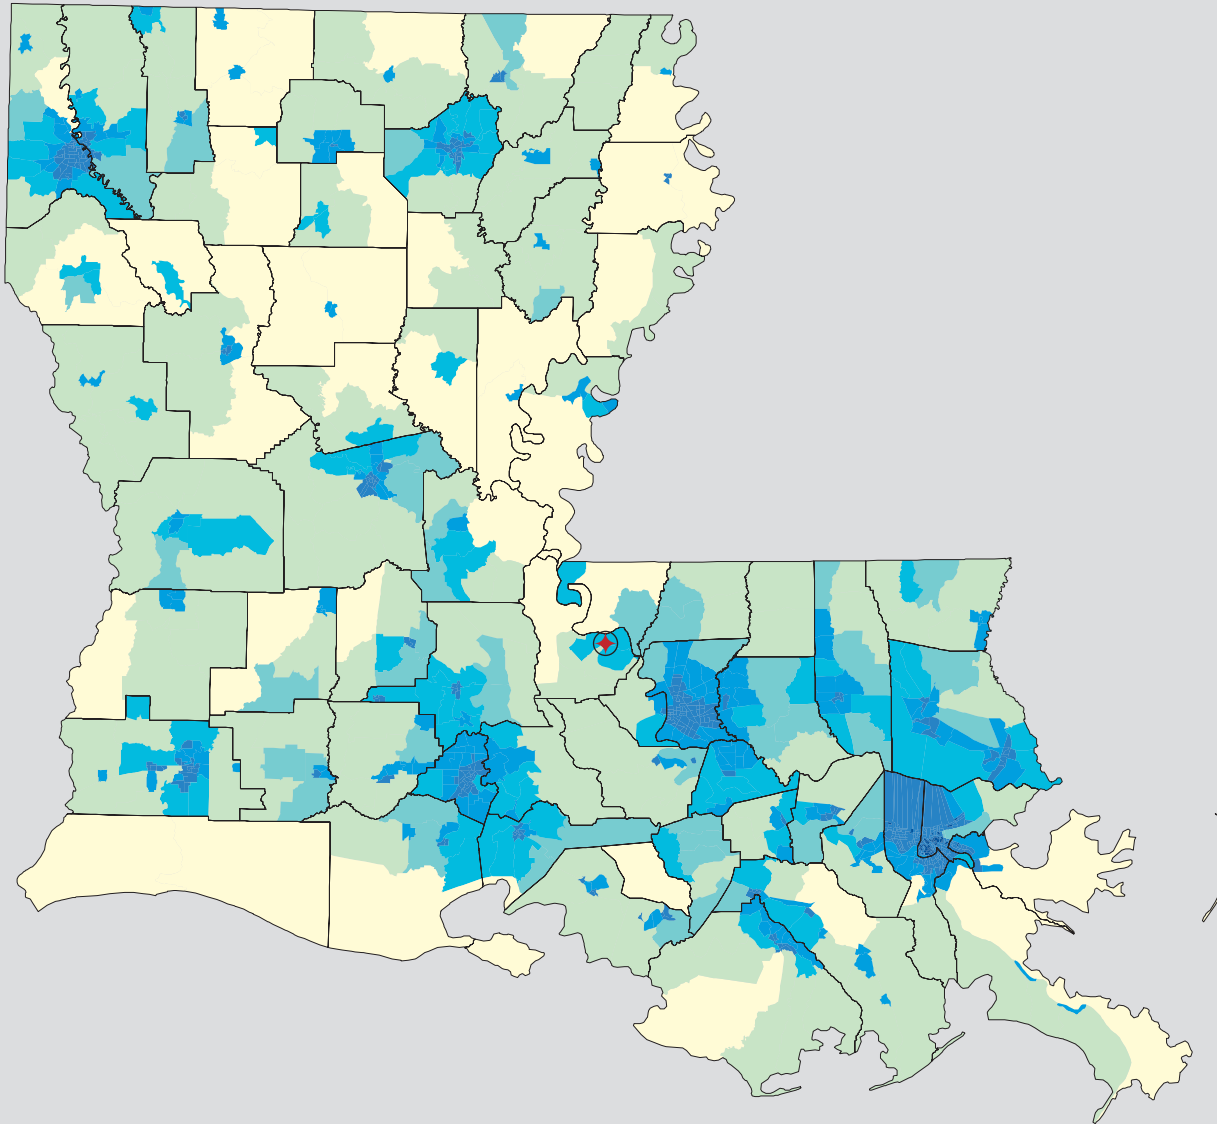

Census 2000: Louisiana Profile

Population Density by Census Tract

State Race* Breakdown

Hispanic or Latino (of any race) makes up **2.4%** of the state population.

Population by Sex and Age

Housing Tenure

Population Per Square Mile by Census Tract

U.S. CENSUS BUREAU

Helping You Make Informed Decisions • 1902-2002