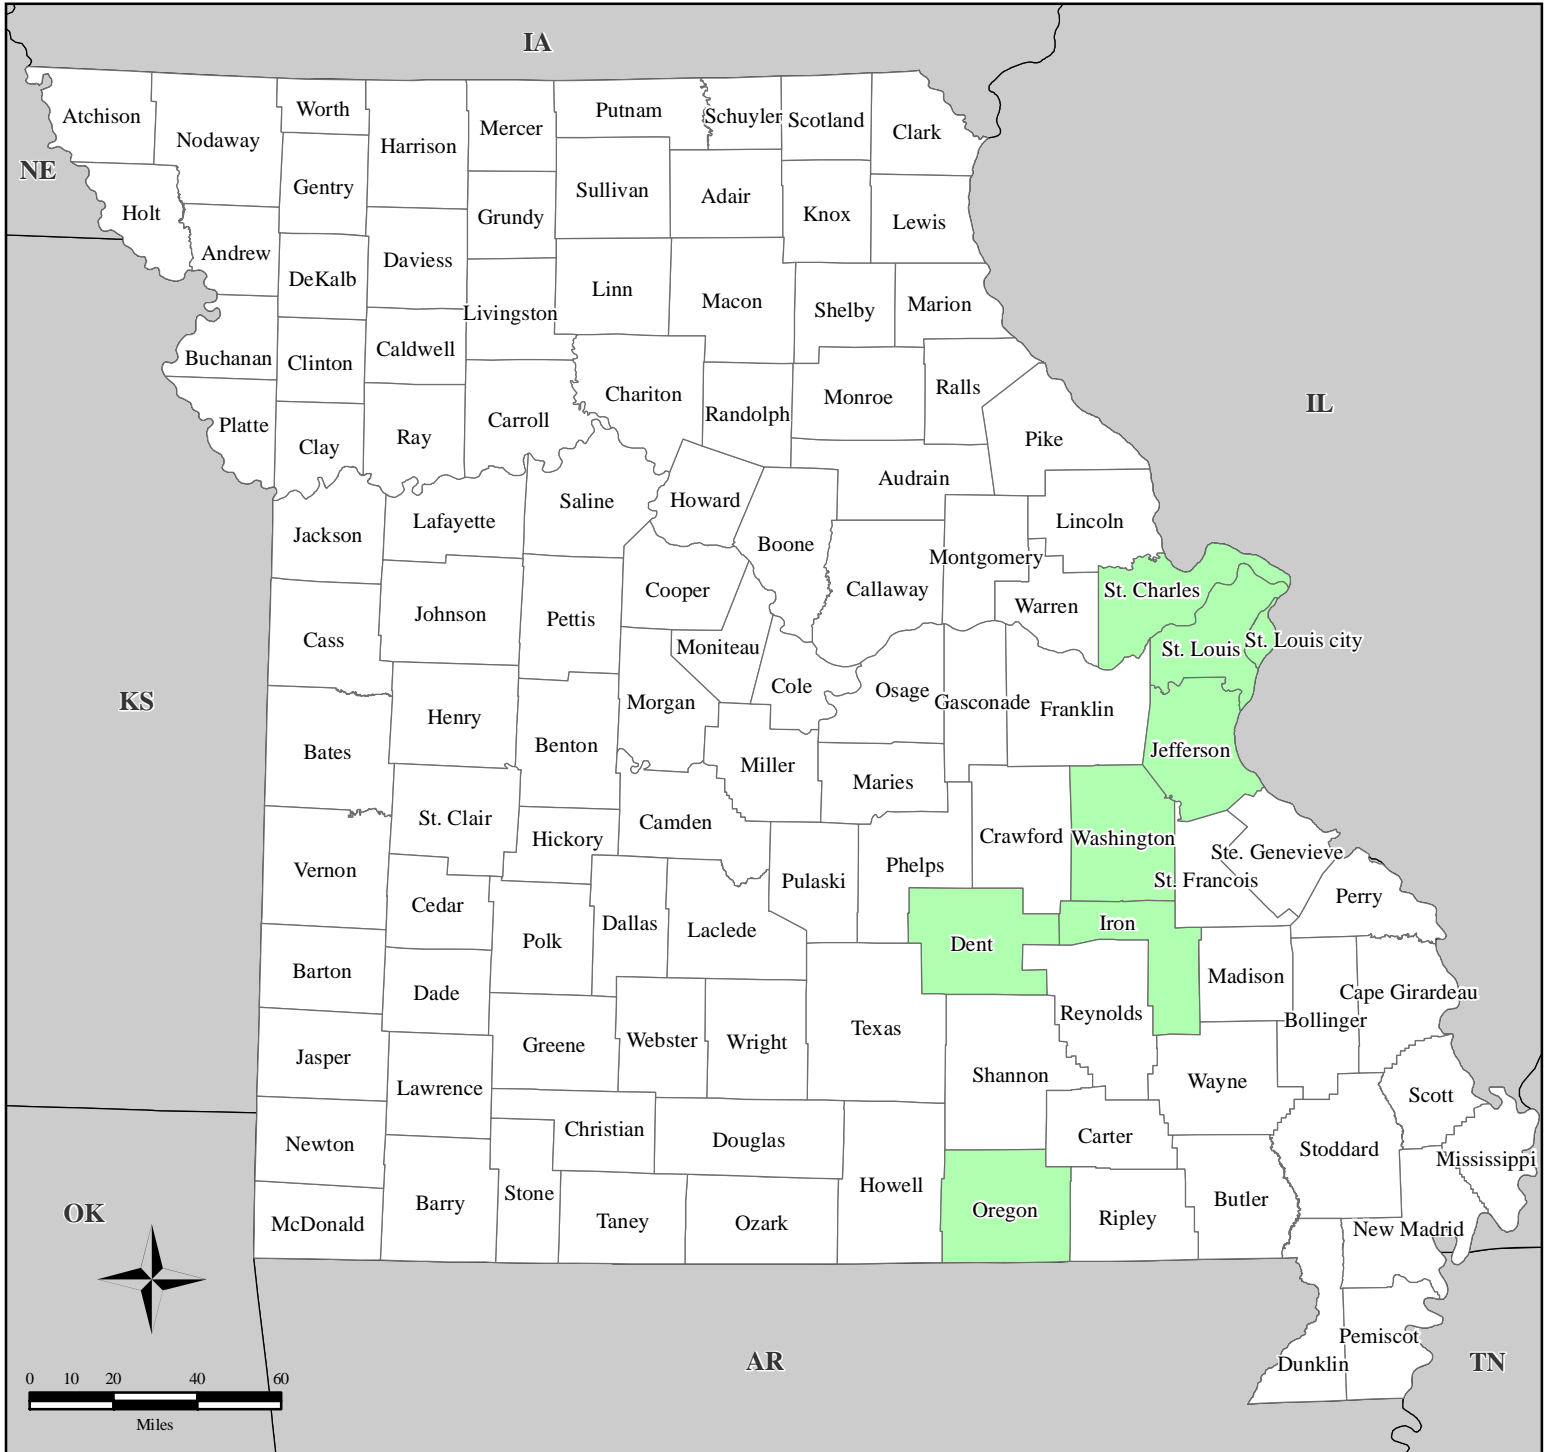

# FEMA-3267-EM, Missouri

## Emergency Declaration as of 08/16/2006

**Location Map**

**Legend**

**FEMA**

*ITS Mapping and Analysis Center  
Washington, DC  
08/17/06 -- 14:00:00 EDT*