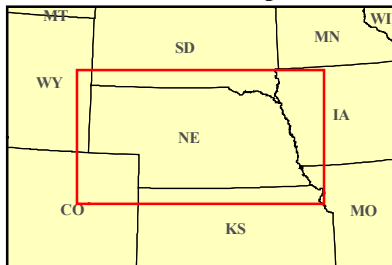

FEMA-1770-DR, Nebraska

Disaster Declaration as of 07/29/2008

Location Map

Legend

Designated Counties	
	No Designation
	Public Assistance
	Individual Assistance
	Individual Assistance and Public Assistance