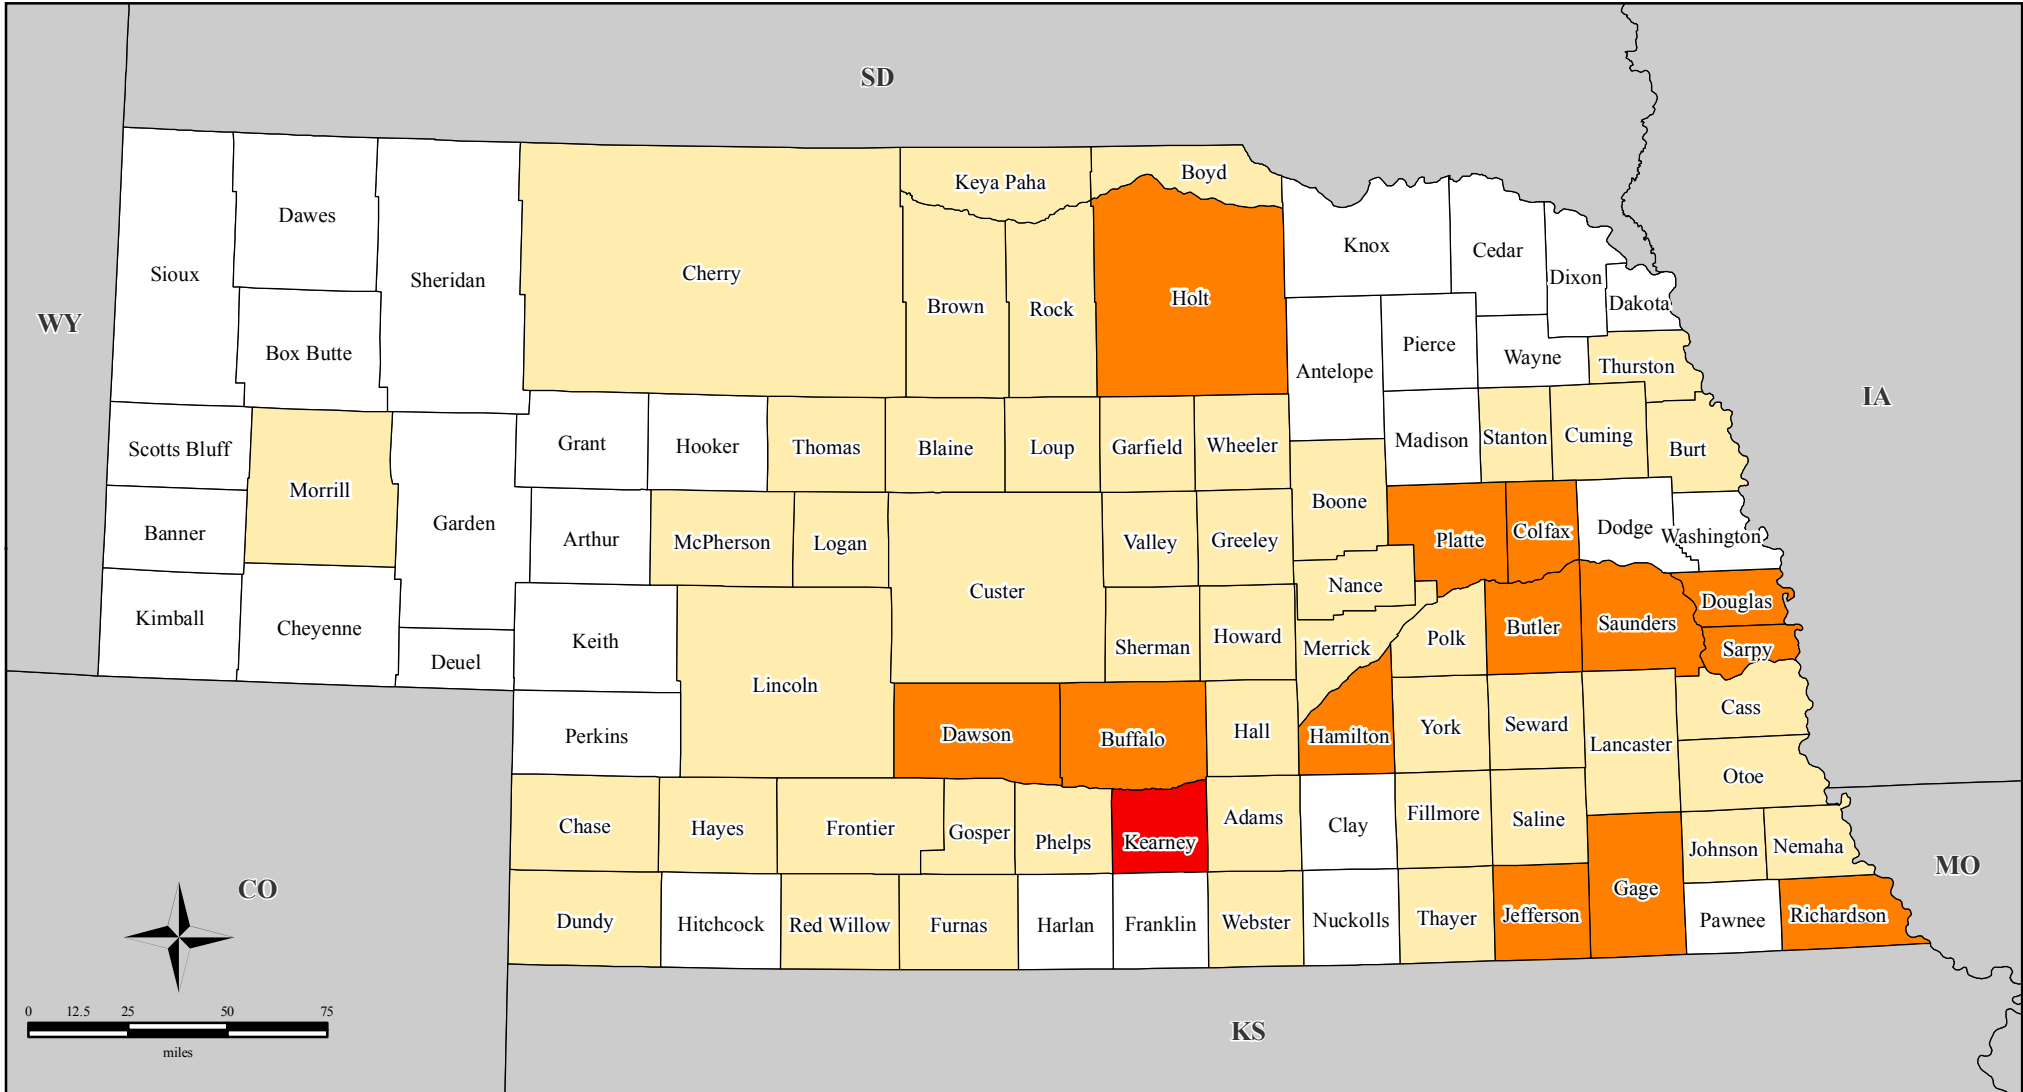

FEMA-1770-DR, Nebraska

Disaster Declaration as of 07/29/2008

Location Map

Legend

Designated Counties	
	No Designation
	Public Assistance
	Individual Assistance
	Individual Assistance and Public Assistance

All counties are eligible for Hazard Mitigation

ITS Mapping & Analysis Center
Washington, DC
07/29/08 -- 02:30 PM EDT

Source: Disaster Federal Registry Notice
Amendment No. 3 - 07/29/2008