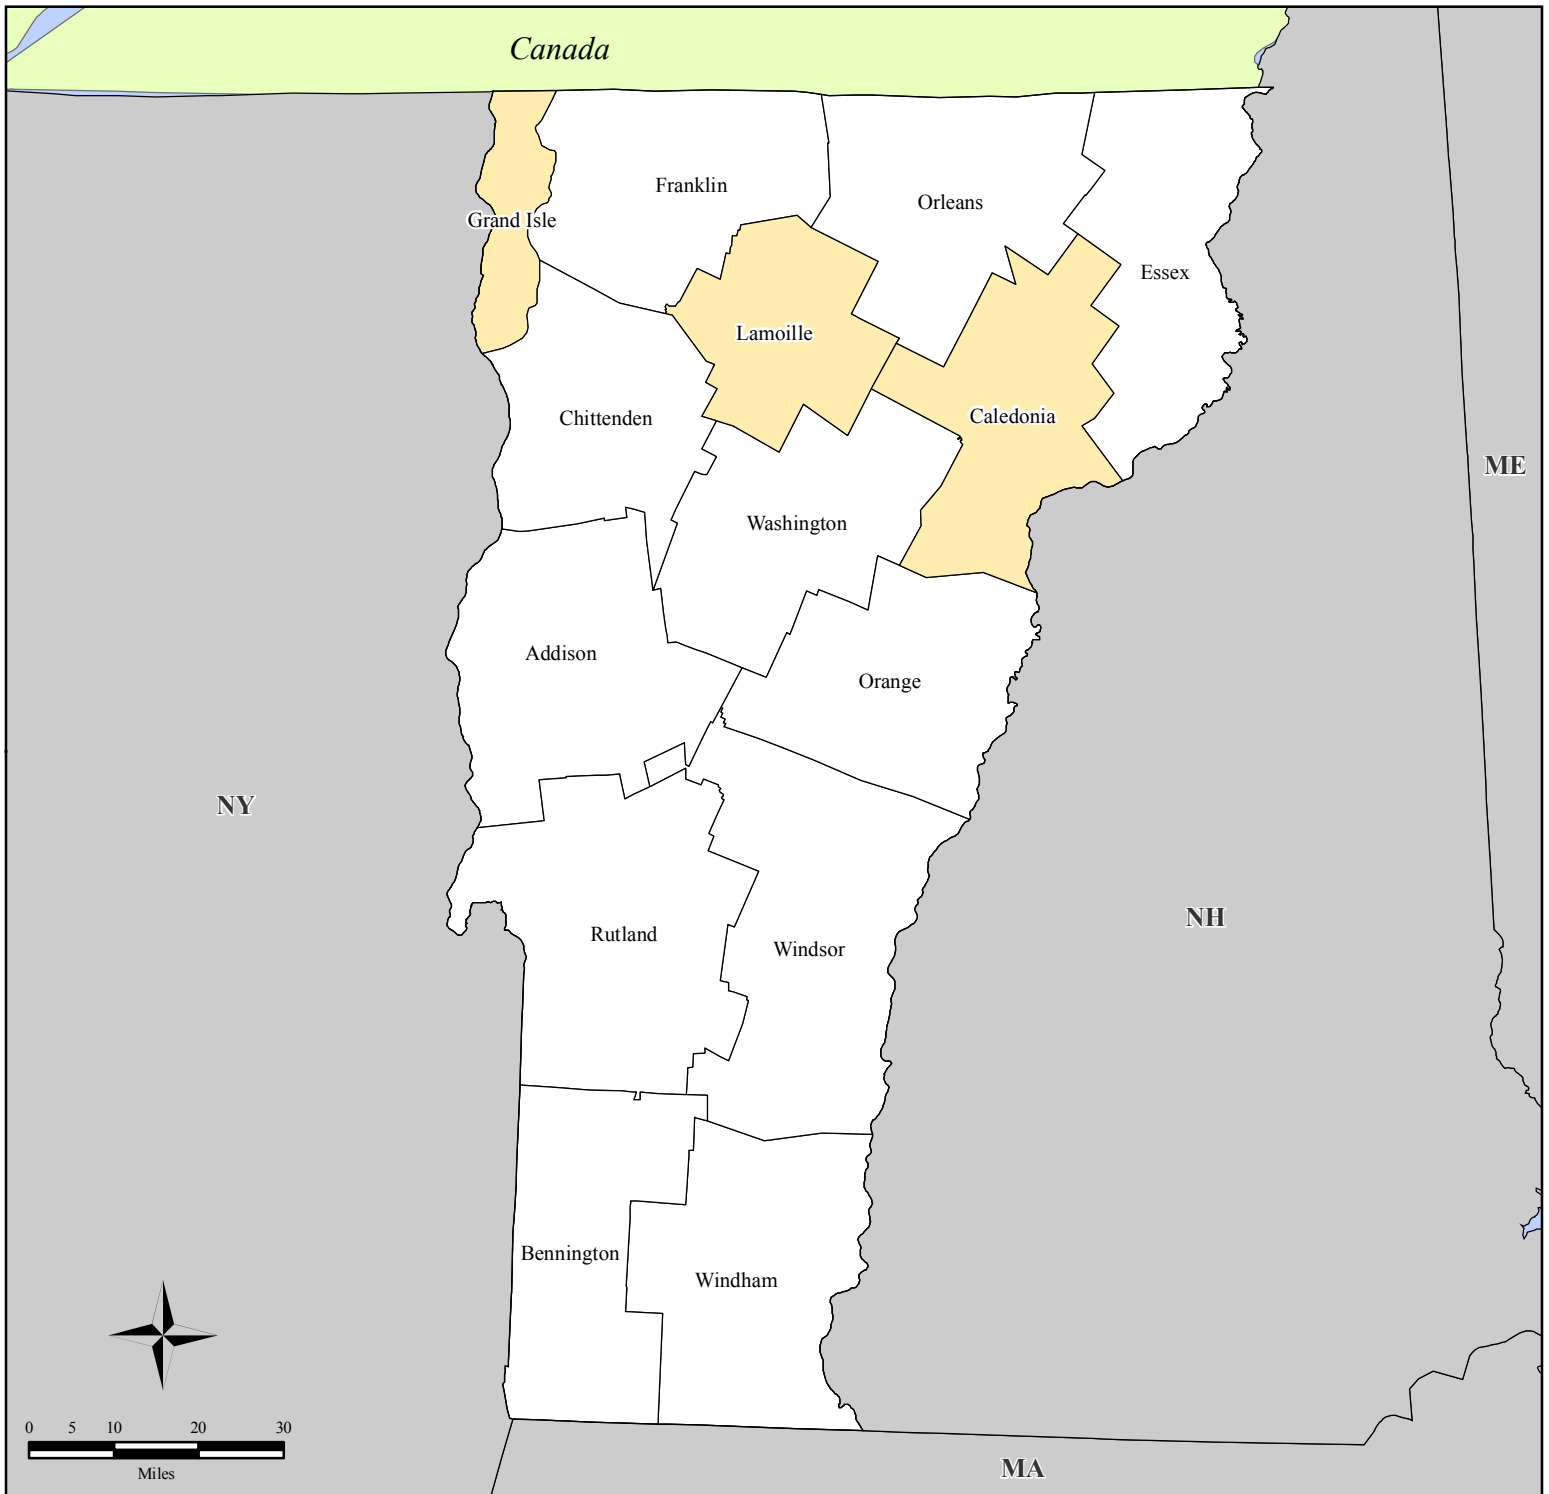

FEMA-1784-DR, Vermont Disaster Declaration as of 08/15/2008

Location Map

Legend

Designated Counties

-  No Designation
-  Public Assistance

All counties are eligible
for Hazard Mitigation

FEMA

ITS Mapping & Analysis Center
Washington, DC