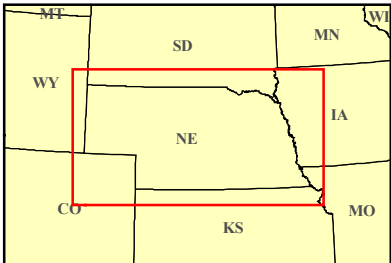

FEMA-1779-DR, Nebraska

Disaster Declaration as of 07/18/2008

CO

Location Map

Legend

Designated Counties

- No Designation
- Public Assistance

All counties are eligible for Hazard Mitigation