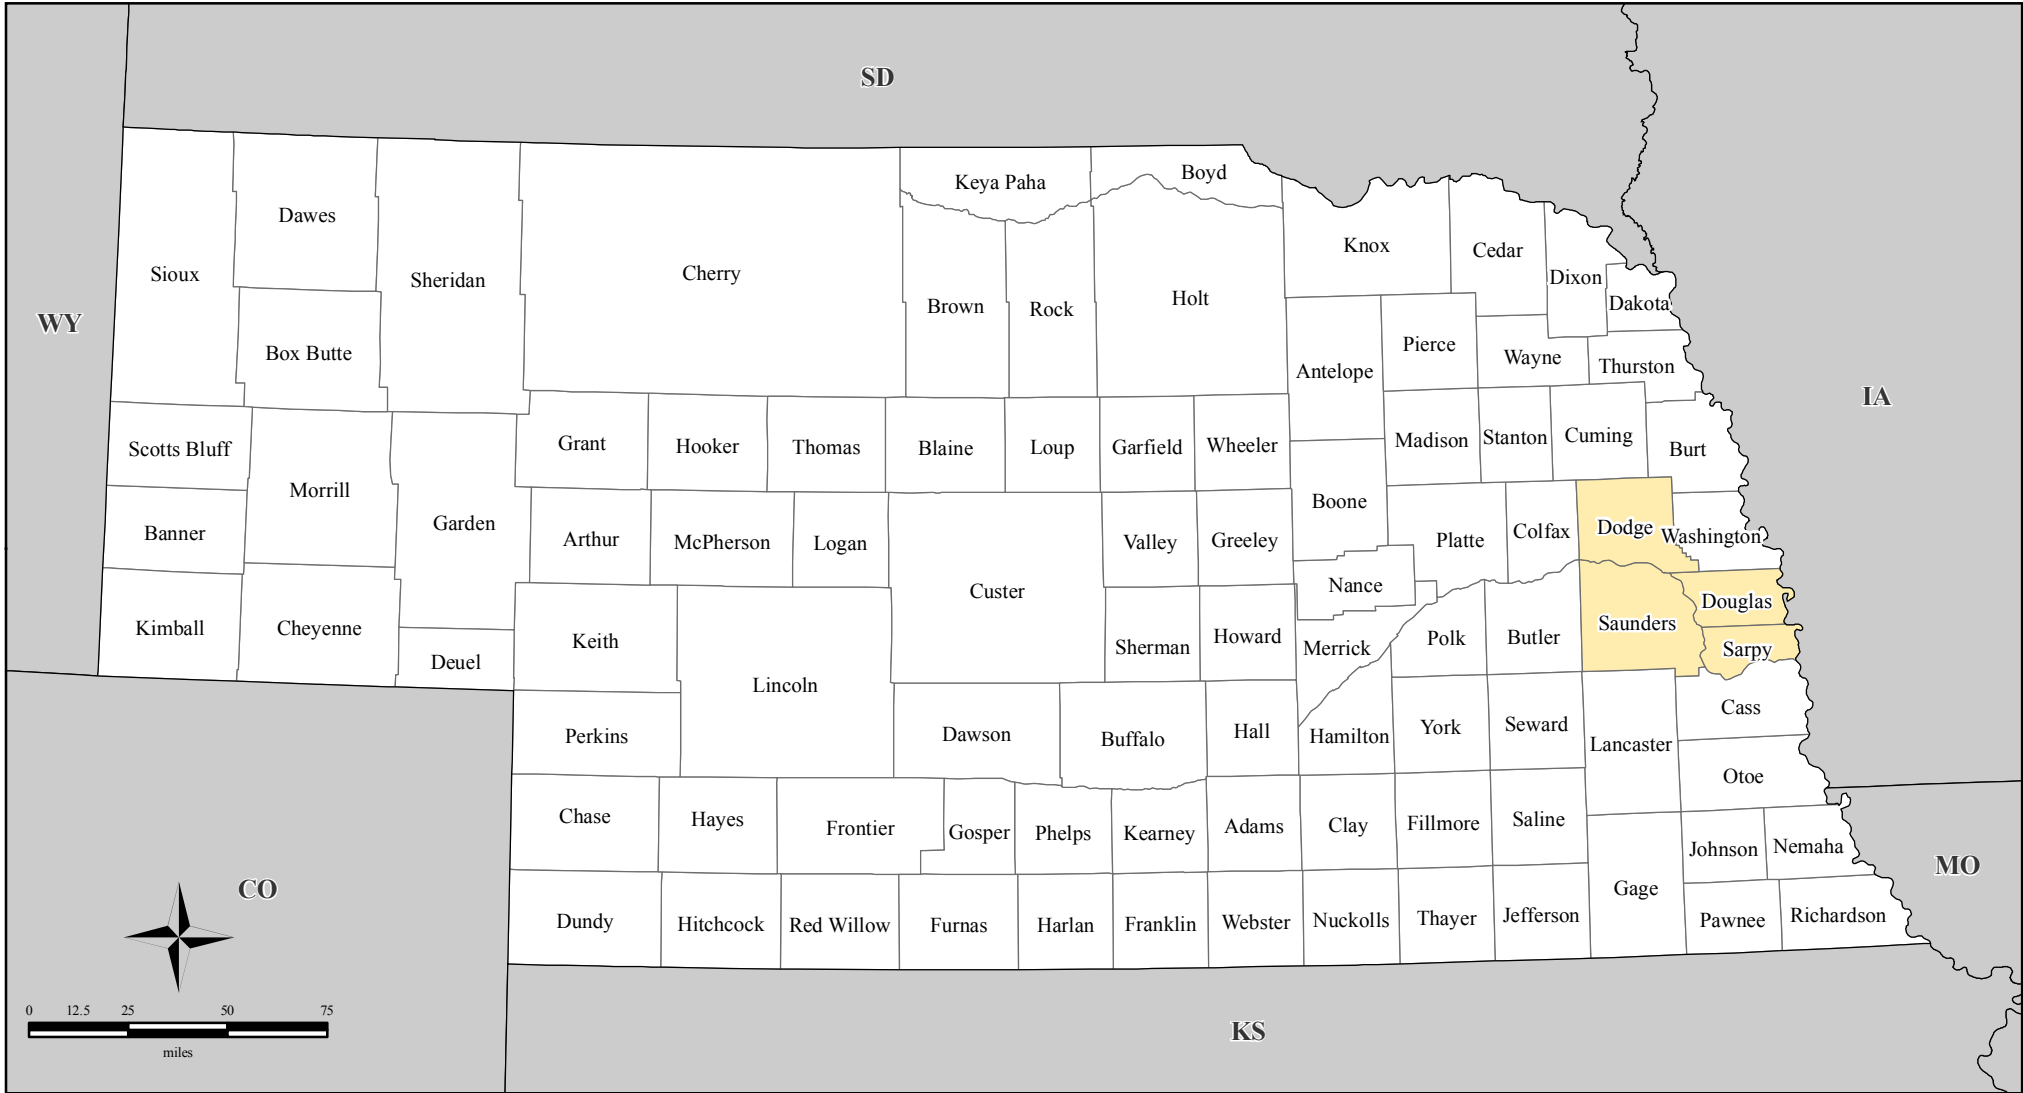

FEMA-1779-DR, Nebraska

Disaster Declaration as of 07/18/2008

CO

Location Map

Legend

Designated Counties

- No Designation
- Public Assistance

All counties are eligible for Hazard Mitigation

FEMA

*ITS Mapping & Analysis Center
Washington, DC
07/19/08 -- 08:13 AM EDT*

*Source: Disaster Federal Registry Notice
07/18/2008*