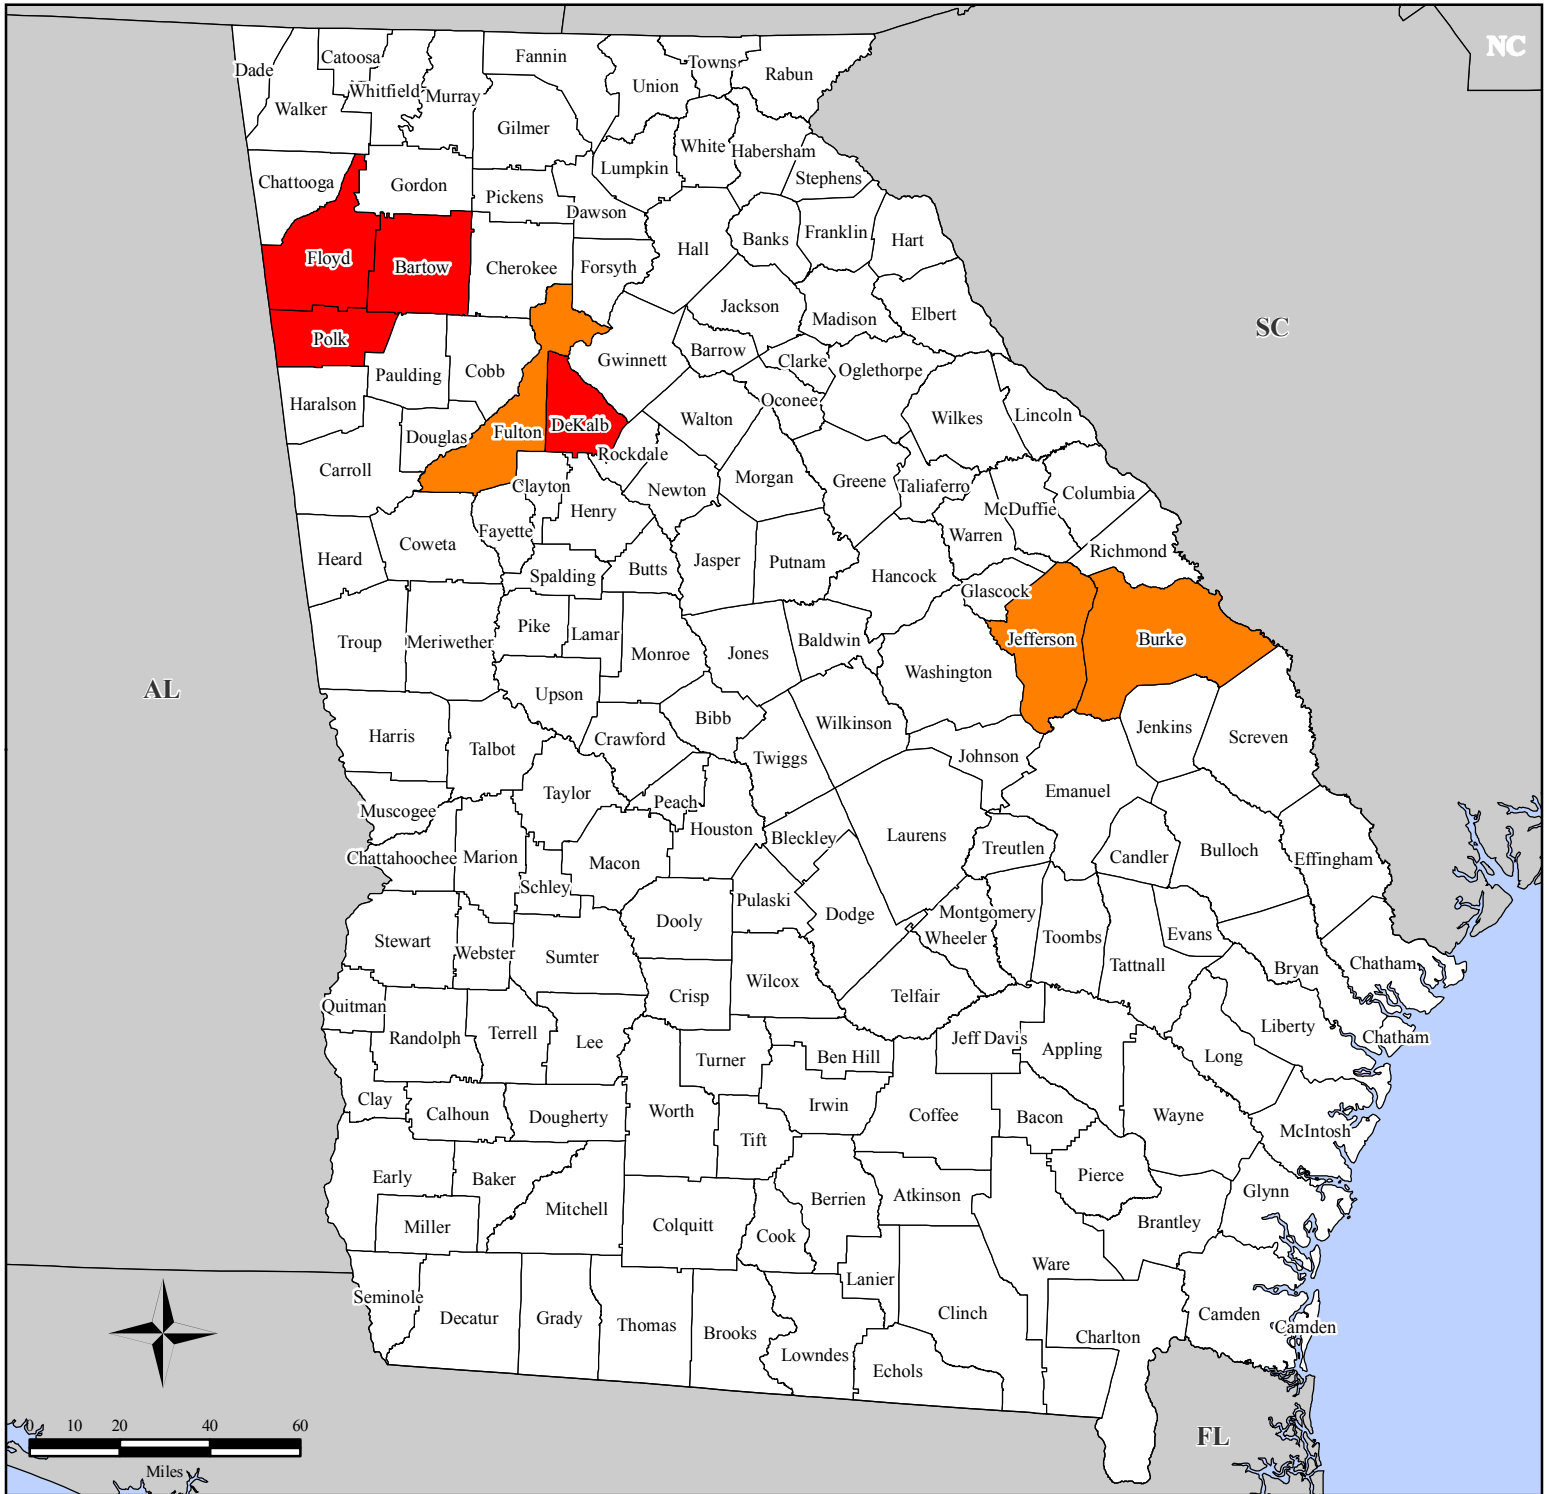

FEMA-1750-DR, Georgia

Disaster Declaration as of 03/22/2008

AL

NC

SC

FL

Location Map

Legend

Designated Counties

- No Designation
- Individual Assistance
- Individual Assistance and Public Assistance

All counties are eligible for Hazard Mitigation

FEMA

*ITS Mapping & Analysis Center
Washington, DC*