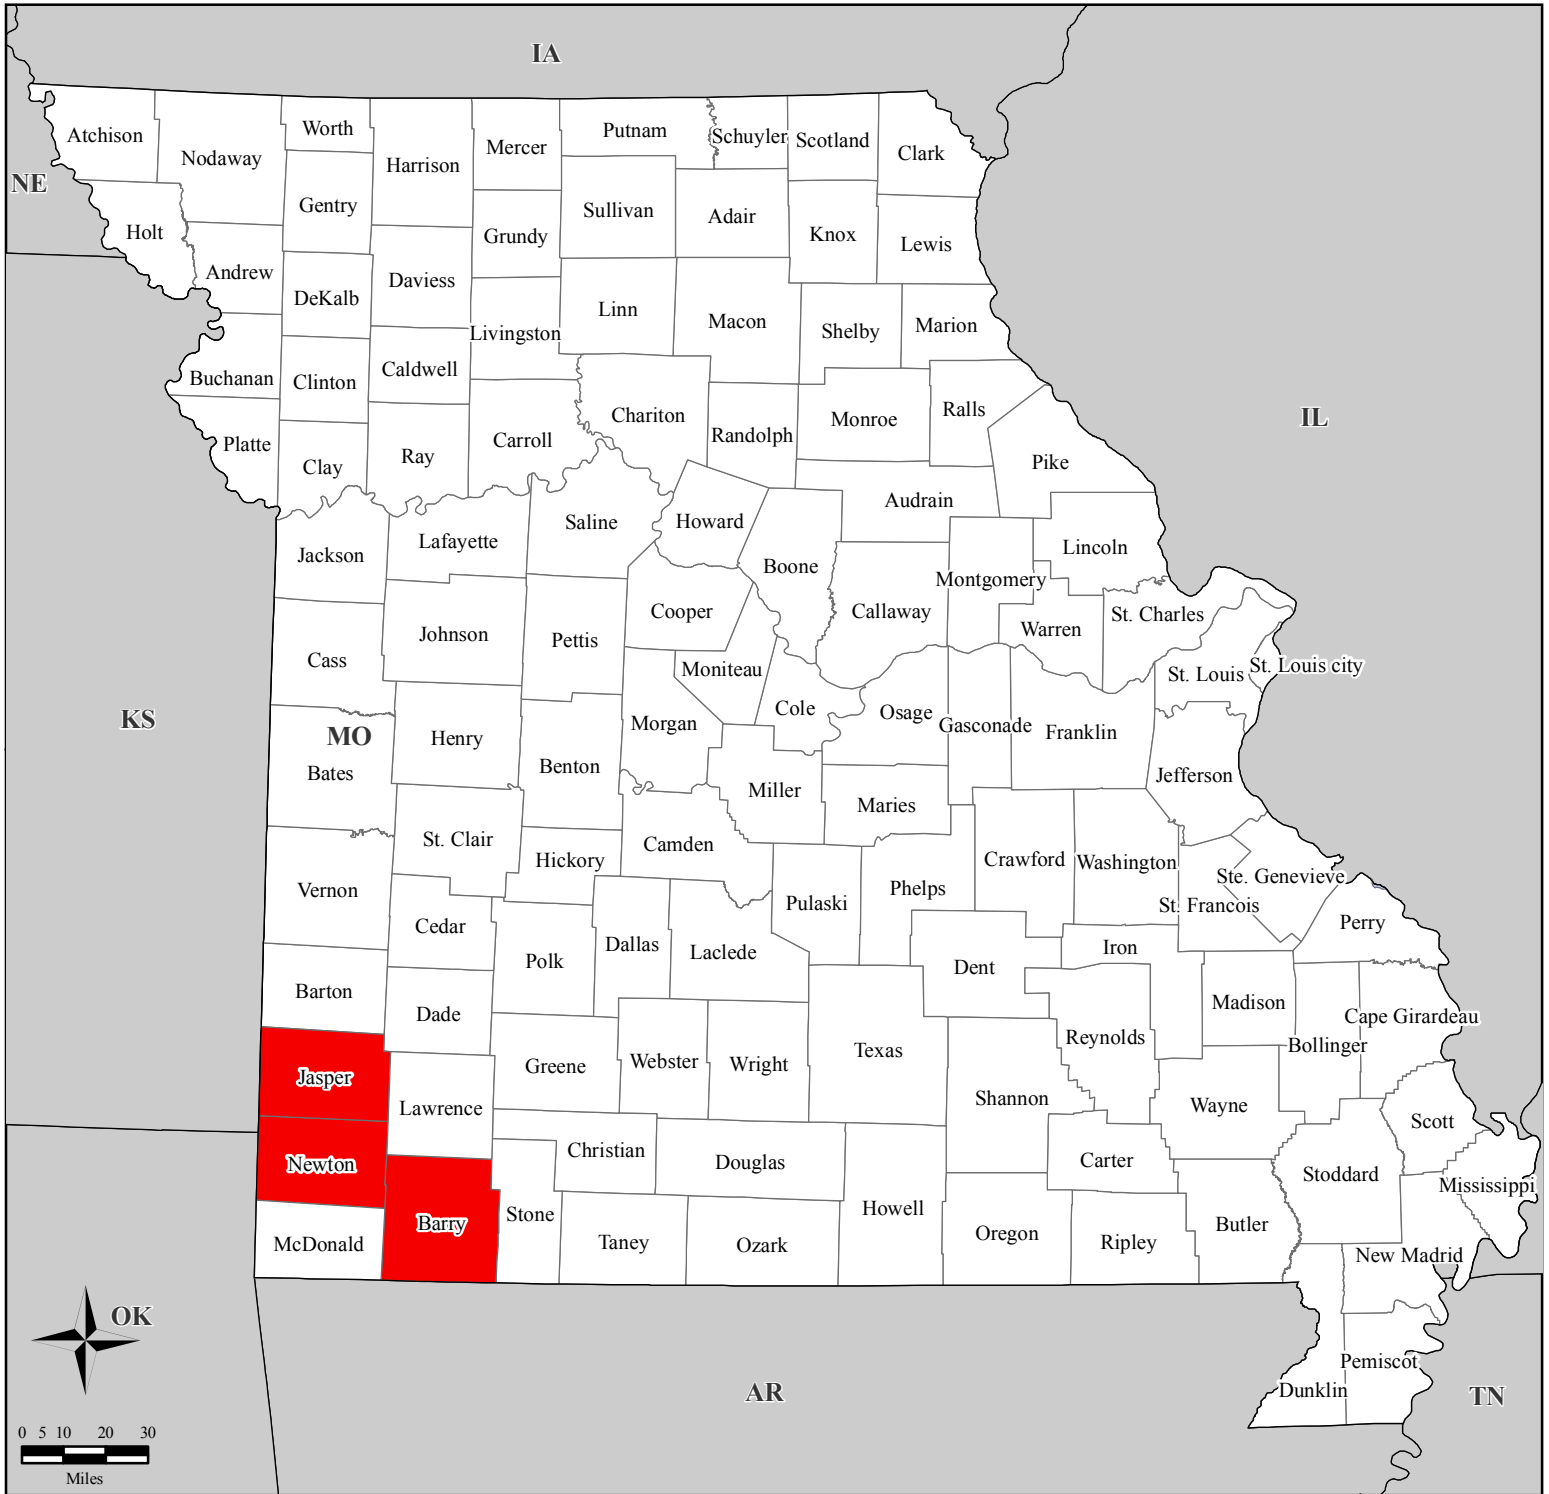

# FEMA-1760-DR, Missouri

## Disaster Declaration as of 05/23/2008

**Location Map**

**Legend**

**Designated Counties**

- No Designation
- Individual Assistance

*All counties are eligible for Hazard Mitigation*

**FEMA**

*ITS Mapping & Analysis Center  
Washington, DC*