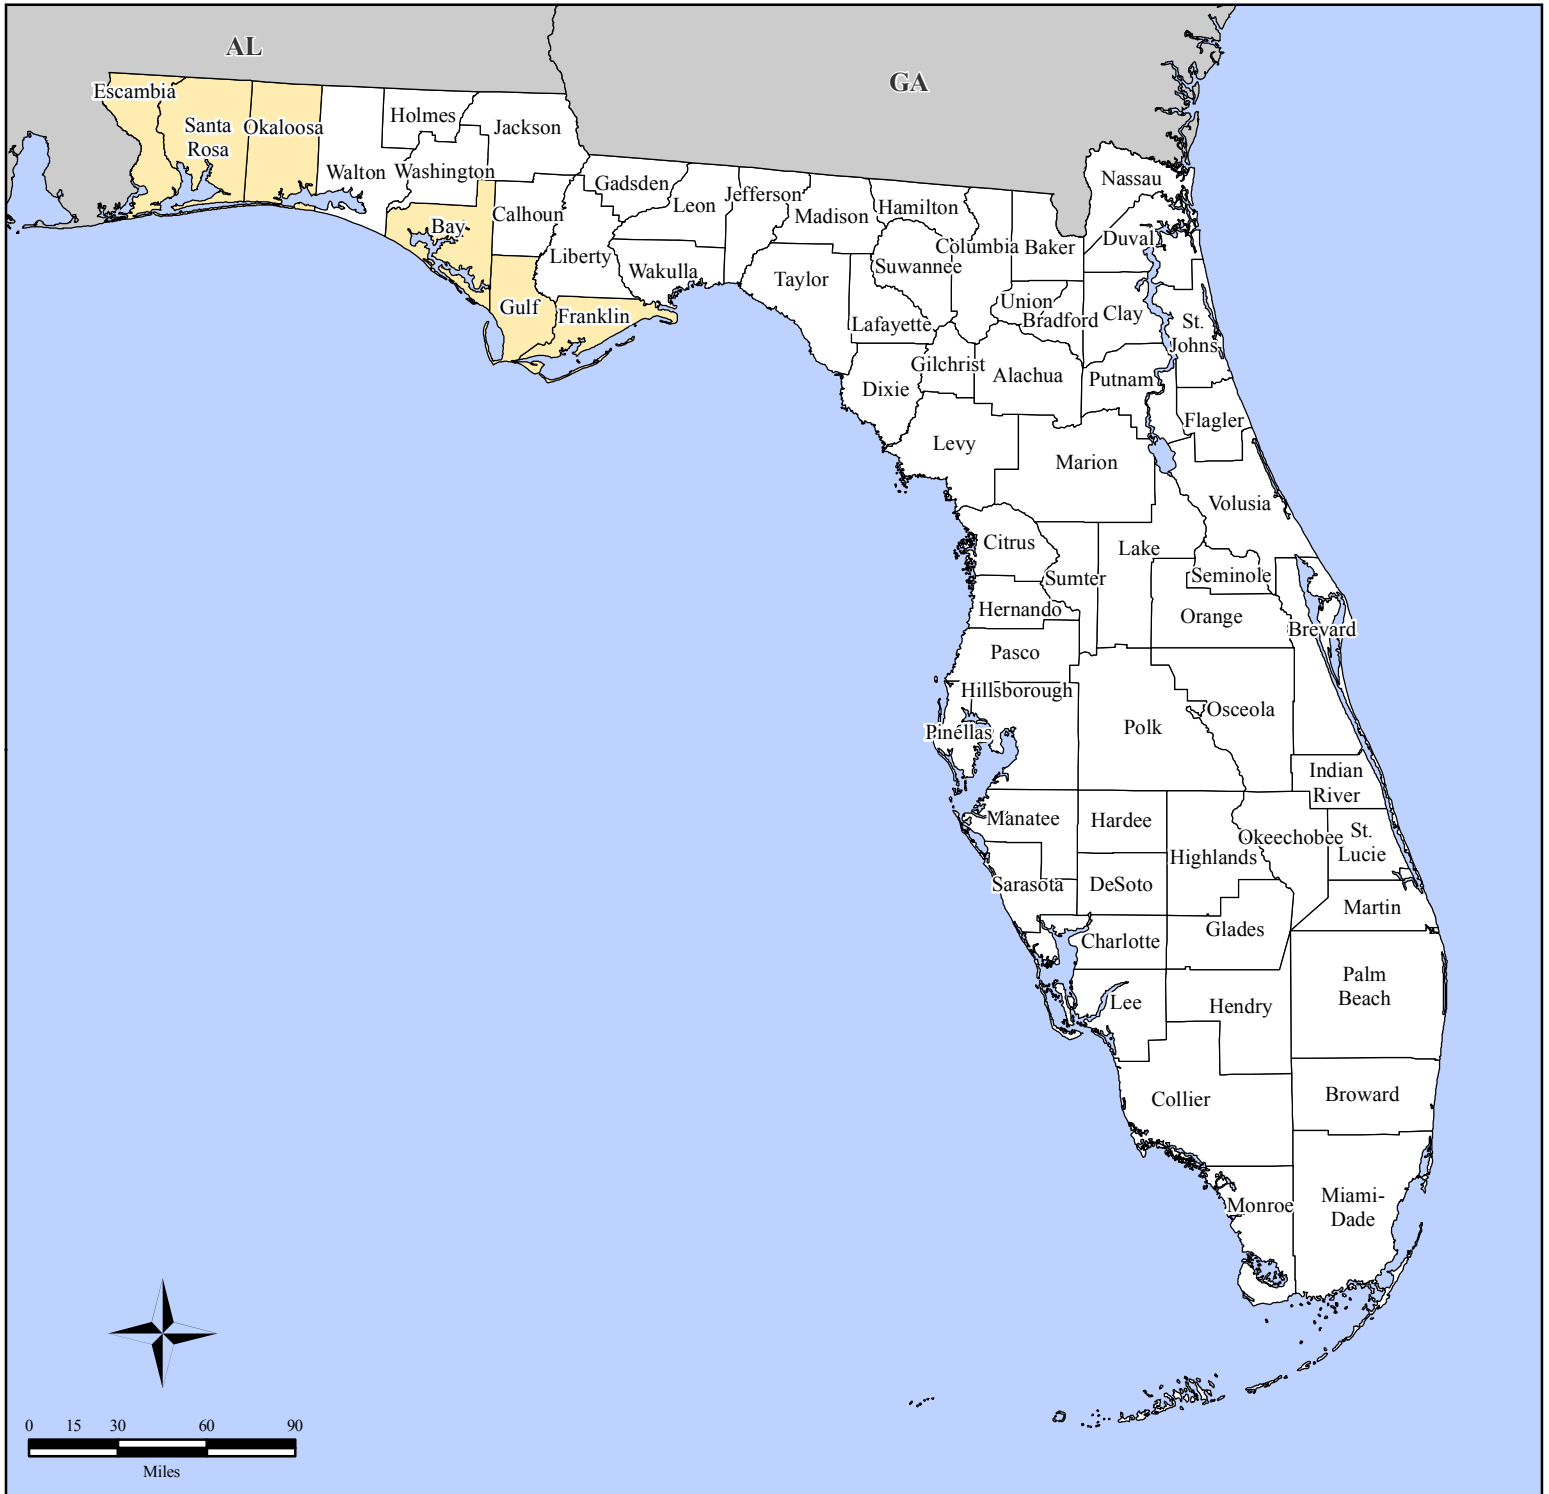

FEMA-1806-DR, Florida

Disaster Declaration as of 10/27/2008

Location Map

Legend

Designated Counties	
	No Designation
	Public Assistance

All counties are eligible for Hazard Mitigation

FEMA

*ITS Mapping & Analysis Center
Washington, DC*