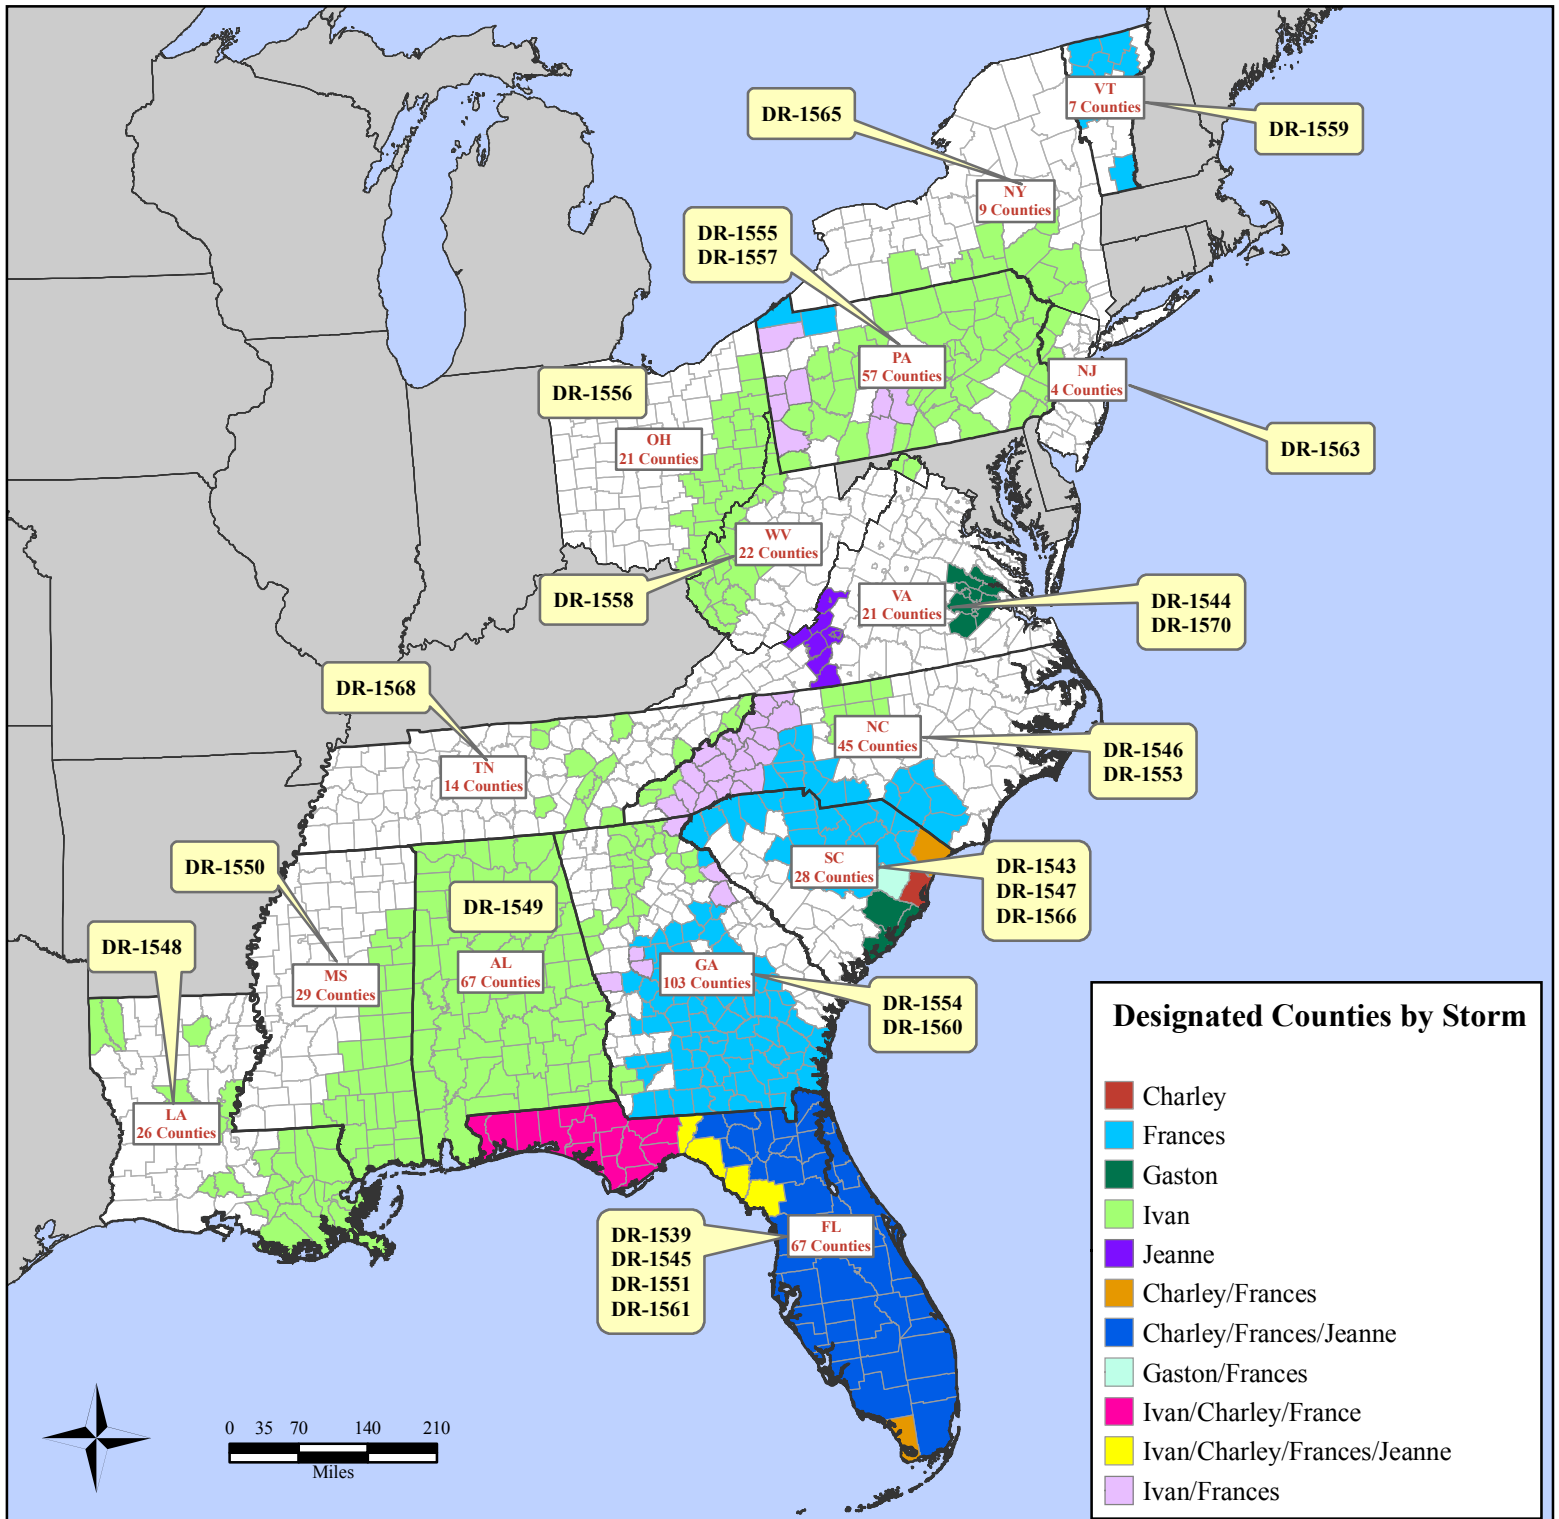

All 2004 Hurricane Related Declarations & Designated Counties

Location Map

FEMA

ITS Mapping and Analysis Center
Washington, DC
10/22/04 -- 16:03:00 EDT