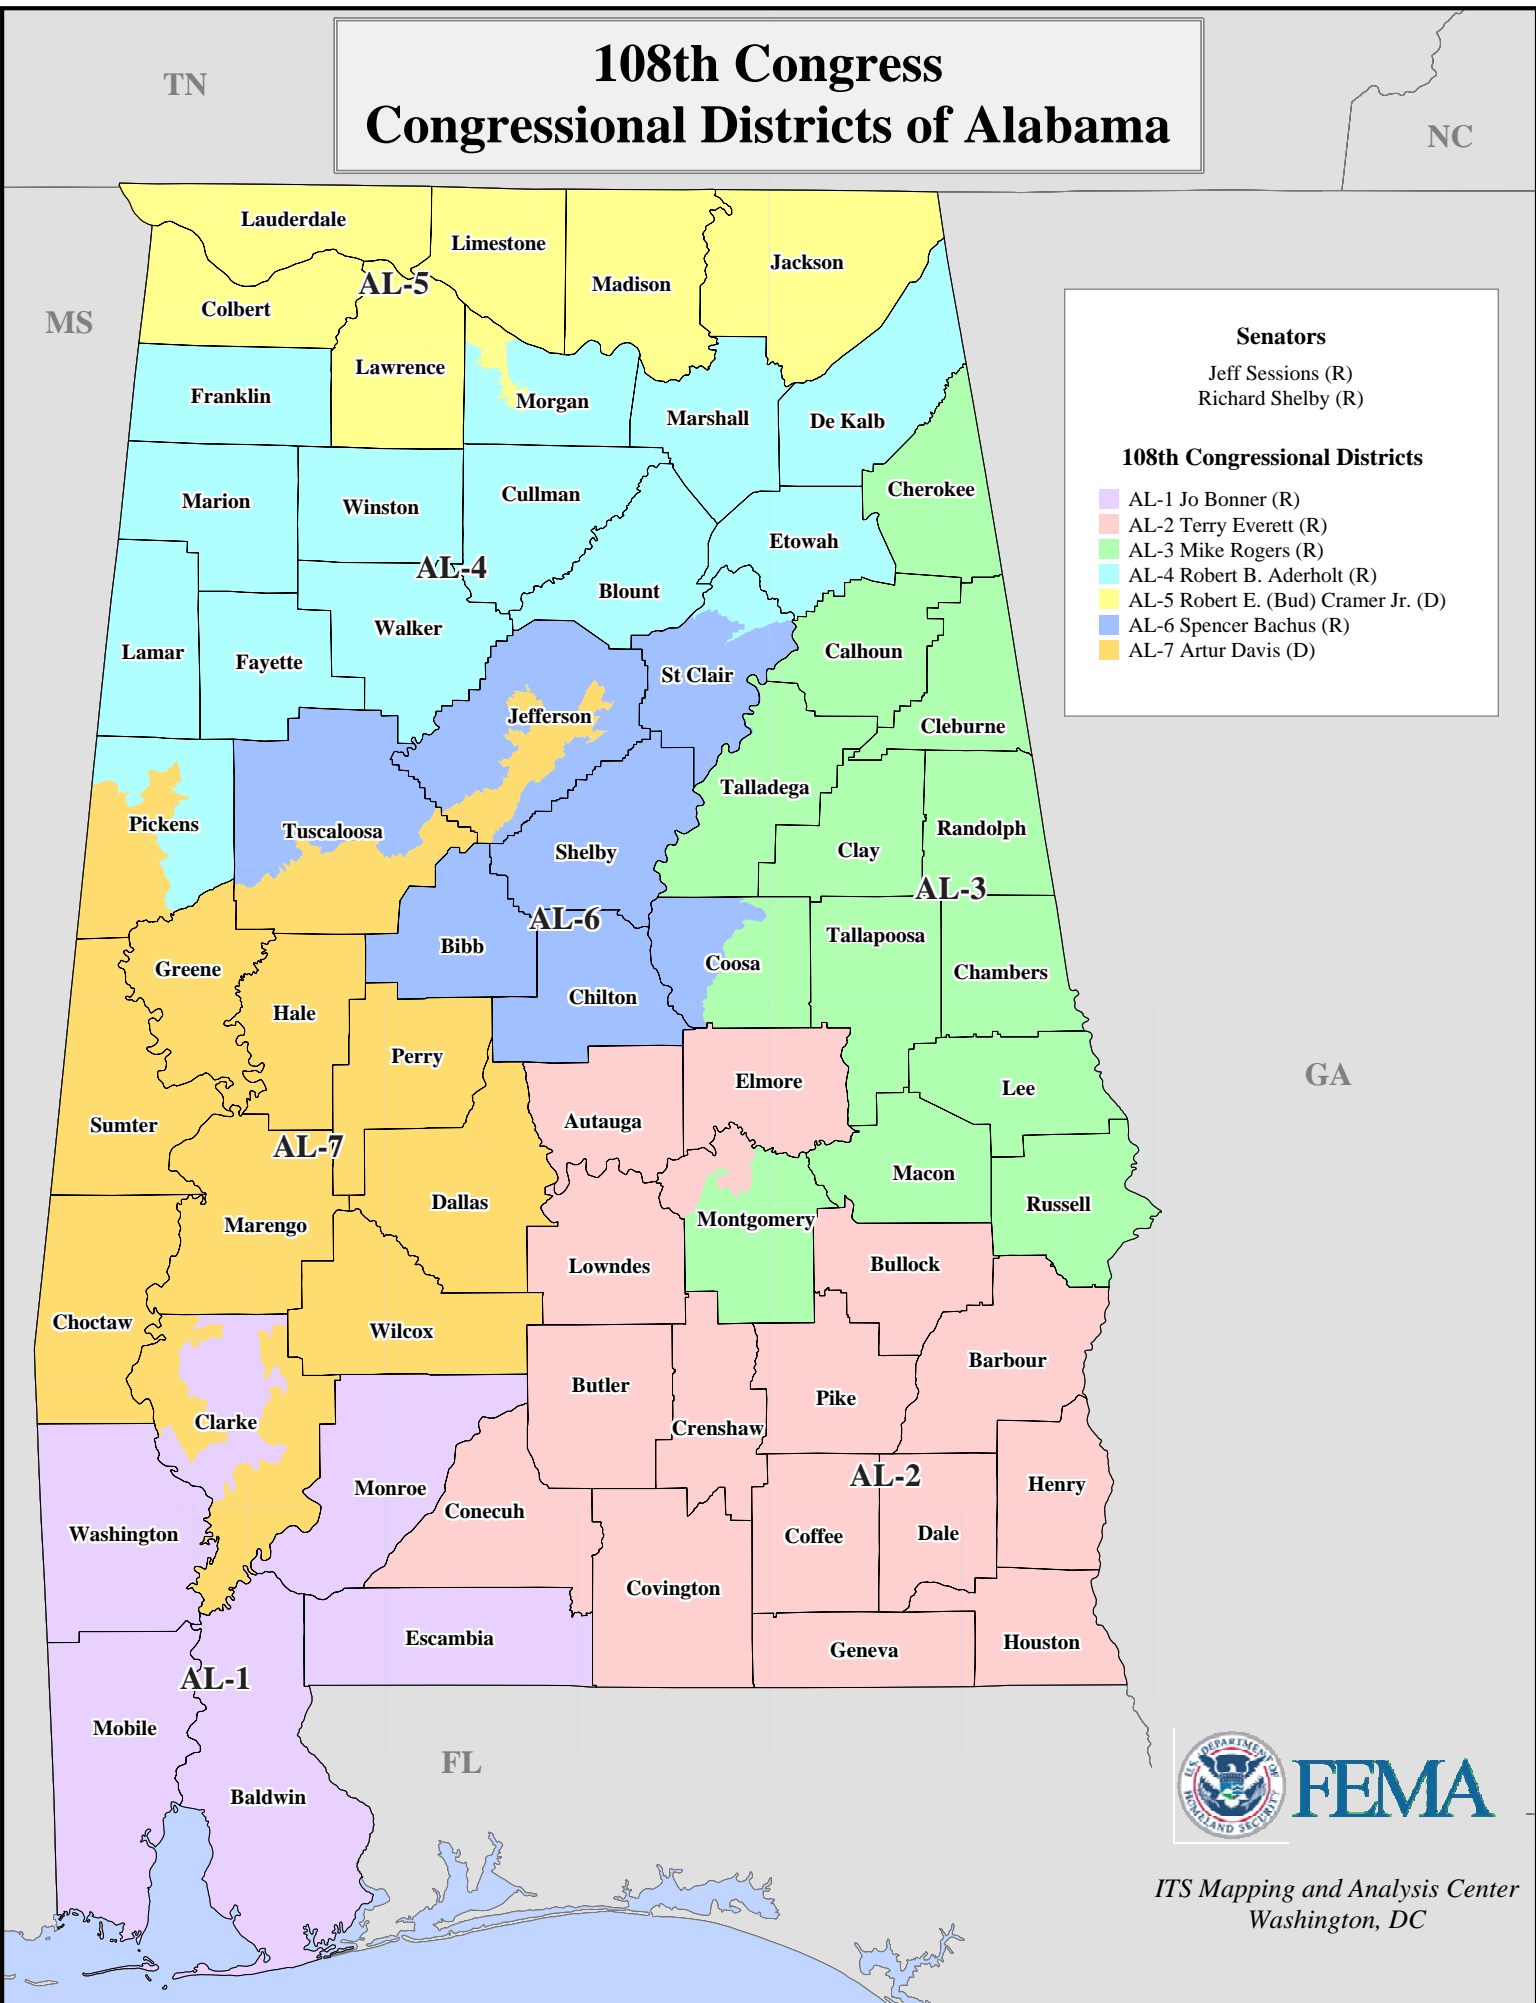

# 108th Congress Congressional Districts of Alabama

TN

NC

MS

GA

**Senators**  
 Jeff Sessions (R)  
 Richard Shelby (R)

**108th Congressional Districts**

- AL-1 Jo Bonner (R)
- AL-2 Terry Everett (R)
- AL-3 Mike Rogers (R)
- AL-4 Robert B. Aderholt (R)
- AL-5 Robert E. (Bud) Cramer Jr. (D)
- AL-6 Spencer Bachus (R)
- AL-7 Artur Davis (D)

**FEMA**

*ITS Mapping and Analysis Center  
Washington, DC*