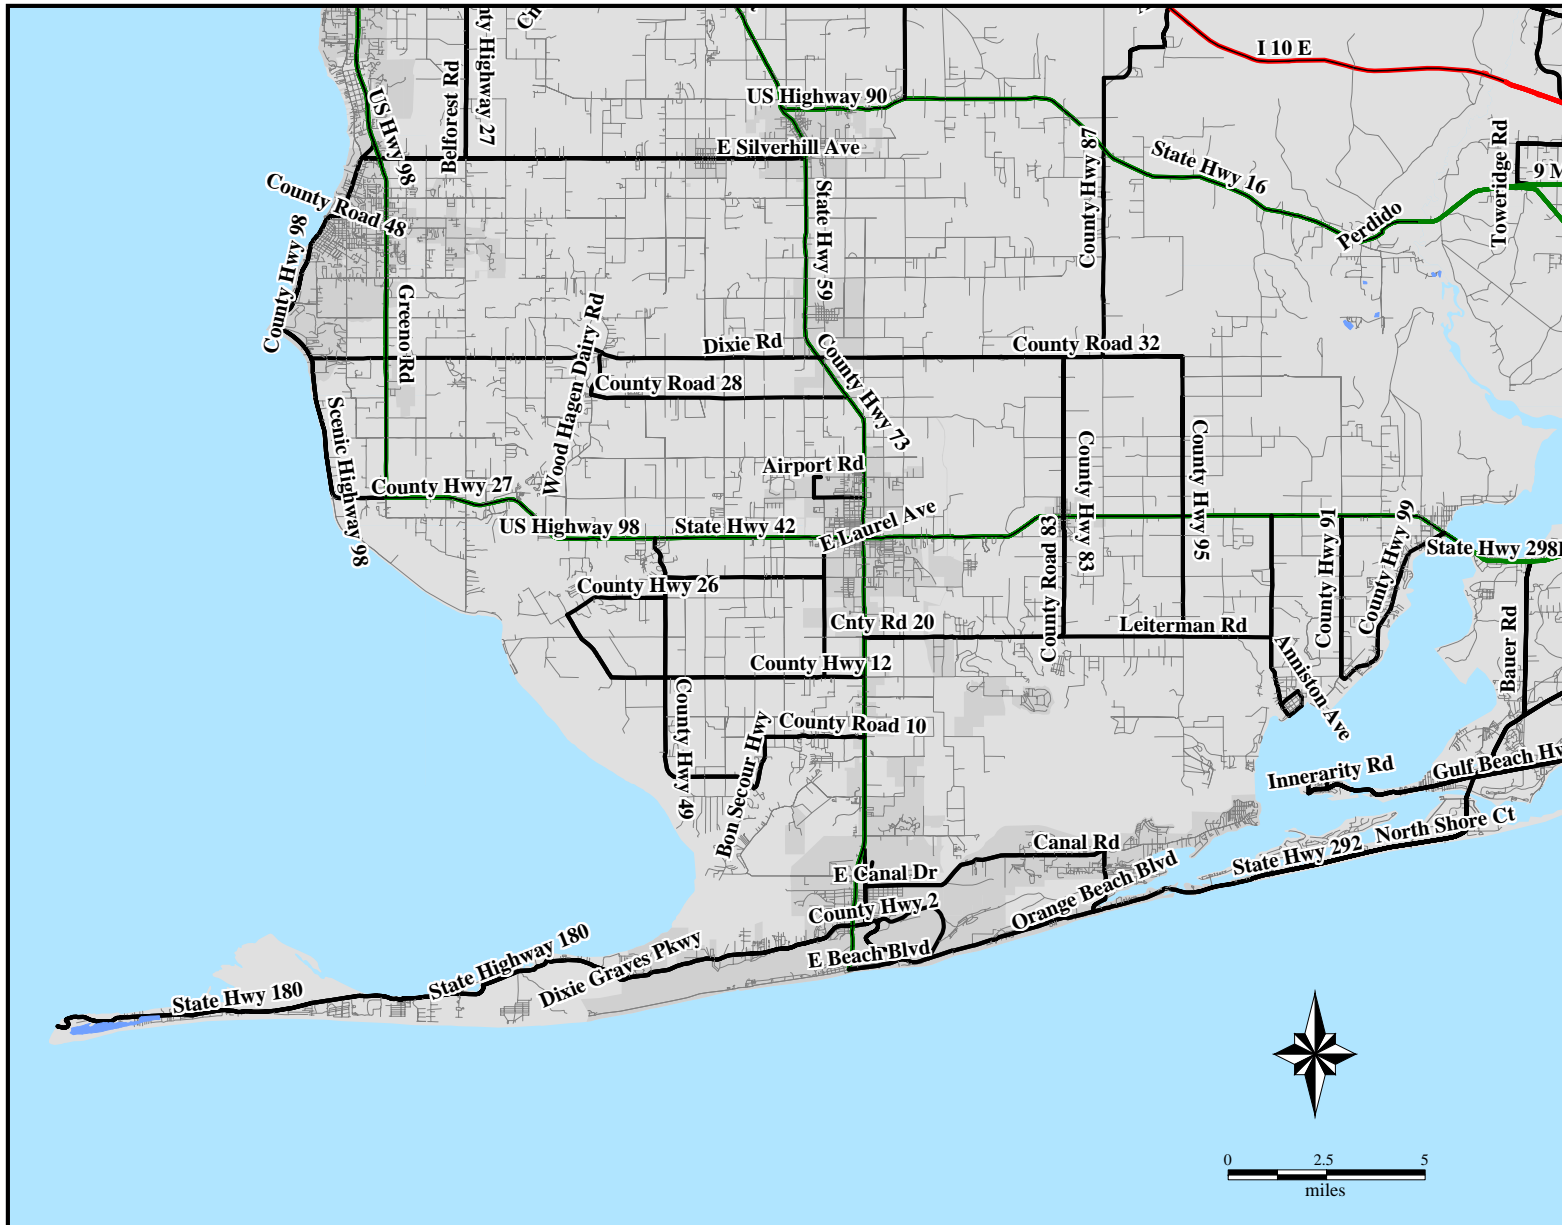

FEMA-1549-DR, Alabama

Imagery Derived Assessment - Baldwin, AL as of 9/18/2004

Location Map

Legend

 Flooded Area

Estimated Population
in Flooded Area:

Baldwin: 31

Estimated Housing Units
in Flooded Area:

Baldwin: 24

FEMA

ITS Mapping and Analysis Center
Washington, DC

9/19/2004 -- 01:56:07 EDT