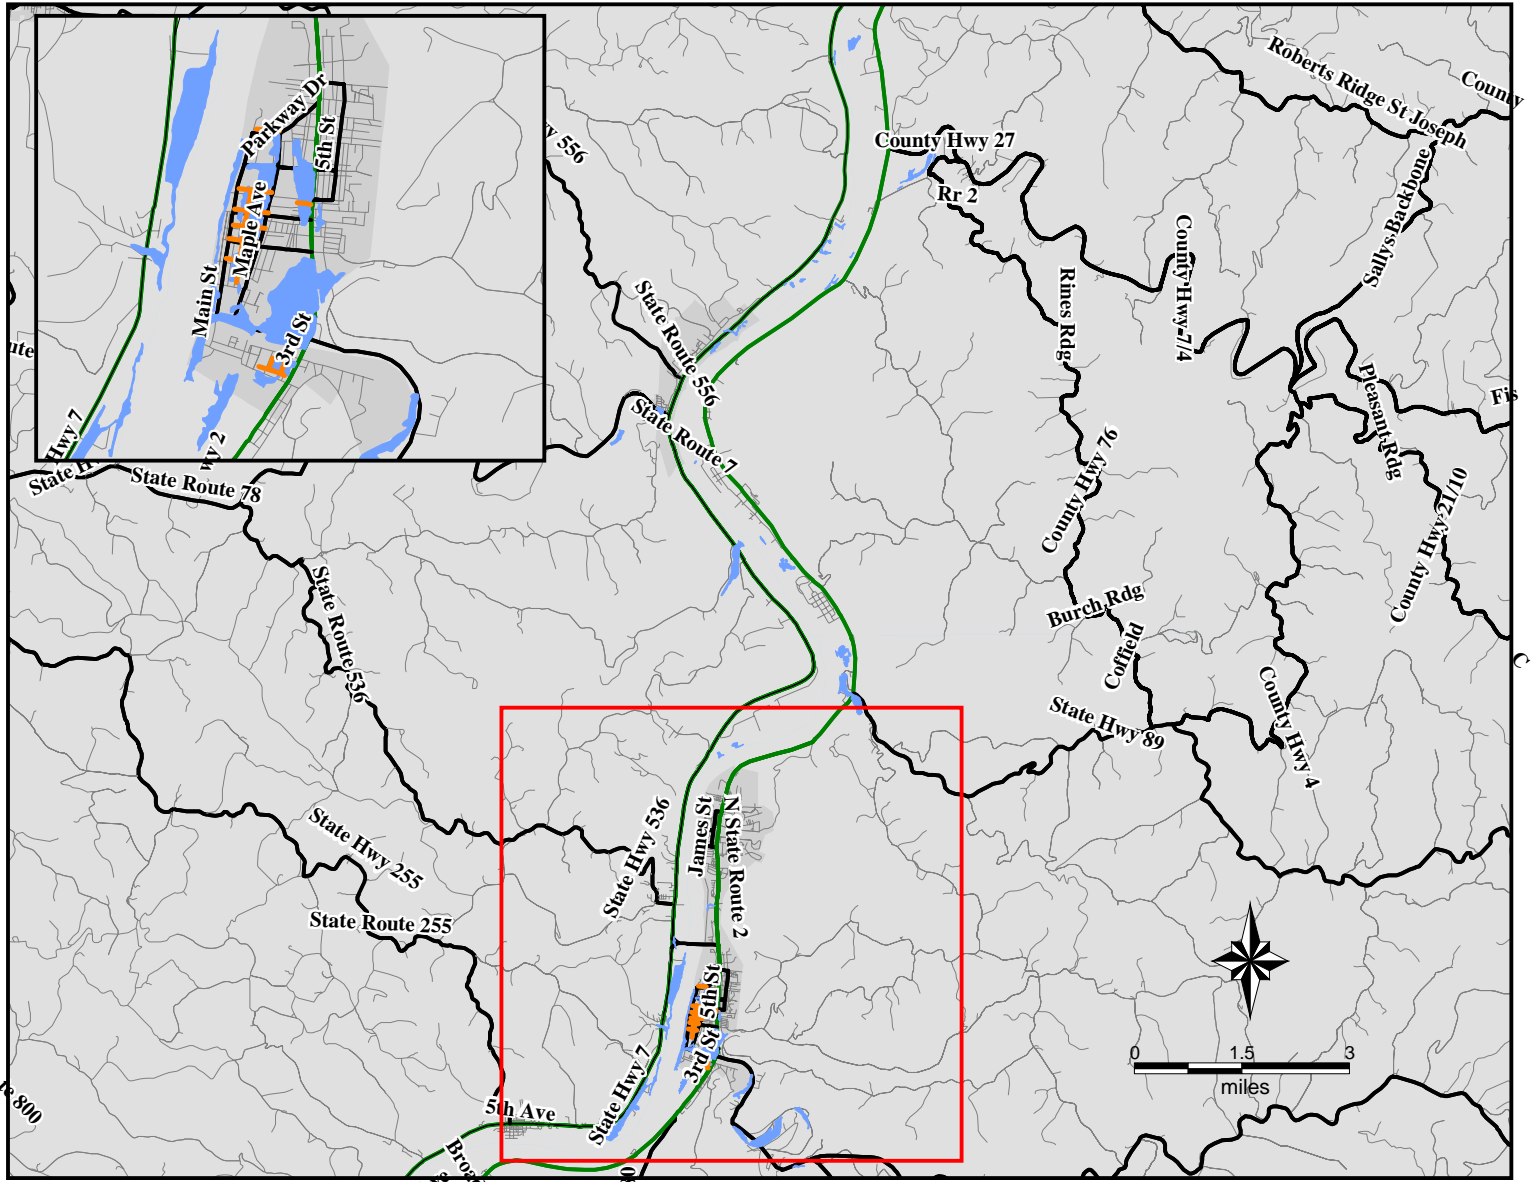

FEMA-1558-DR, West Virginia Imagery Derived Assessment Monroe, OH / Marshall, Wetzel, WV as of 09/20/2004

Location Map

Legend

Estimated Population in Flooded Area:
Monroe: 10
Marshall: 121

Estimated Housing Units in Flooded Area:
Monroe: 5
Marshall: 55

*ITS Mapping and Analysis Center
 Washington, DC
 9/27/2004 -- 17:57:29 EDT*