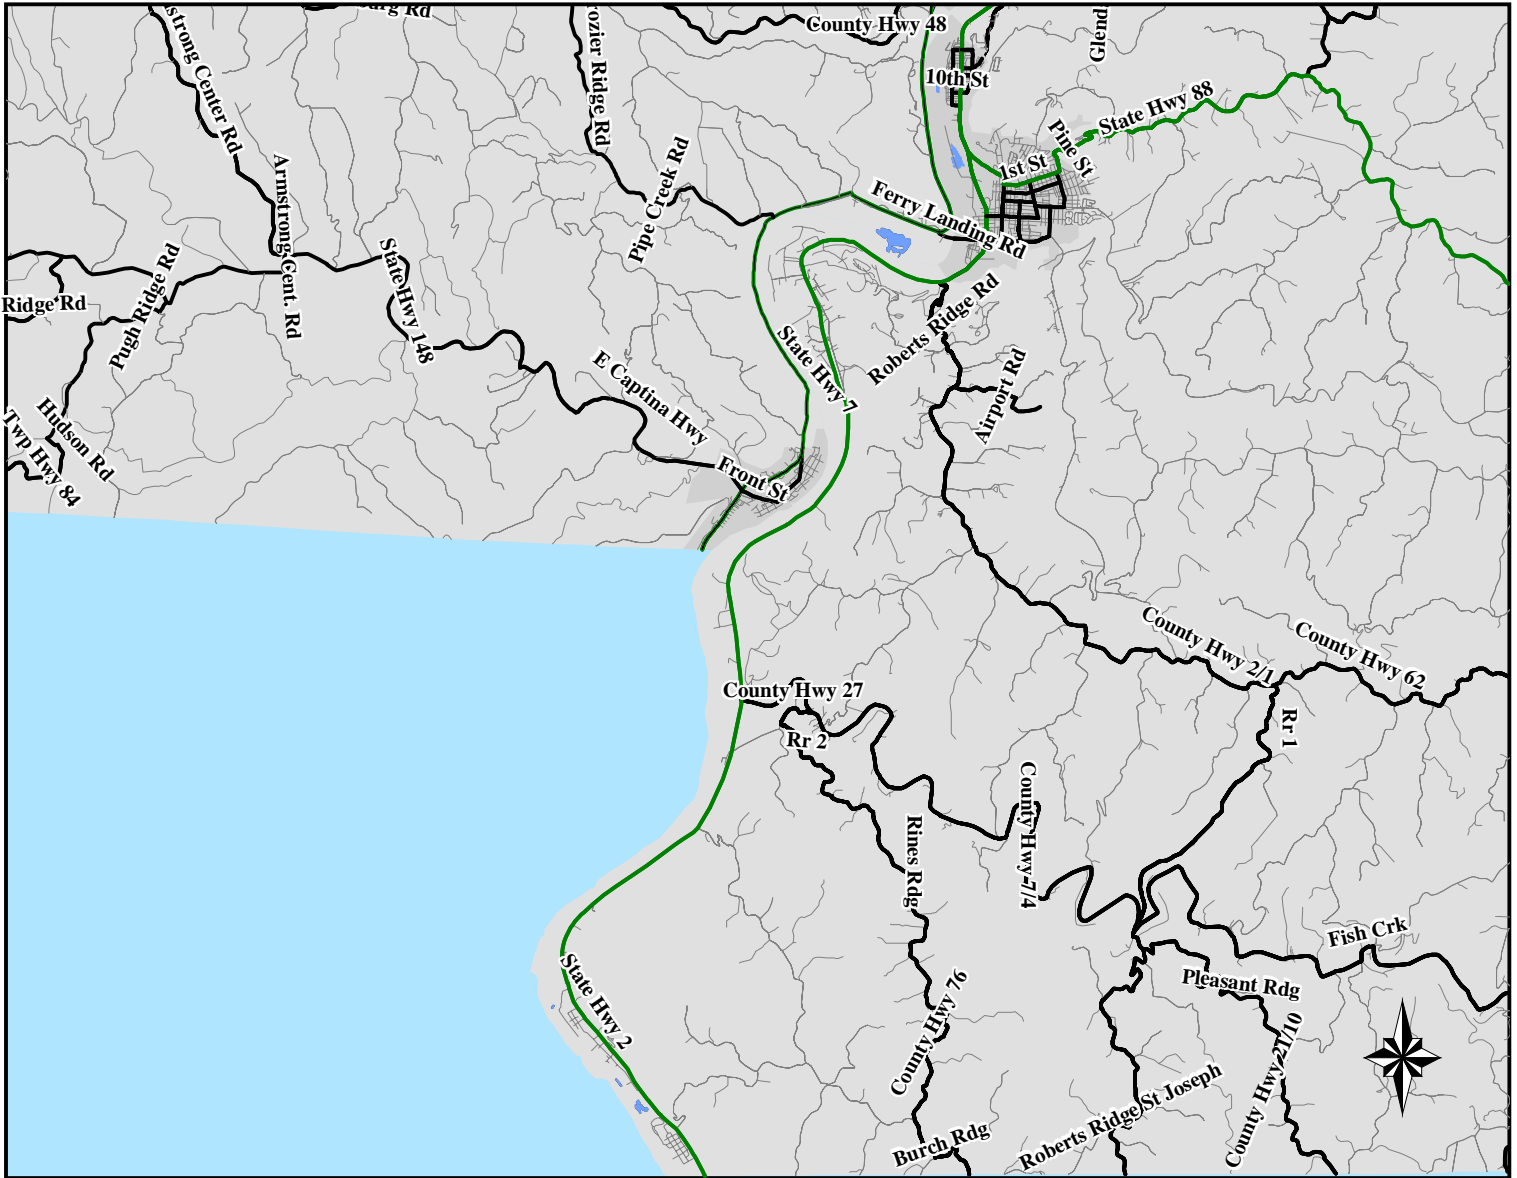

# FEMA-1558-DR, West Virginia Imagery Derived Assessment - Marshall, WV as of 9/21/2004

Location Map

Legend

Estimated Population in  
Flooded Area:

**Marshall: 3**

Estimated Housing Units in  
Flooded Area:

**Marshall: 1**

Location Map

ITS Mapping and Analysis Center  
Washington, DC

9/21/2004 -- 16:34:09 EDT