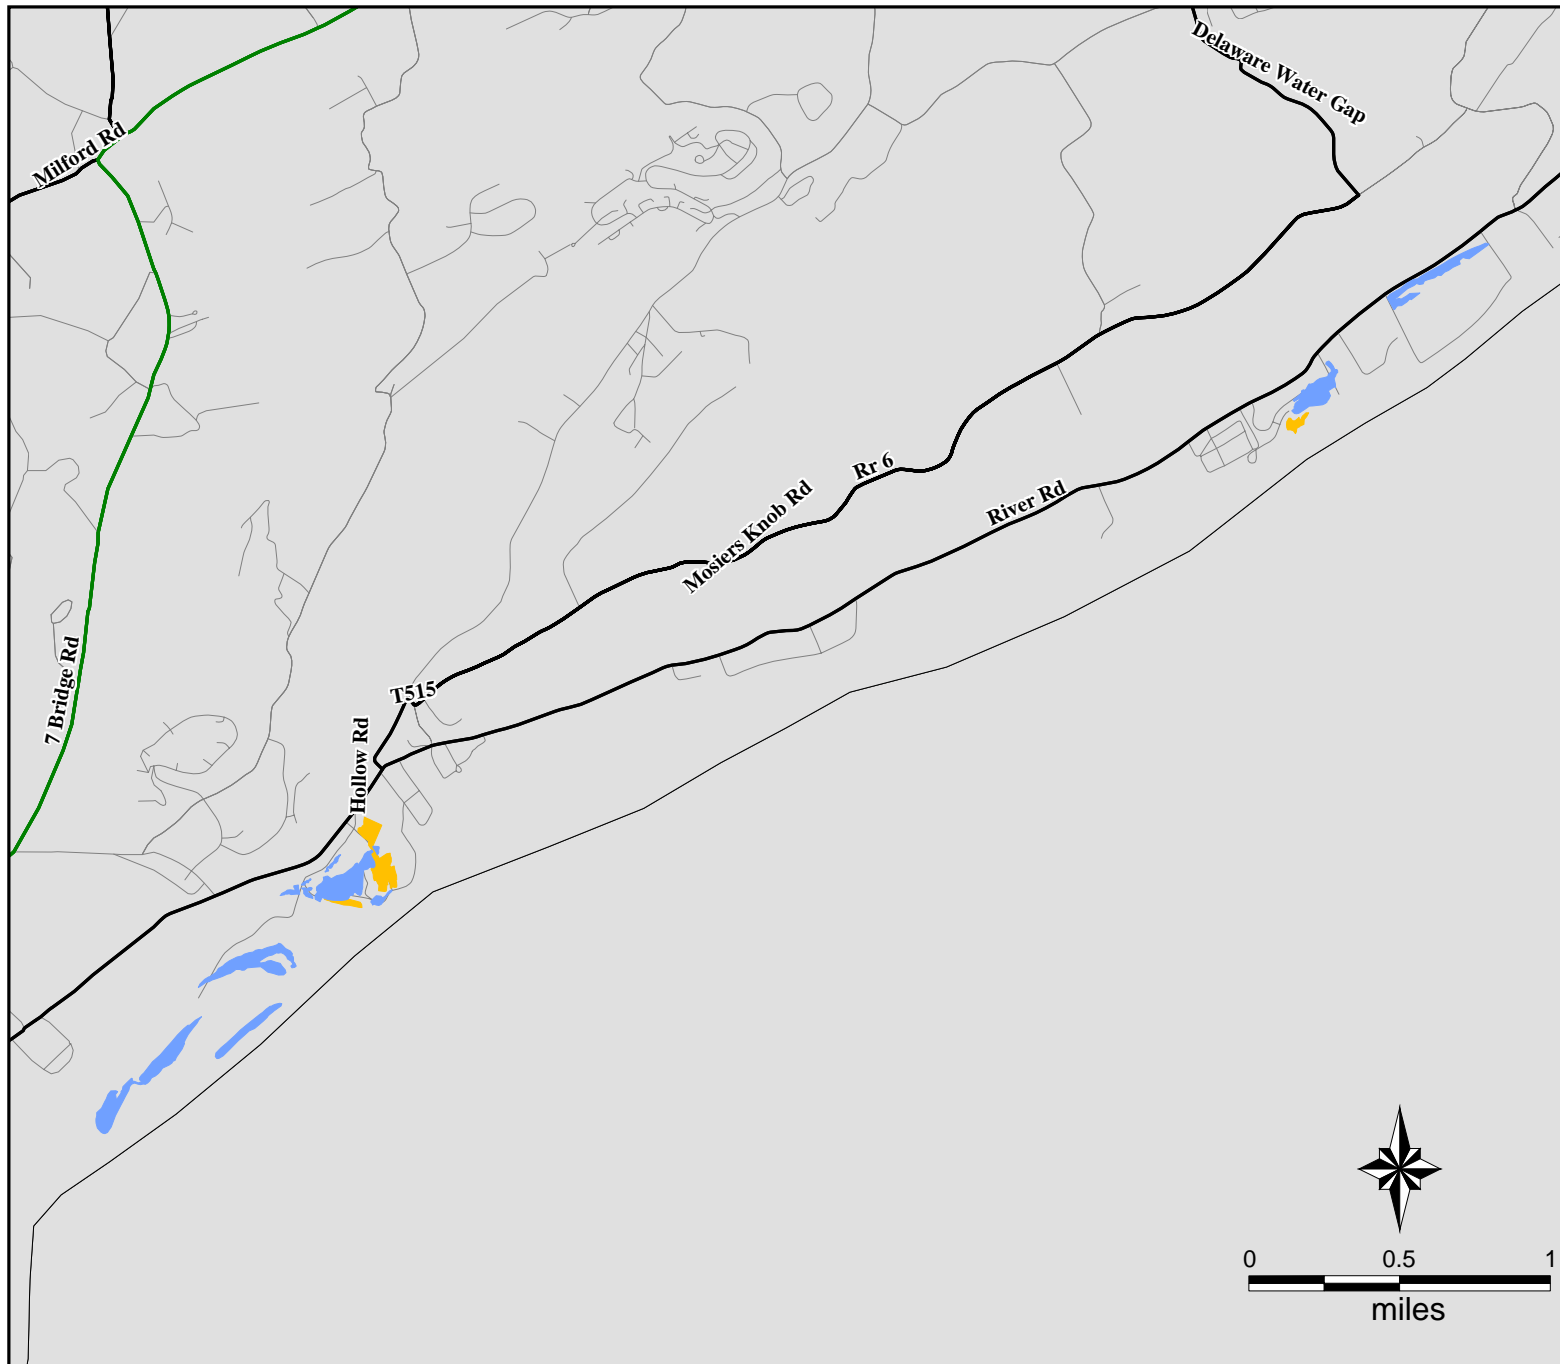

# FEMA-1557-DR, Pennsylvania

## Imagery Derived Assessment - Monroe, PA as of 09/20/2004

Location Map

Legend

Estimated Population in

**Flooded Area: 10**

**Saturated Area: 5**

Estimated Housing Units in

**Flooded Area: 8**

**Saturated Area: 3**

**FEMA**

ITS Mapping and Analysis Center

Washington, DC

9/27/2004 -- 19:05:39 EDT