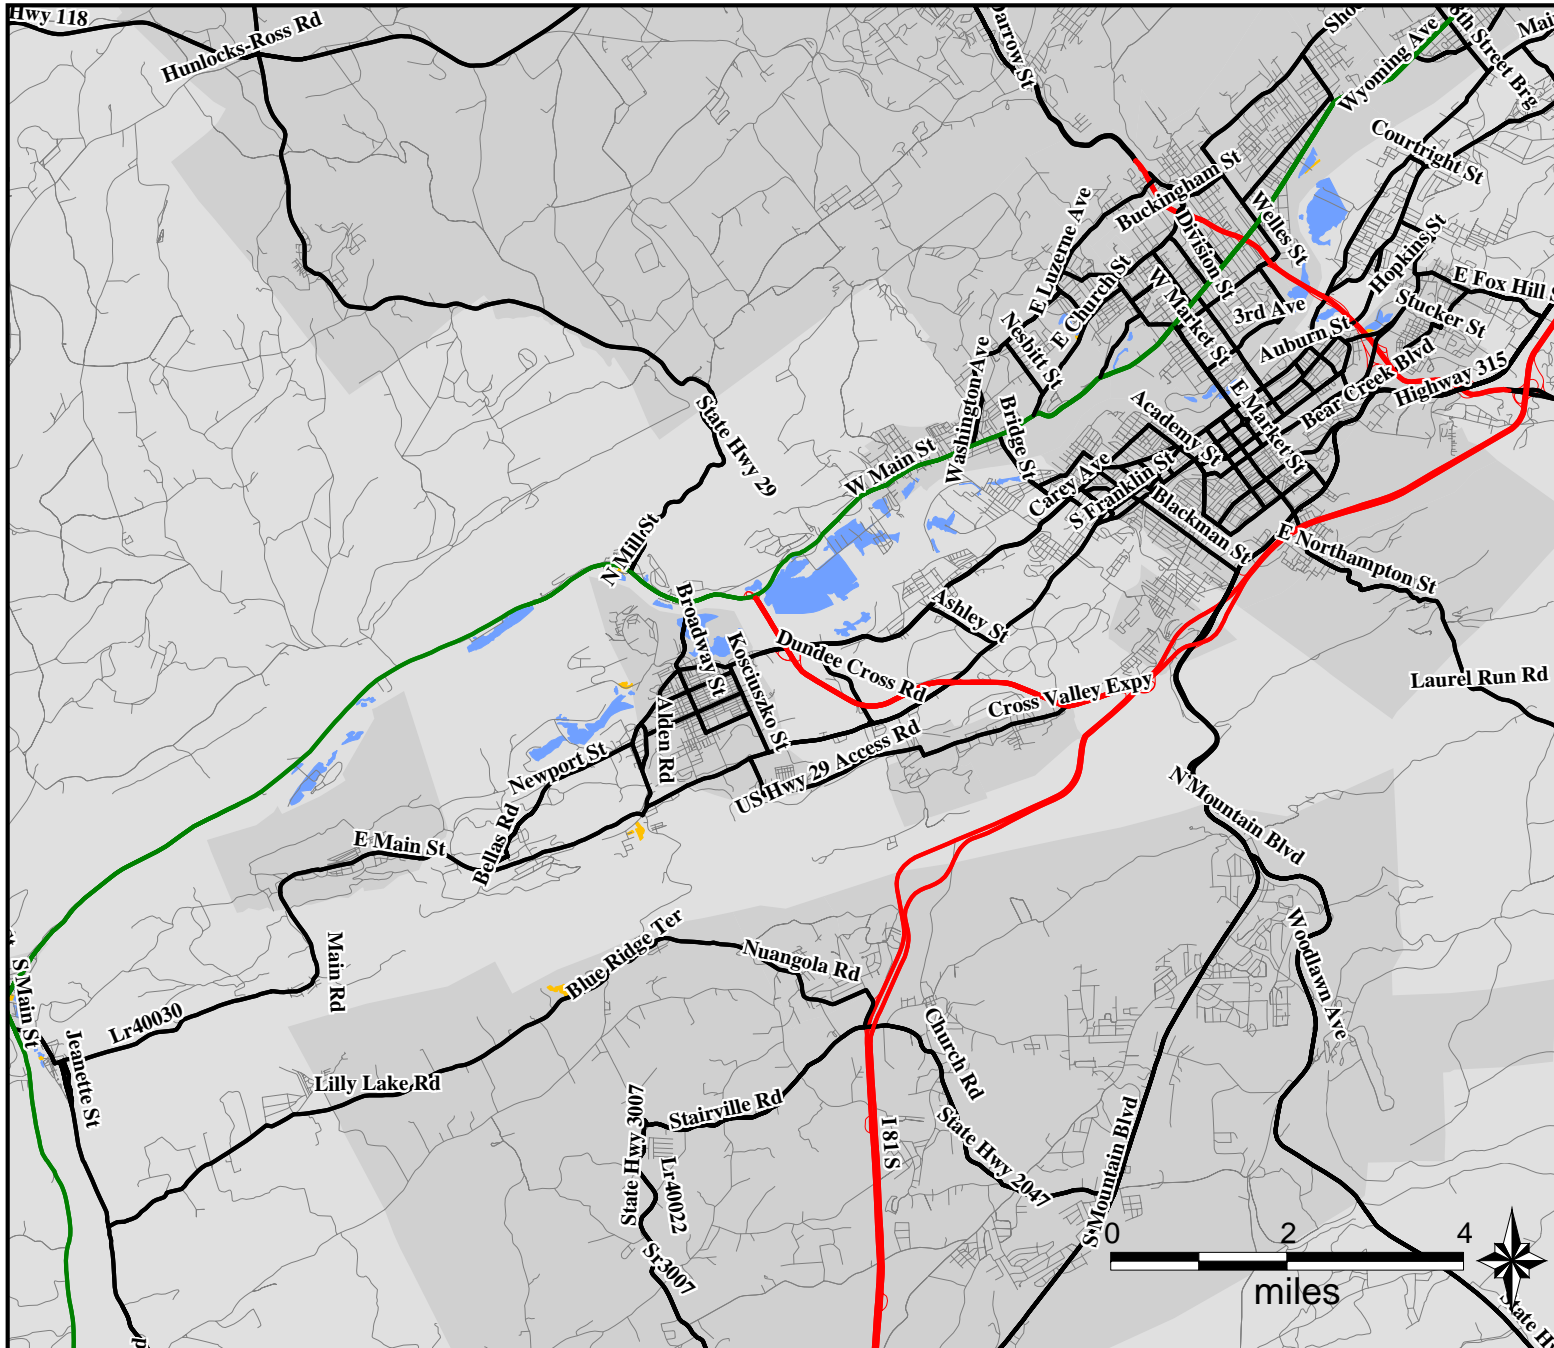

FEMA-1557-DR, Pennsylvania

Imagery Derived Assessment - Luzerne, PA as of 09/27/2004

Legend

- Flooded Area
- Saturated Area

Estimated Population in

Flooded Area: 438

Saturated Area: 29

Estimated Housing Units in

Flooded Area: 197

Saturated Area: 13

FEMA

ITS Mapping and Analysis Center
Washington, DC

9/27/2004 -- 18:37:54 EDT