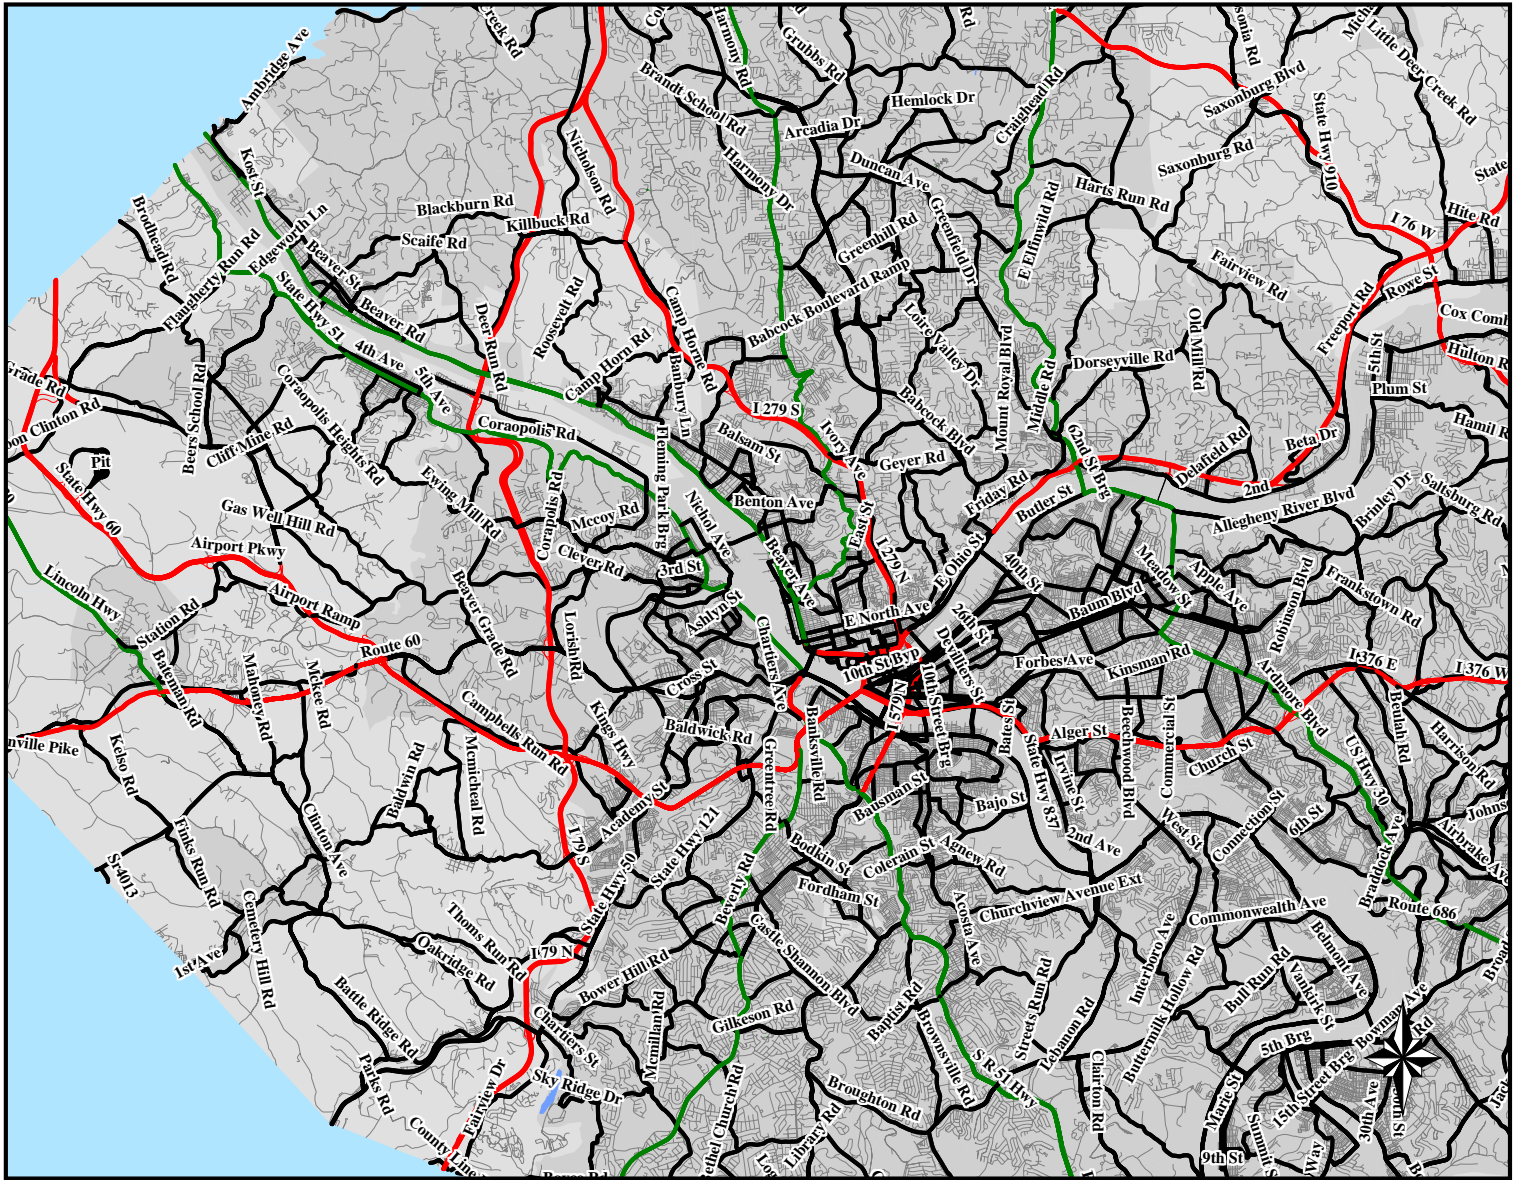

FEMA-1557-DR, Pennsylvania

Imagery Derived Assessment - Allegheny, PA as of 9/21/2004

Location Map

Legend

Estimated Population in: Estimated Housing Units in:

Flooded Area: 4

Flooded Area: 2

FEMA

ITS Mapping and Analysis Center
Washington, DC
9/21/2004 -- 16:17:00 EDT