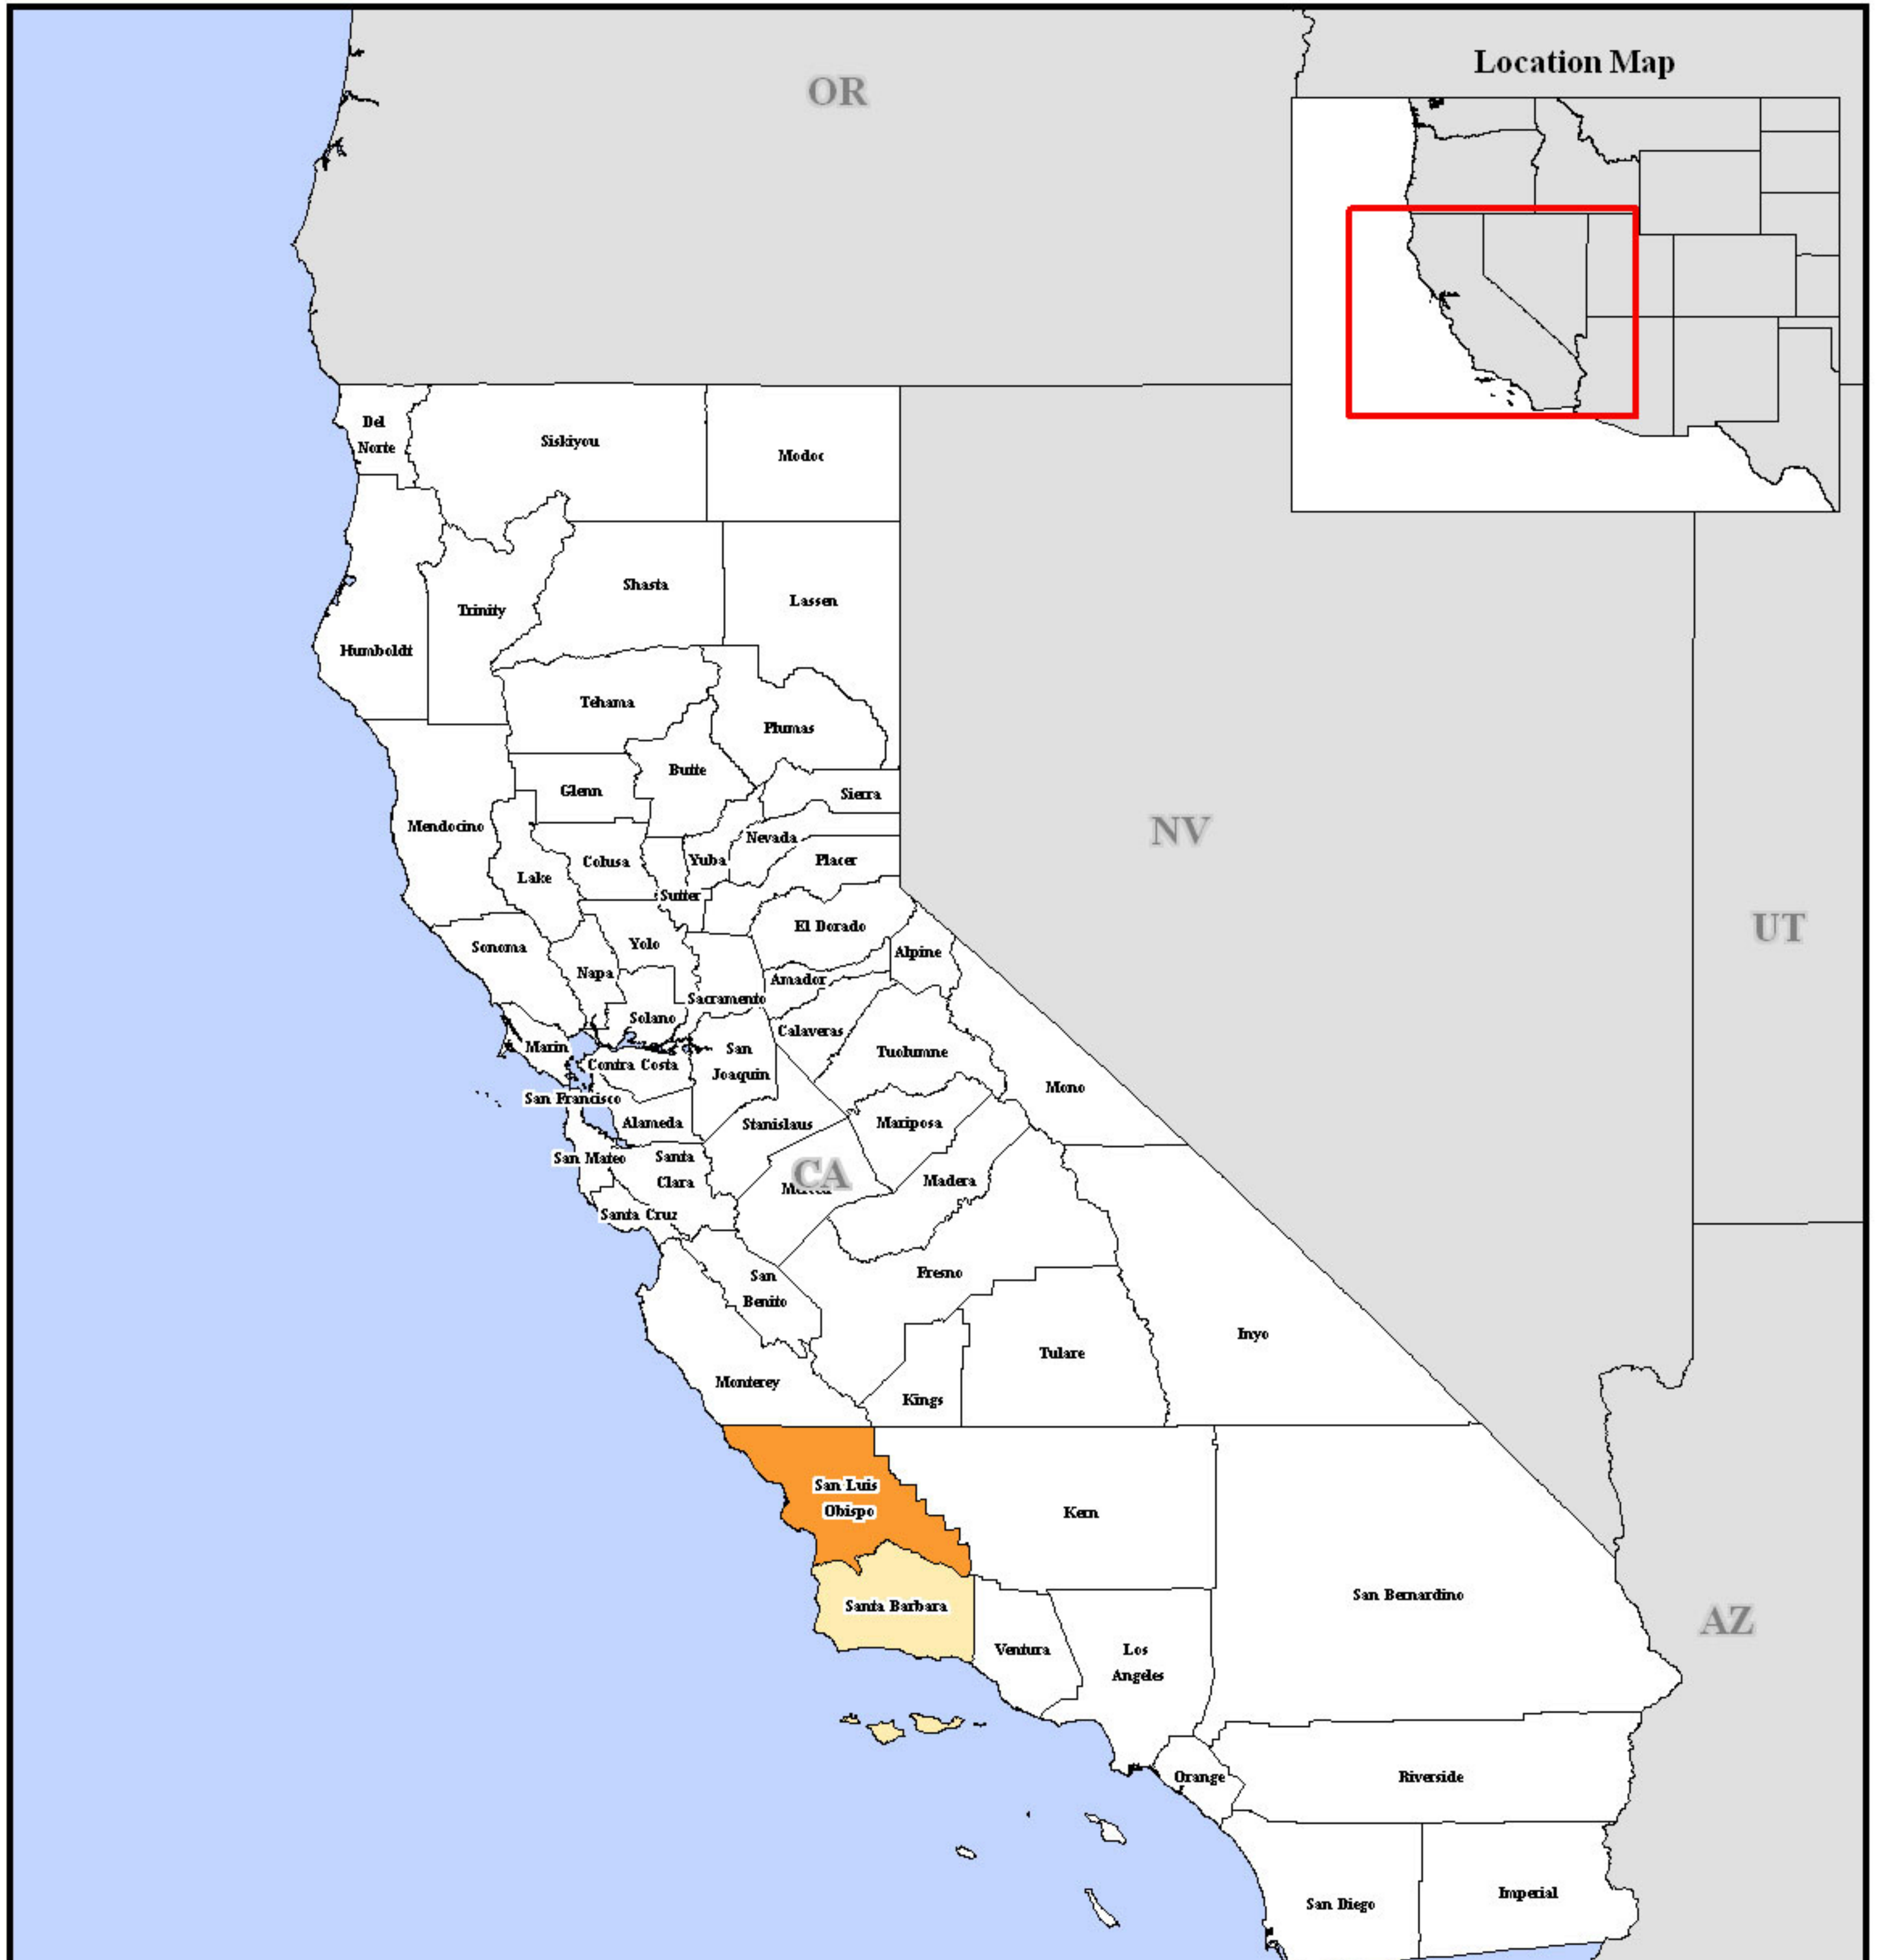

FEMA-1505_DR, California

Disaster Declaration as of 1/13/2004

ITS Mapping and Analysis Center
Washington, DC
1/14/2004 -- 13:16:17 EST

Legend

Declared Counties
(All Counties are eligible for Hazard Mitigation)