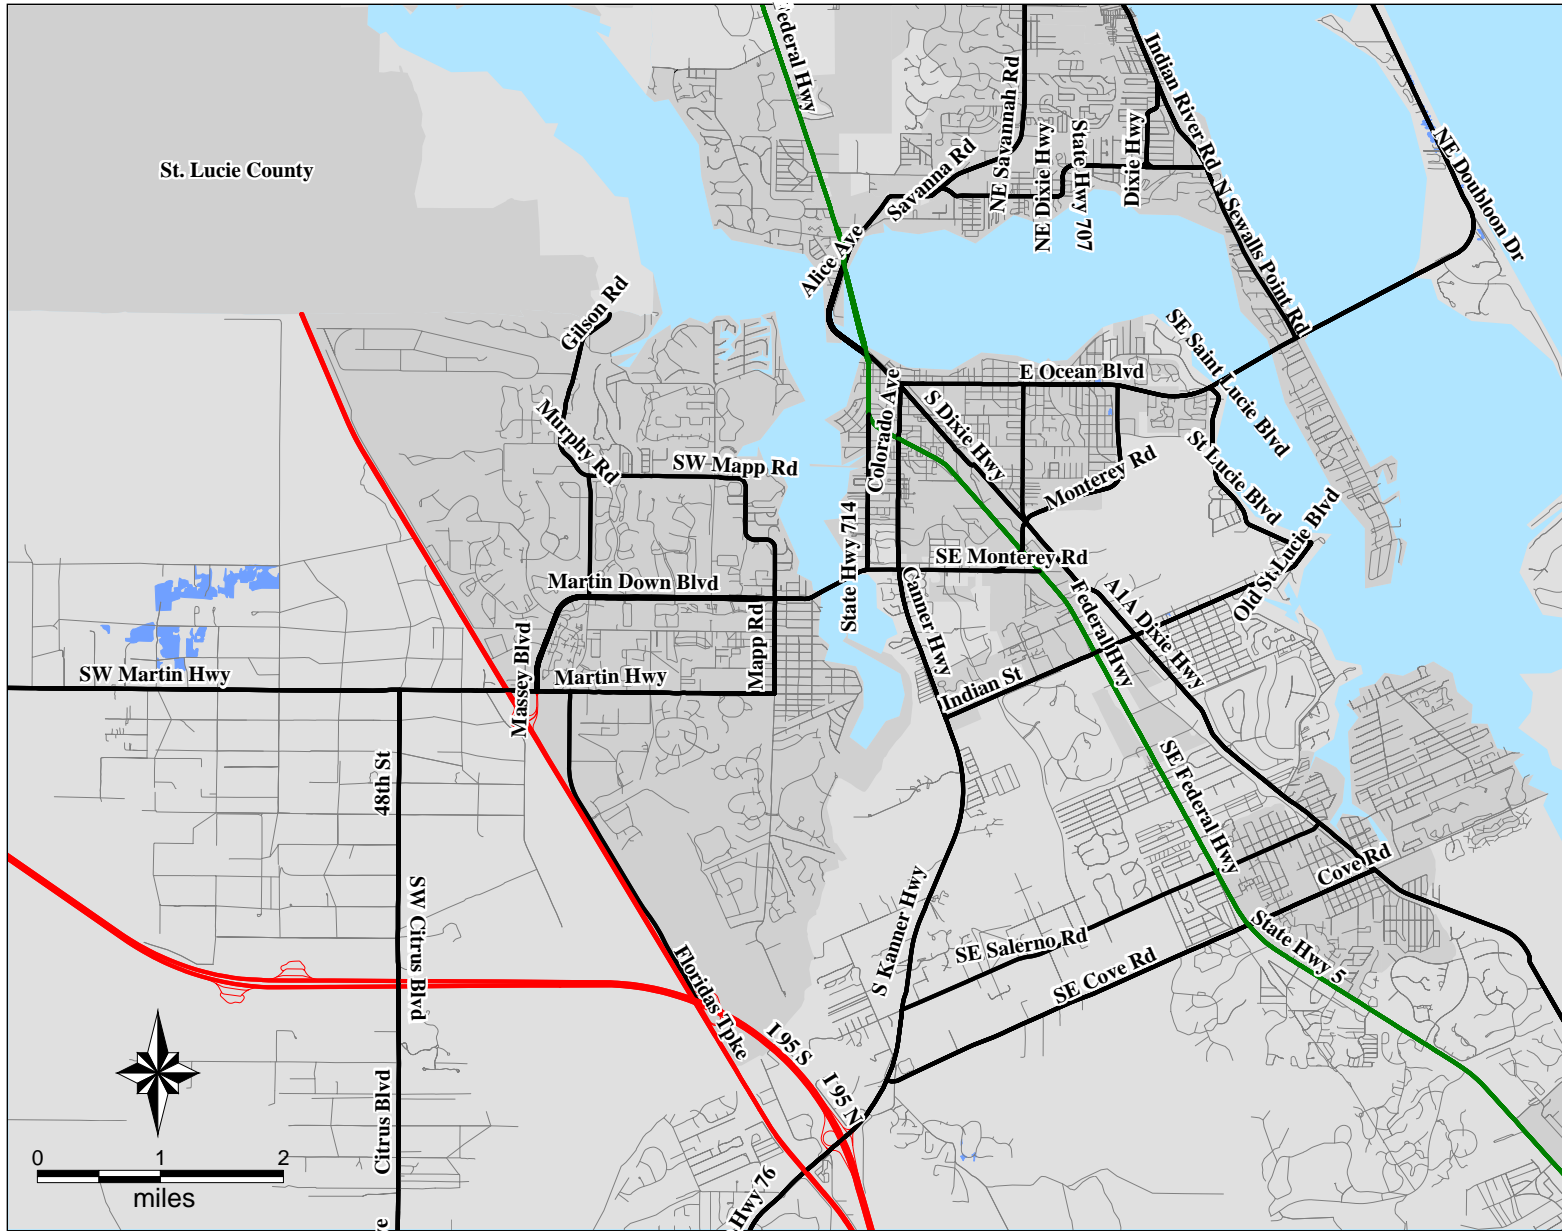

FEMA-1561-DR, Florida

Imagery Derived Assessment - Martin, FL as of 10/1/2004

Location Map

Legend

Estimated Population in

Flooded Area: 19

Estimated Housing Units in

Flooded Area: 12

FEMA

ITS Mapping and Analysis Center
Washington, DC

10/5/2004 -- 11:47:18 EDT