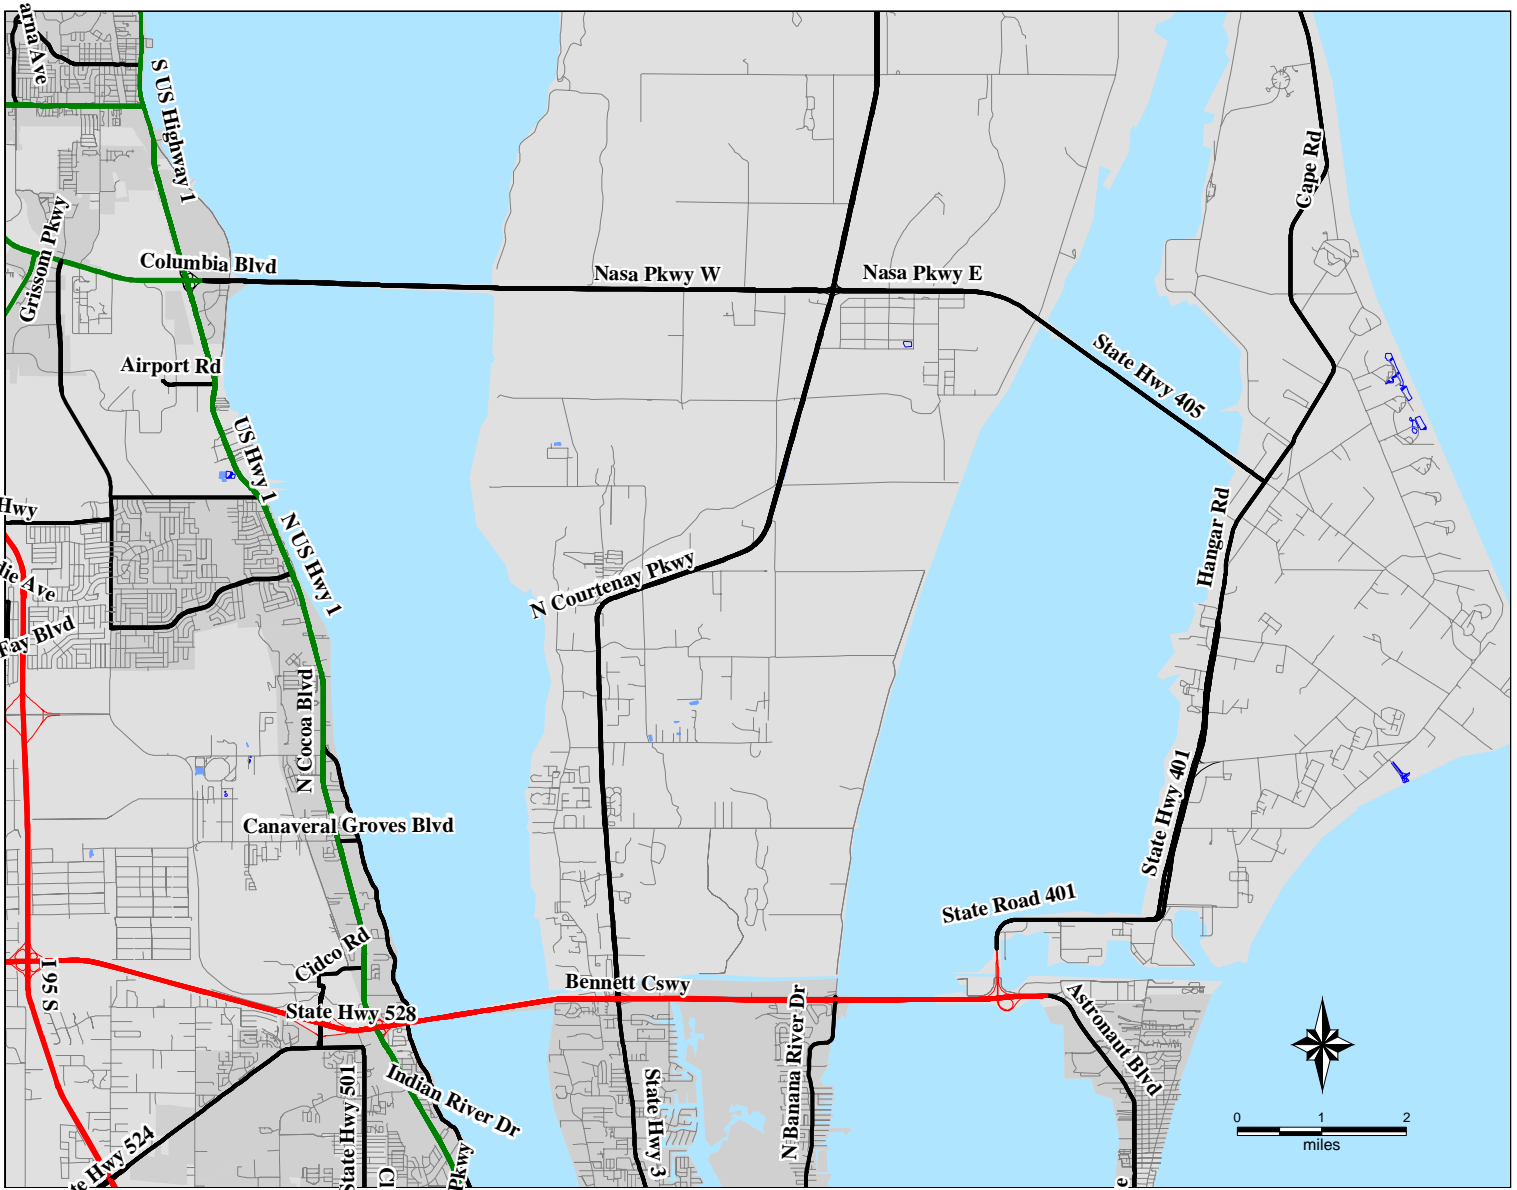

FEMA-1561-DR, Florida

Imagery Derived Assessment - Brevard, FL as of 09/28/2004

Location Map

Legend

FEMA

ITS Mapping and Analysis Center
Washington, DC
9/29/2004 -- 17:49:12 EDT

J:\2004\disaster\hurricanes\jeanne\rs_brevard_flood_0928.wor

Estimated Population in:

Flooded Area: N/A

Saturated Area: 2

Estimated Housing Units in:

Flooded Area: N/A

Saturated Area: 1