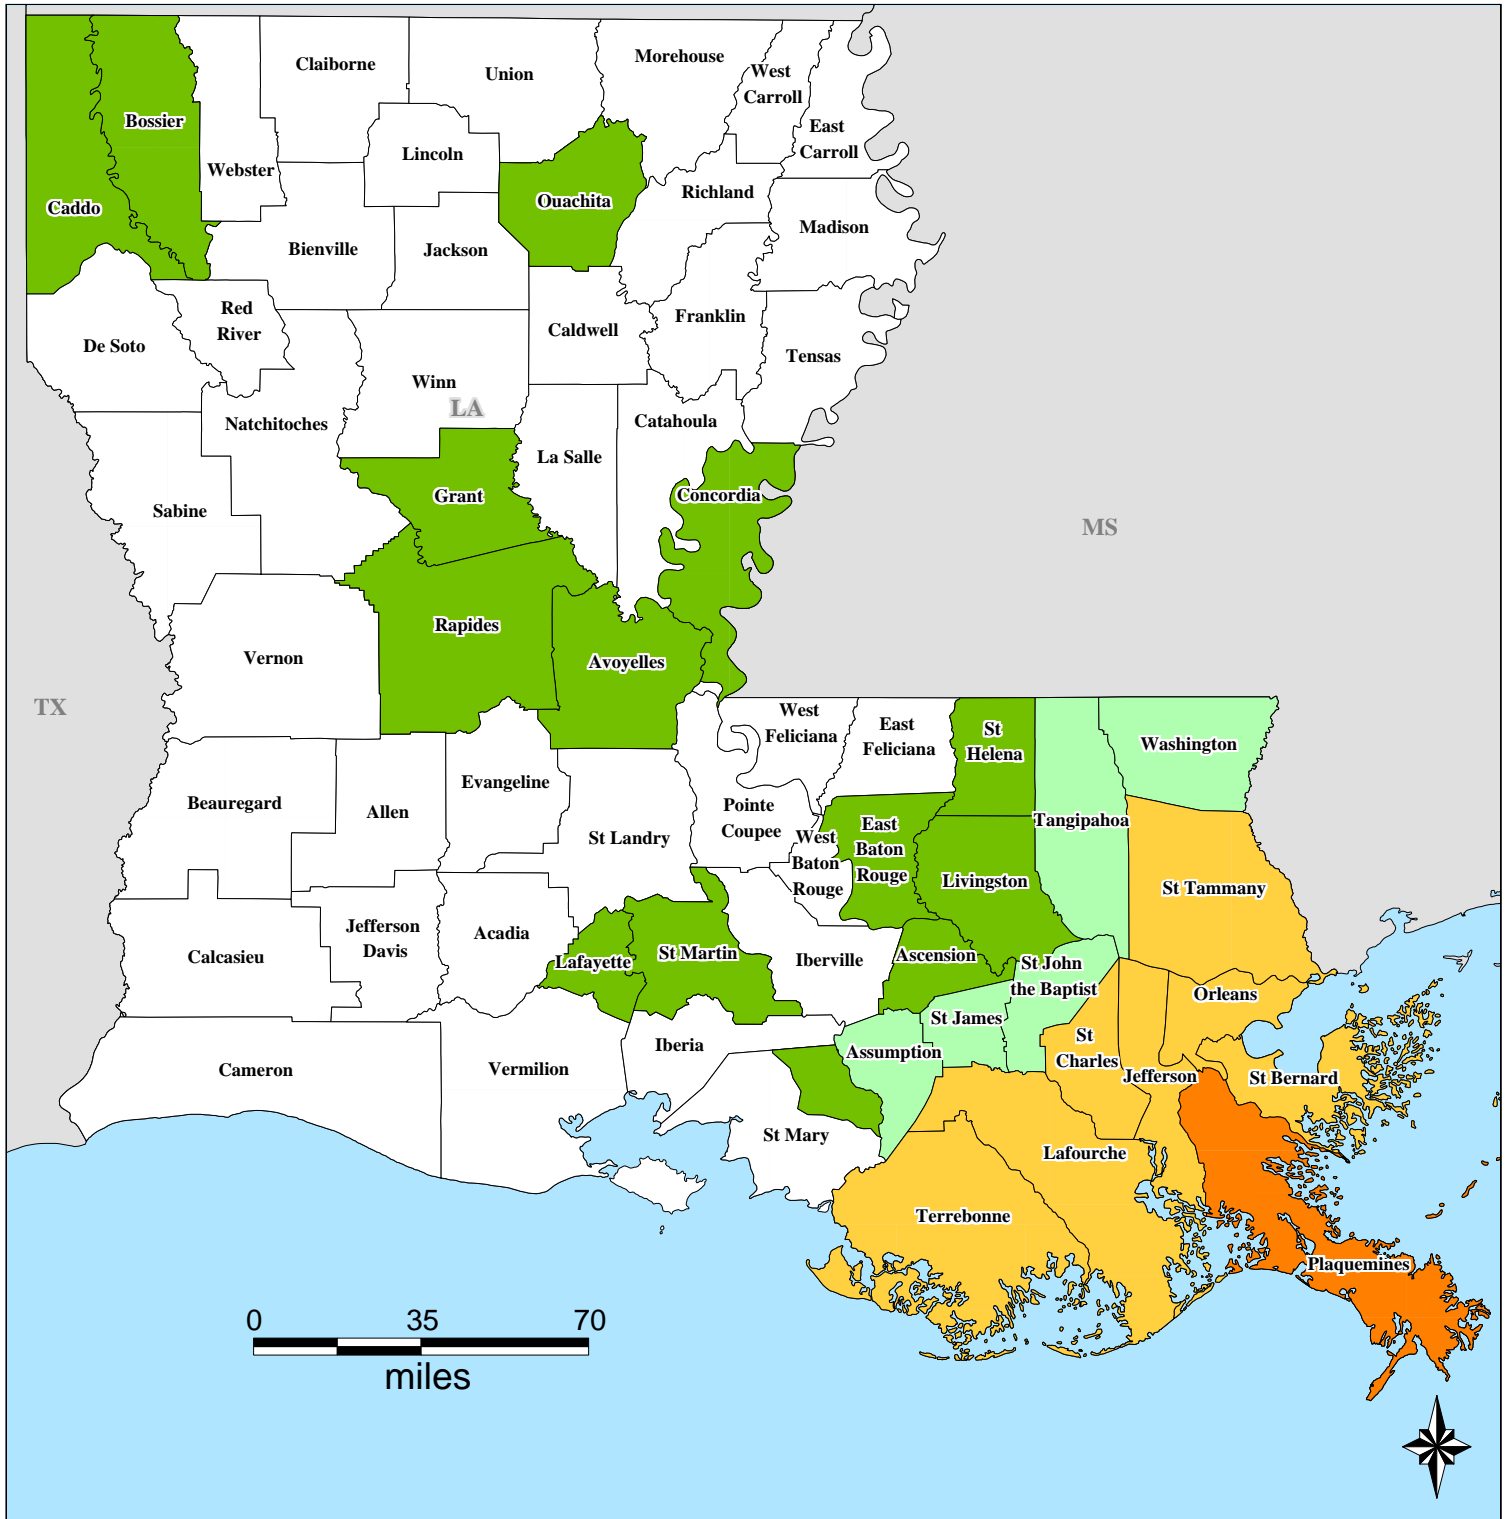

FEMA-1548-DR, Louisiana

Disaster Declaration as of 10/18/2004

Location Map

Legend

Designated Counties	
■	Individual & Public Assistance (A-G)
■	Individual & Public Assistance (A & B only)
■	Public Assistance (A & B only)
■	Public Assistance (B only)

The parishes of Ascension, Assumption, Avoyelles, Beauregard, Bossier, Caddo, Concordia, East Baton Rouge, East Feliciana, Grant, Jefferson, Lafayette, Lafourche, Livingston, Orleans, Ouachita, Plaquemines, Rapides, St. Bernard, St. Charles, St. Helena, St. James, St. John the Baptist, St. Martin, St. Tammany, Tangipahoa, Terrebonne, Washington, and West Feliciana are eligible for Hazard Mitigation