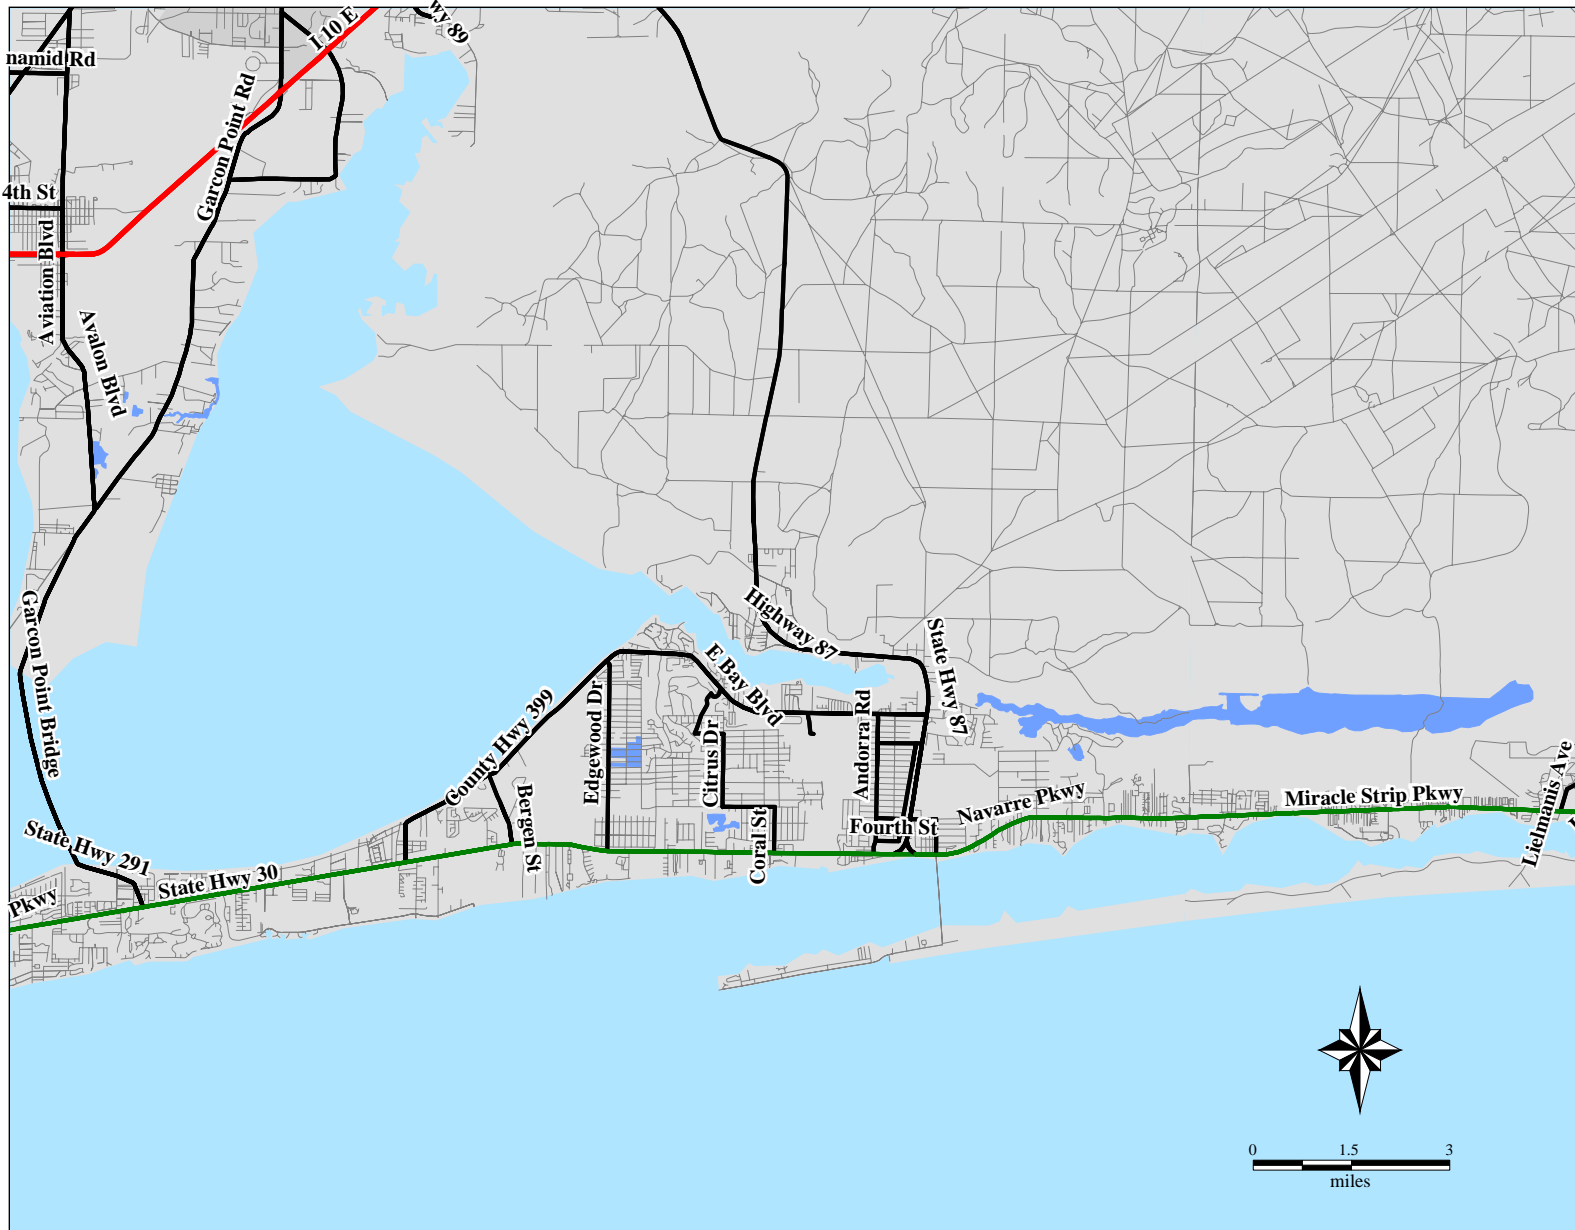

# FEMA-1551-DR, Florida

## Imagery Derived Assessment - Santa Rosa, FL as of 9/18/2004

### Location Map