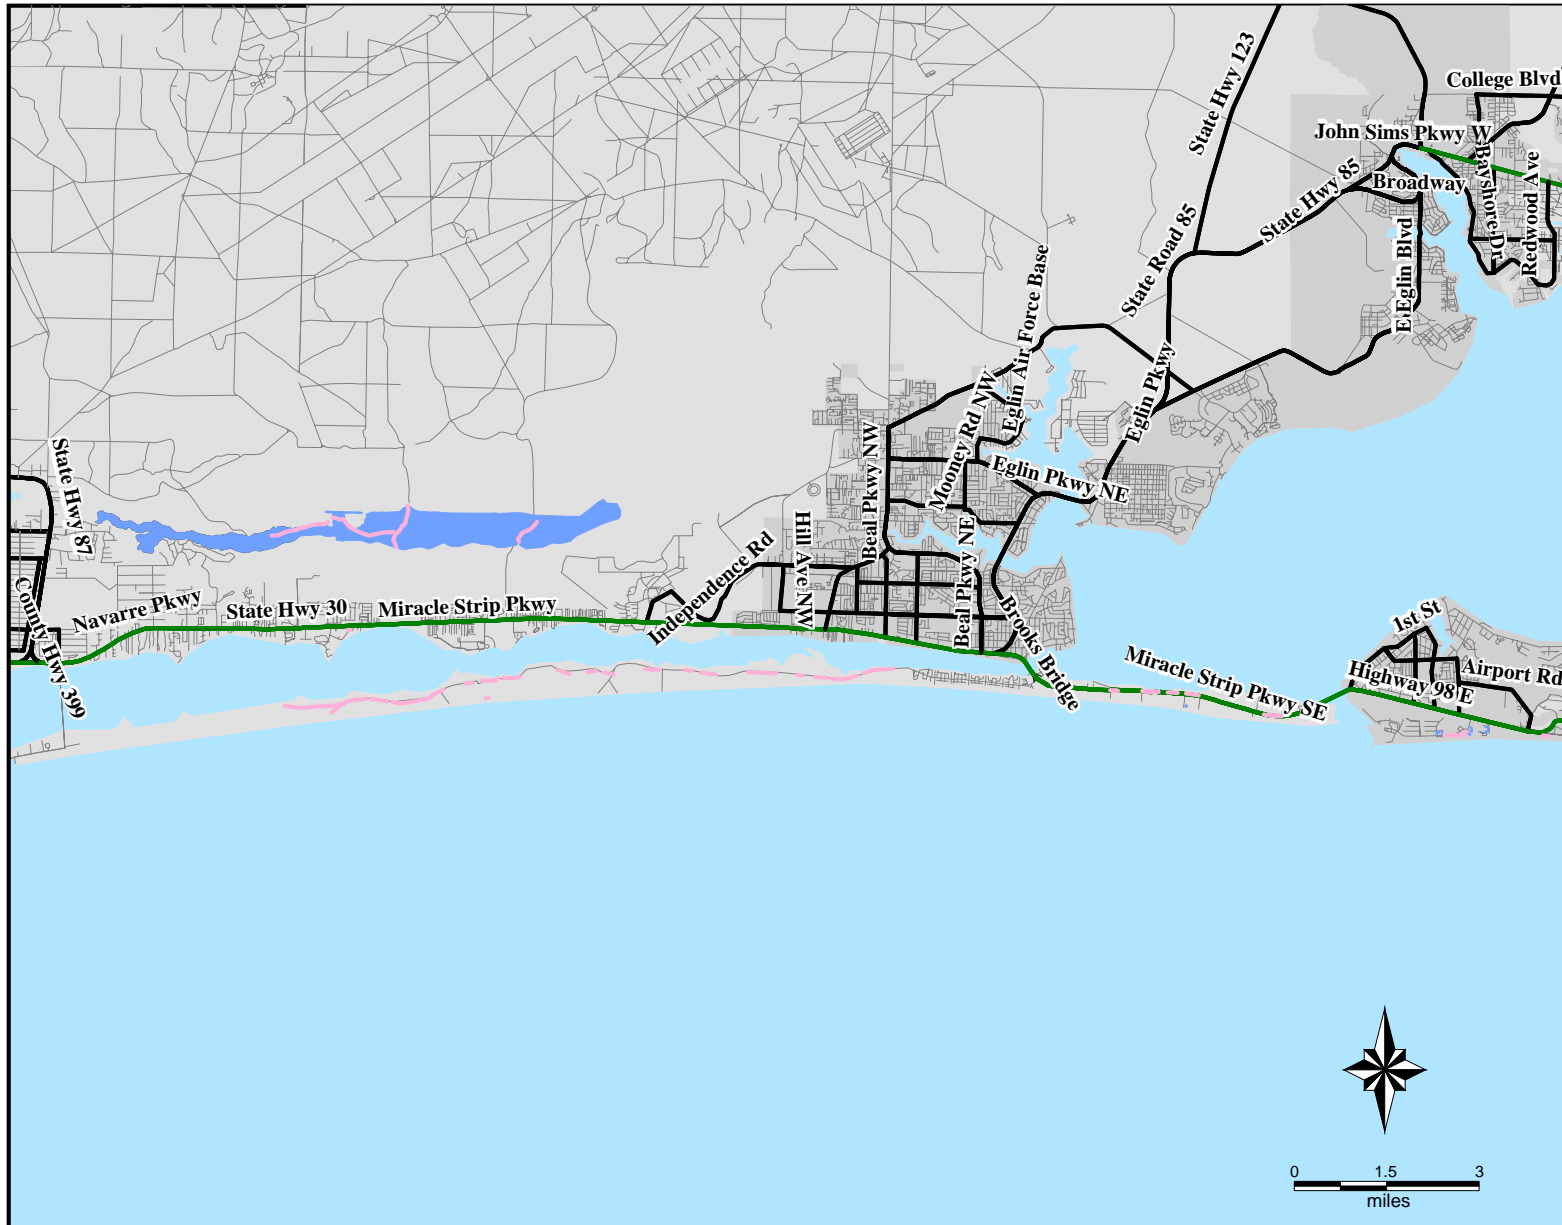

# FEMA-1551-DR, Florida

## Imagery Derived Assessment - Okaloosa, FL as of 9/19/2004

**Location Map**

**Legend**

- Flooded Area
- Impassable Road

Estimated Population in  
**Flooded Area: 26**

Estimated Housing Units in  
**Flooded Area: 47**

**FEMA**

*ITS Mapping and Analysis Center*  
Washington, DC  
9/20/2004 -- 01:53:17 EDT