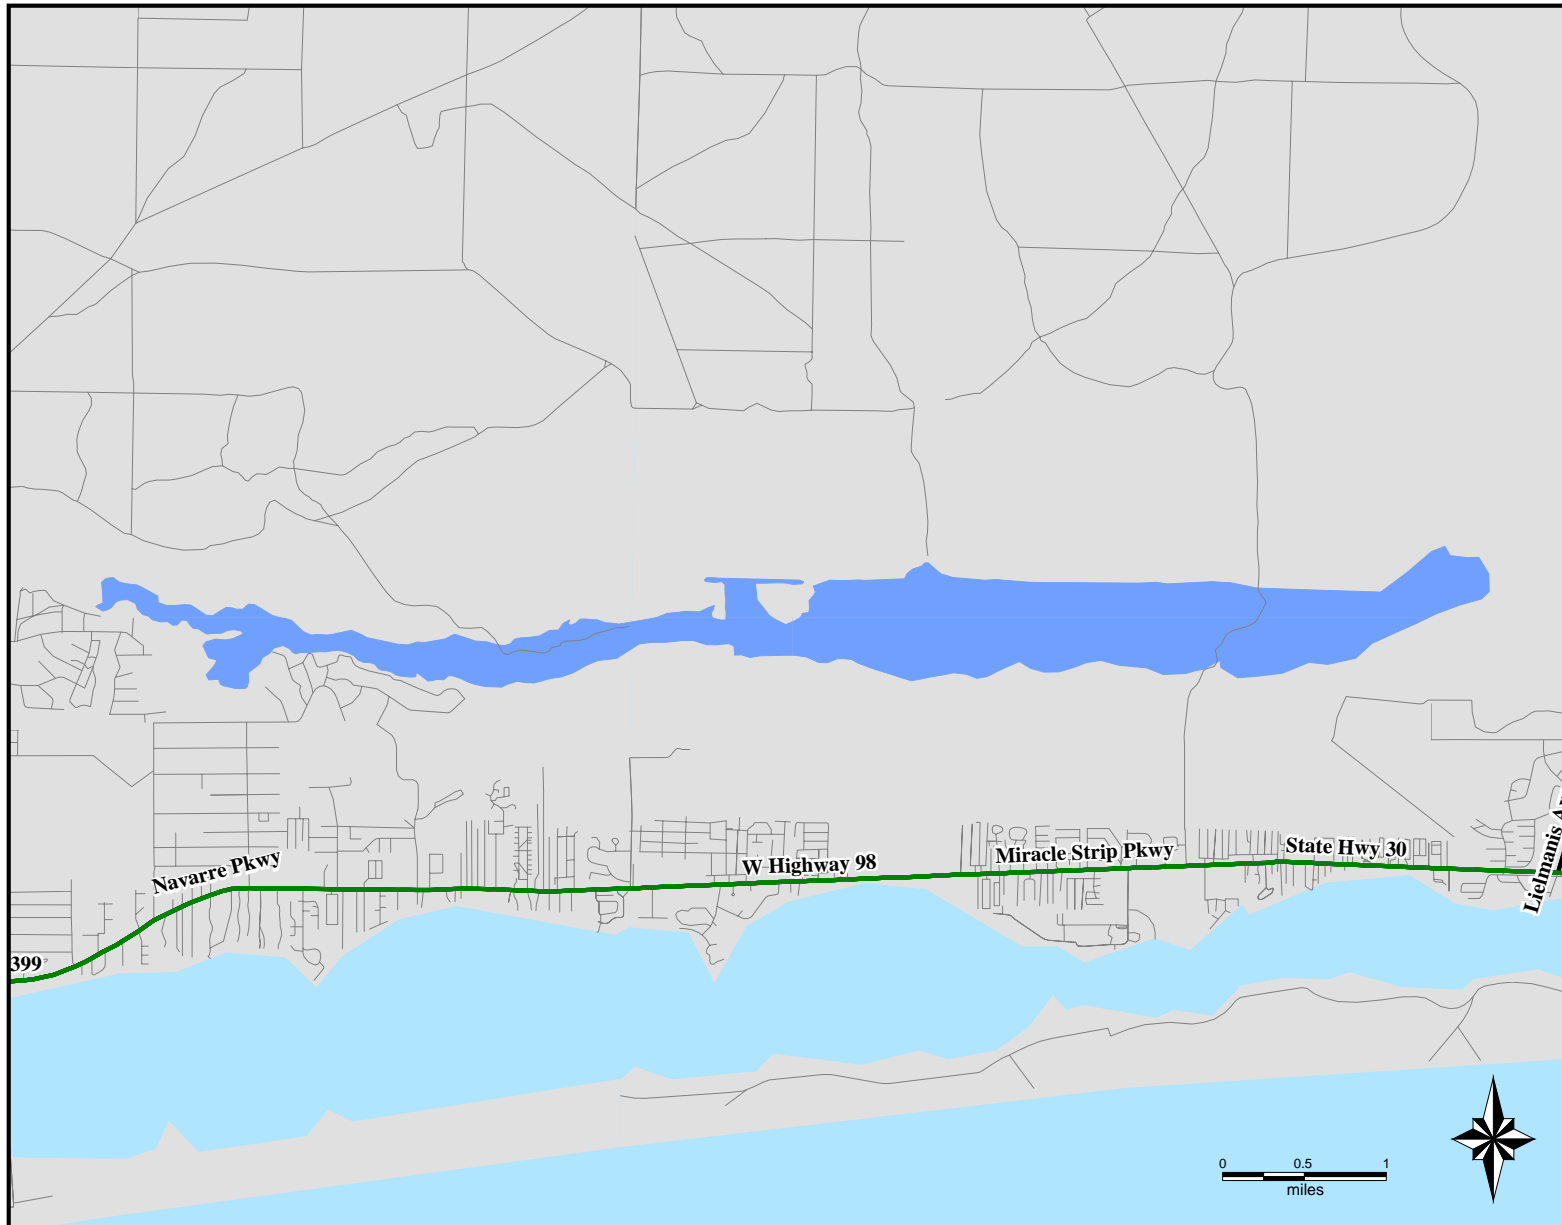

FEMA-1551-DR, Florida

Imagery Derived Assessment - Okaloosa, FL as of 9/18/2004

Location Map

Legend

 Flooded Area

Estimated Population in

Flooded Area: 14

Estimated Housing Units in

Flooded Area: 5

FEMA

ITS Mapping and Analysis Center

Washington, DC

9/19/2004 -- 01:00:00 EDT