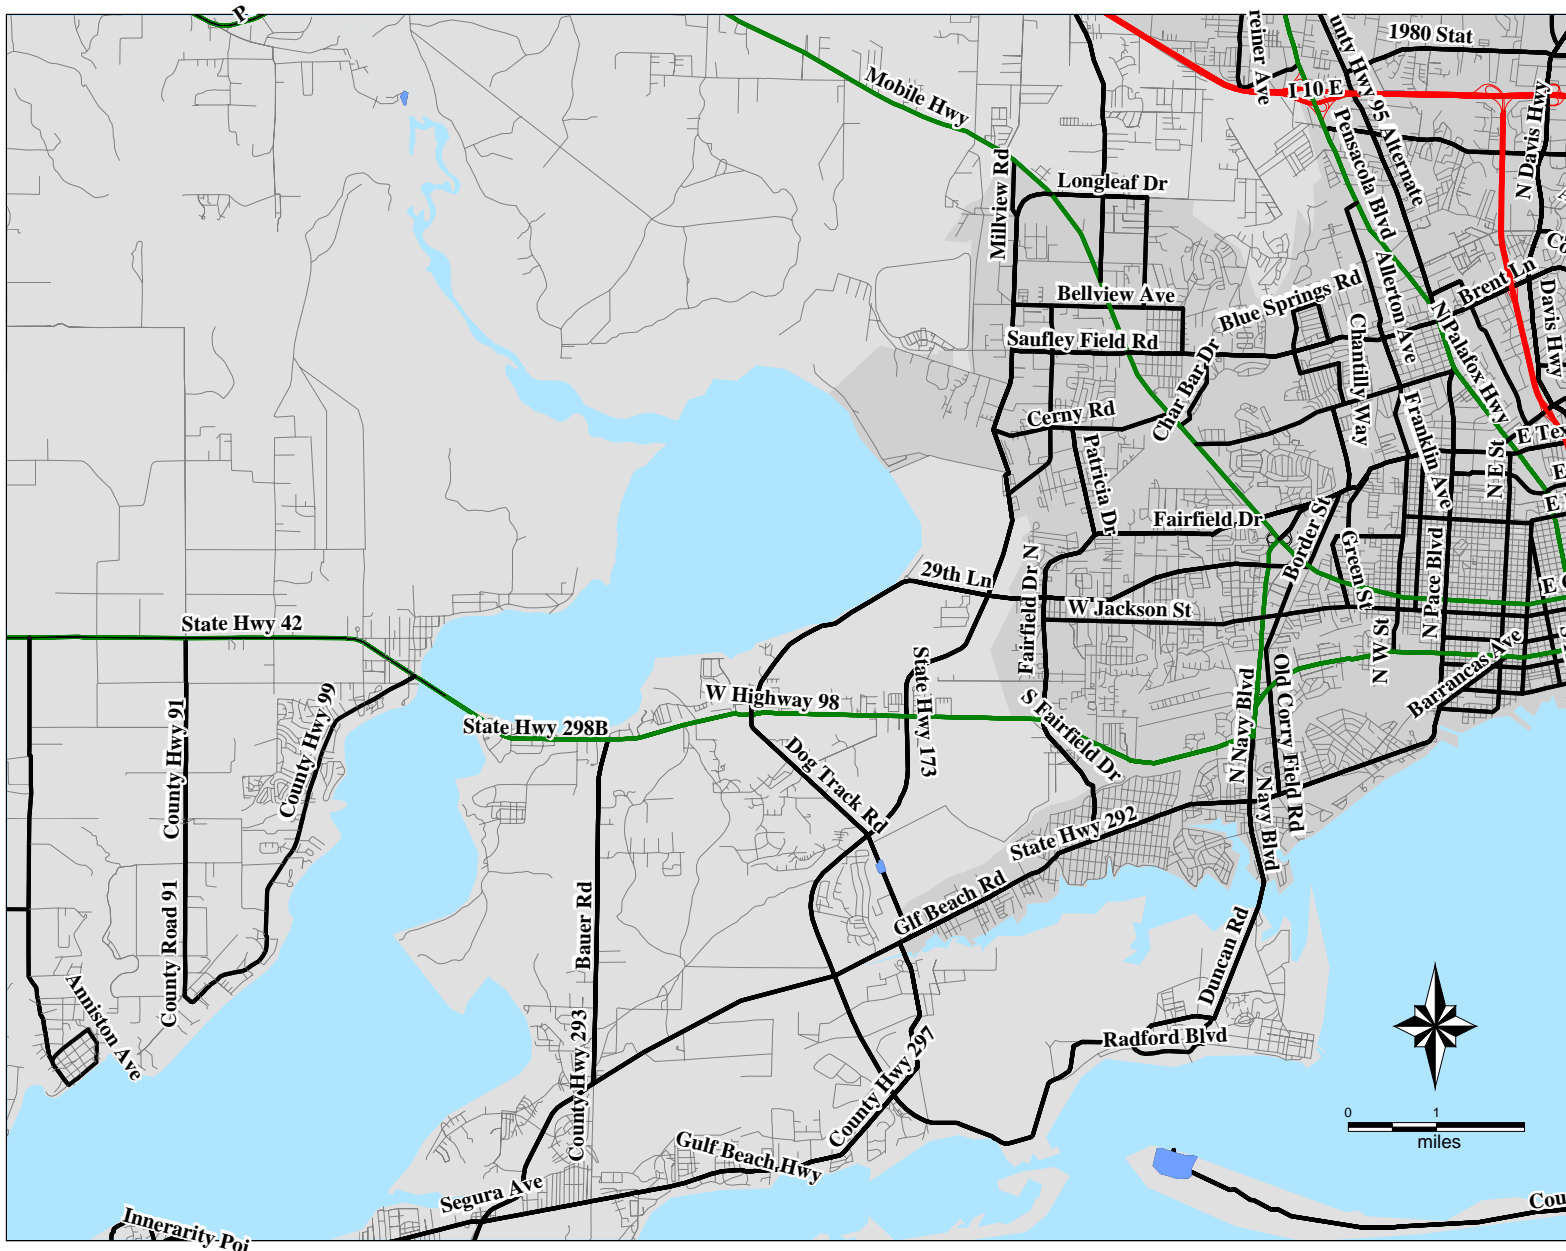

# FEMA-1551-DR, Florida

## Imagery Derived Assessment - Escambia, FL as of 9/18/2004

Location Map

Legend

 Flooded Area

Estimated Population in Flooded Area:

 E

Estimated Housing Units in Flooded Area:

 E