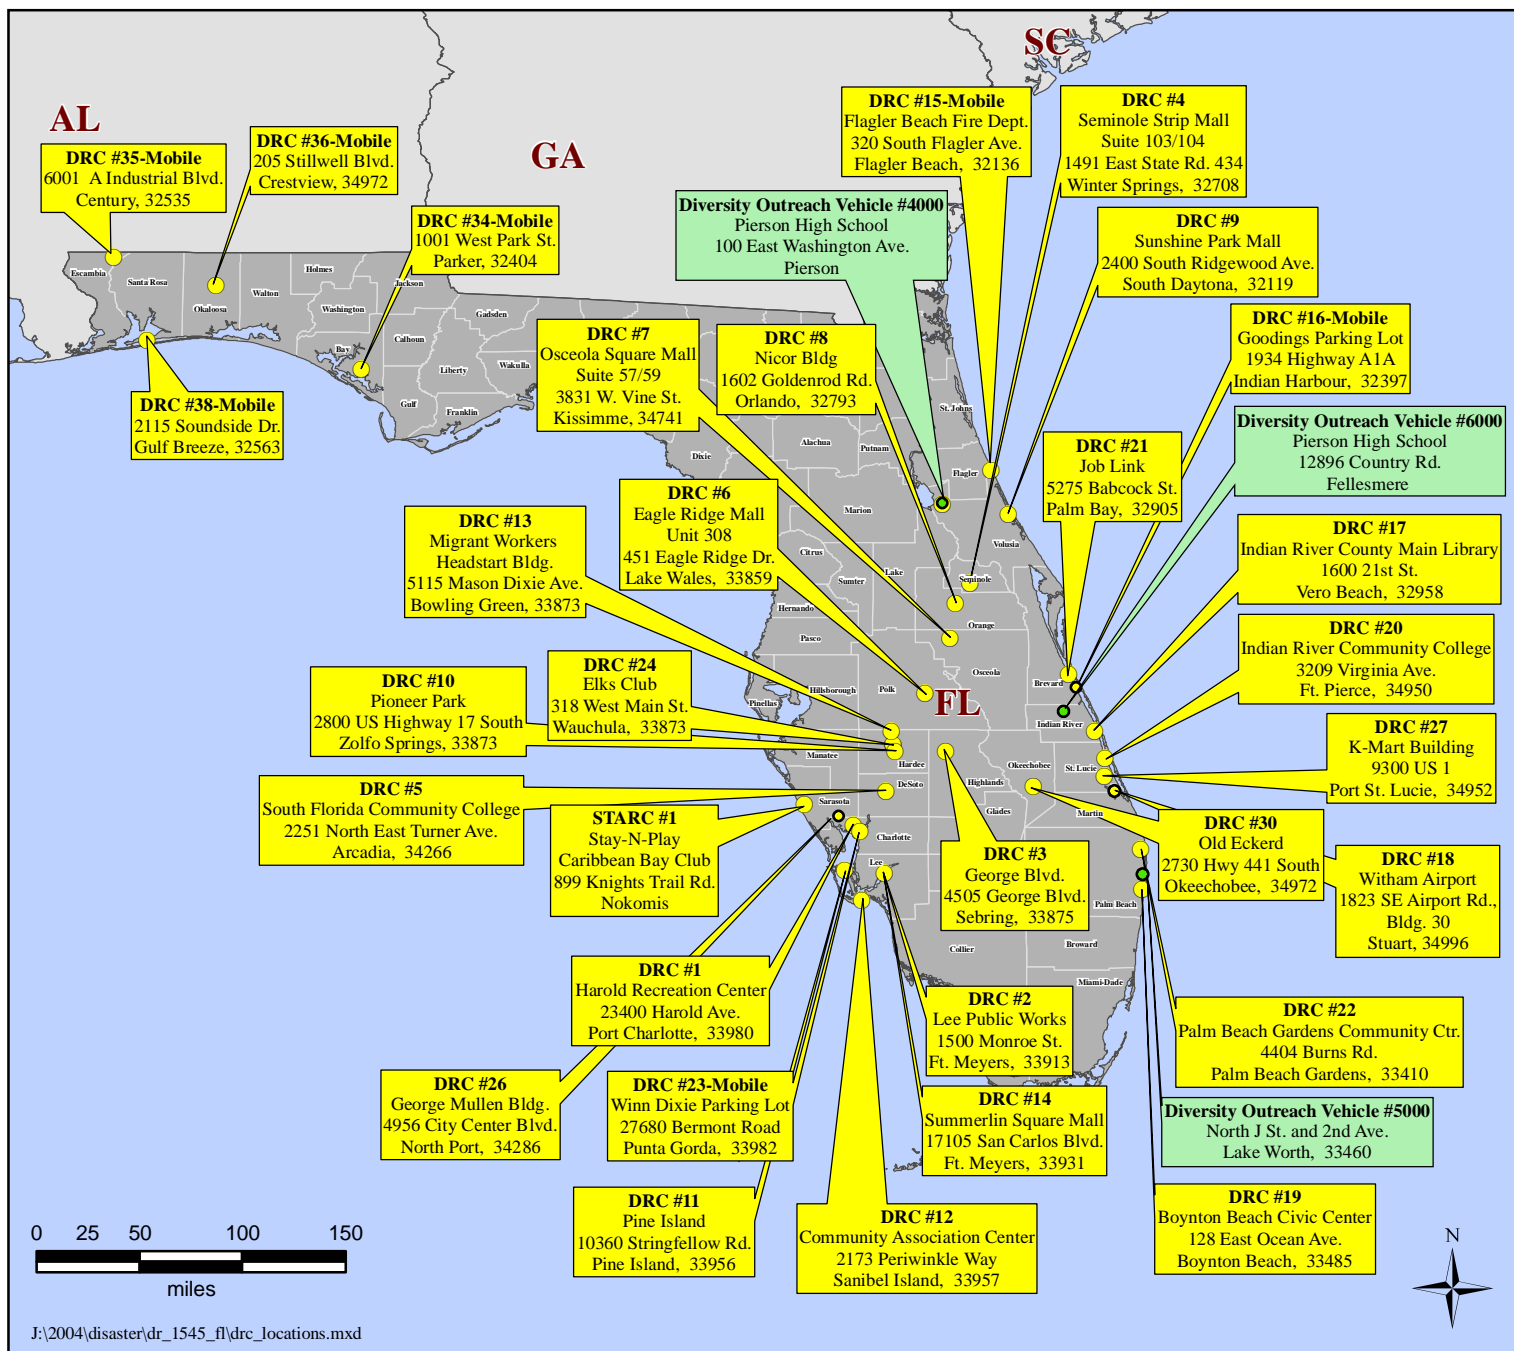

FEMA - 1545 - DR, Florida

Disaster Recovery Centers as of 09/20/04 19:00 EDT

J:\2004\disaster\dr_1545_fl\drc_locations.mxd

ITS Mapping and Analysis Center
Washington, D.C.
09/20/2004 - 21:00:00 EDT

Location Map

Legend

- Disaster Recovery Centers
- Diversity Outreach Vehicle