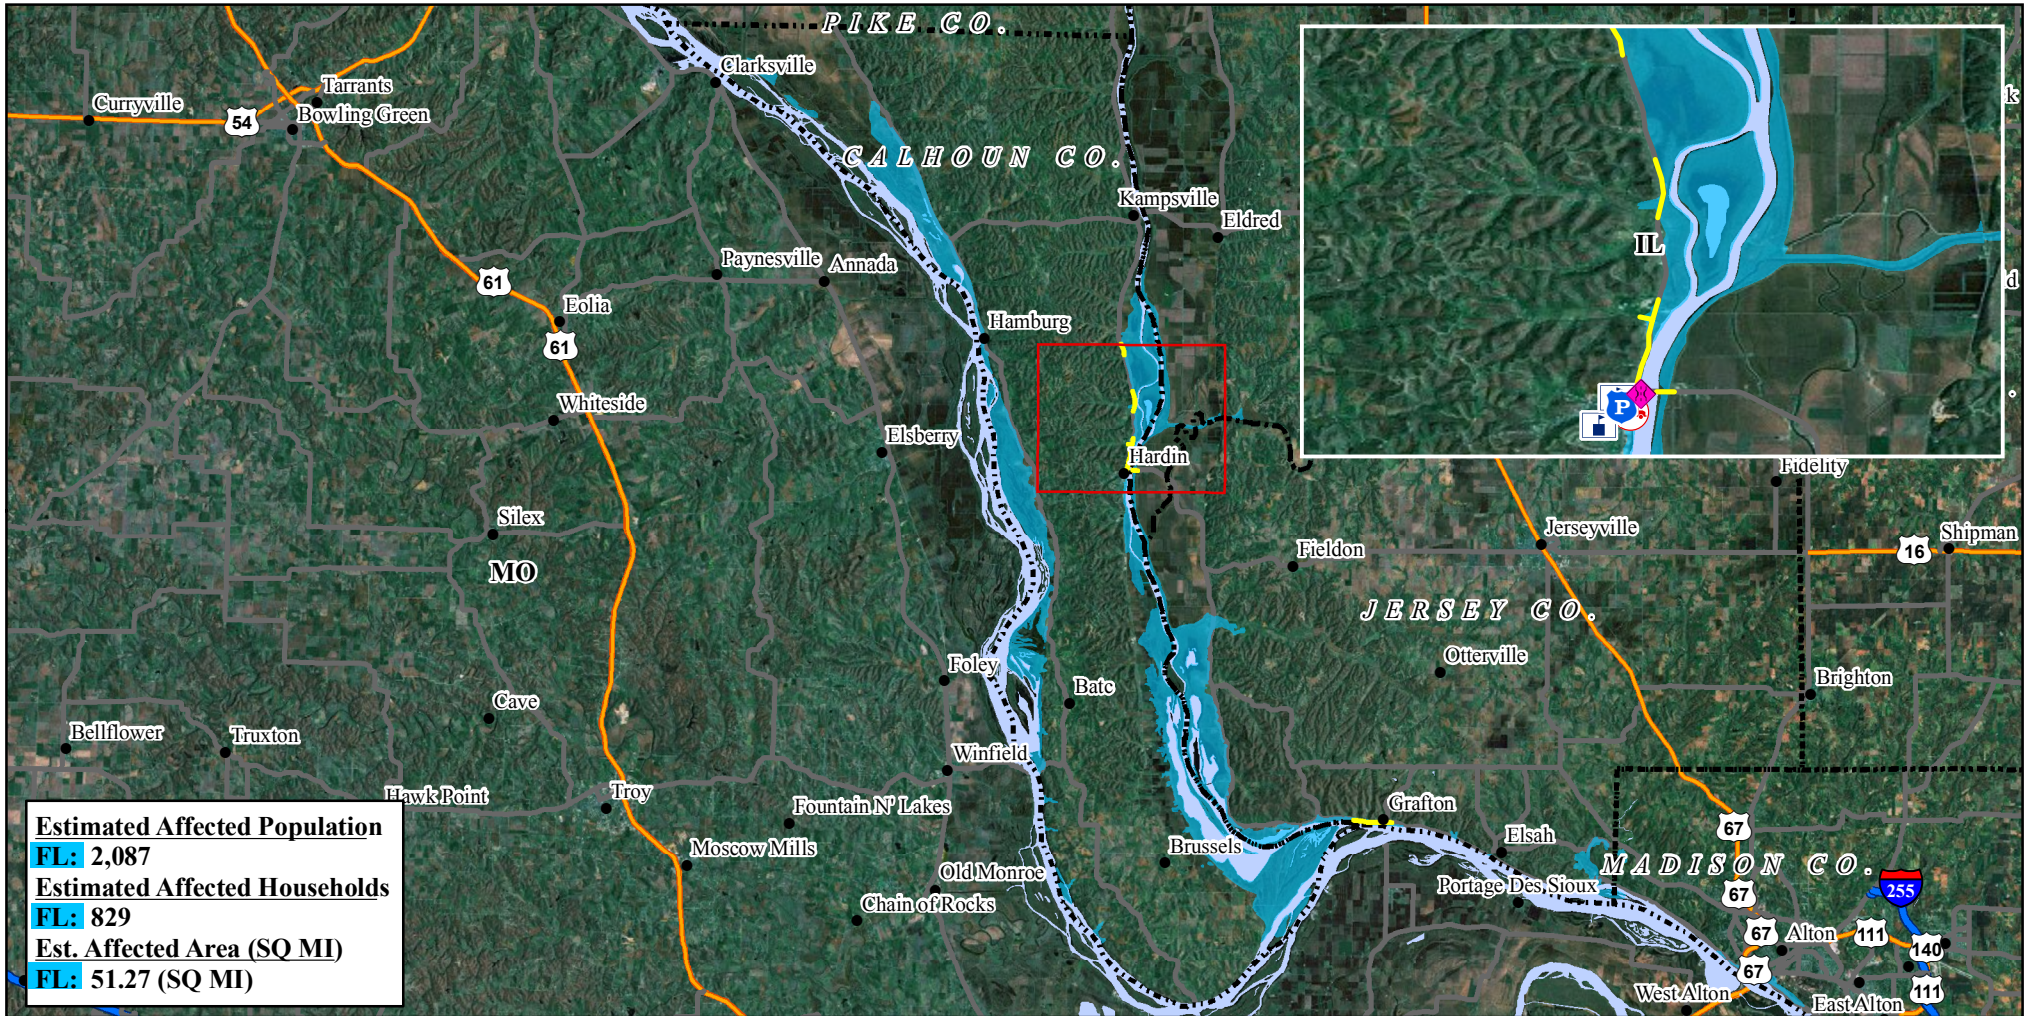

Imagery Derived Assessment as of 06/25/2008

Calhoun County, Illinois

Location Map

Legend

● Cities	Roadways	⬜ County
🚓 Local Police	🟦 Interstate	🟦 Flooded Area
🚒 Fire Stations	🟠 US Highway	🟩 Major Water Body
🚧 Bridge Out	⚫ State Highway	
	🟡 Impassable Roads	

FEMA

ITS Mapping & Analysis Center
 Washington, DC
 06/25/08 -- 05:13 AM EDT

Source: NGA and US Census