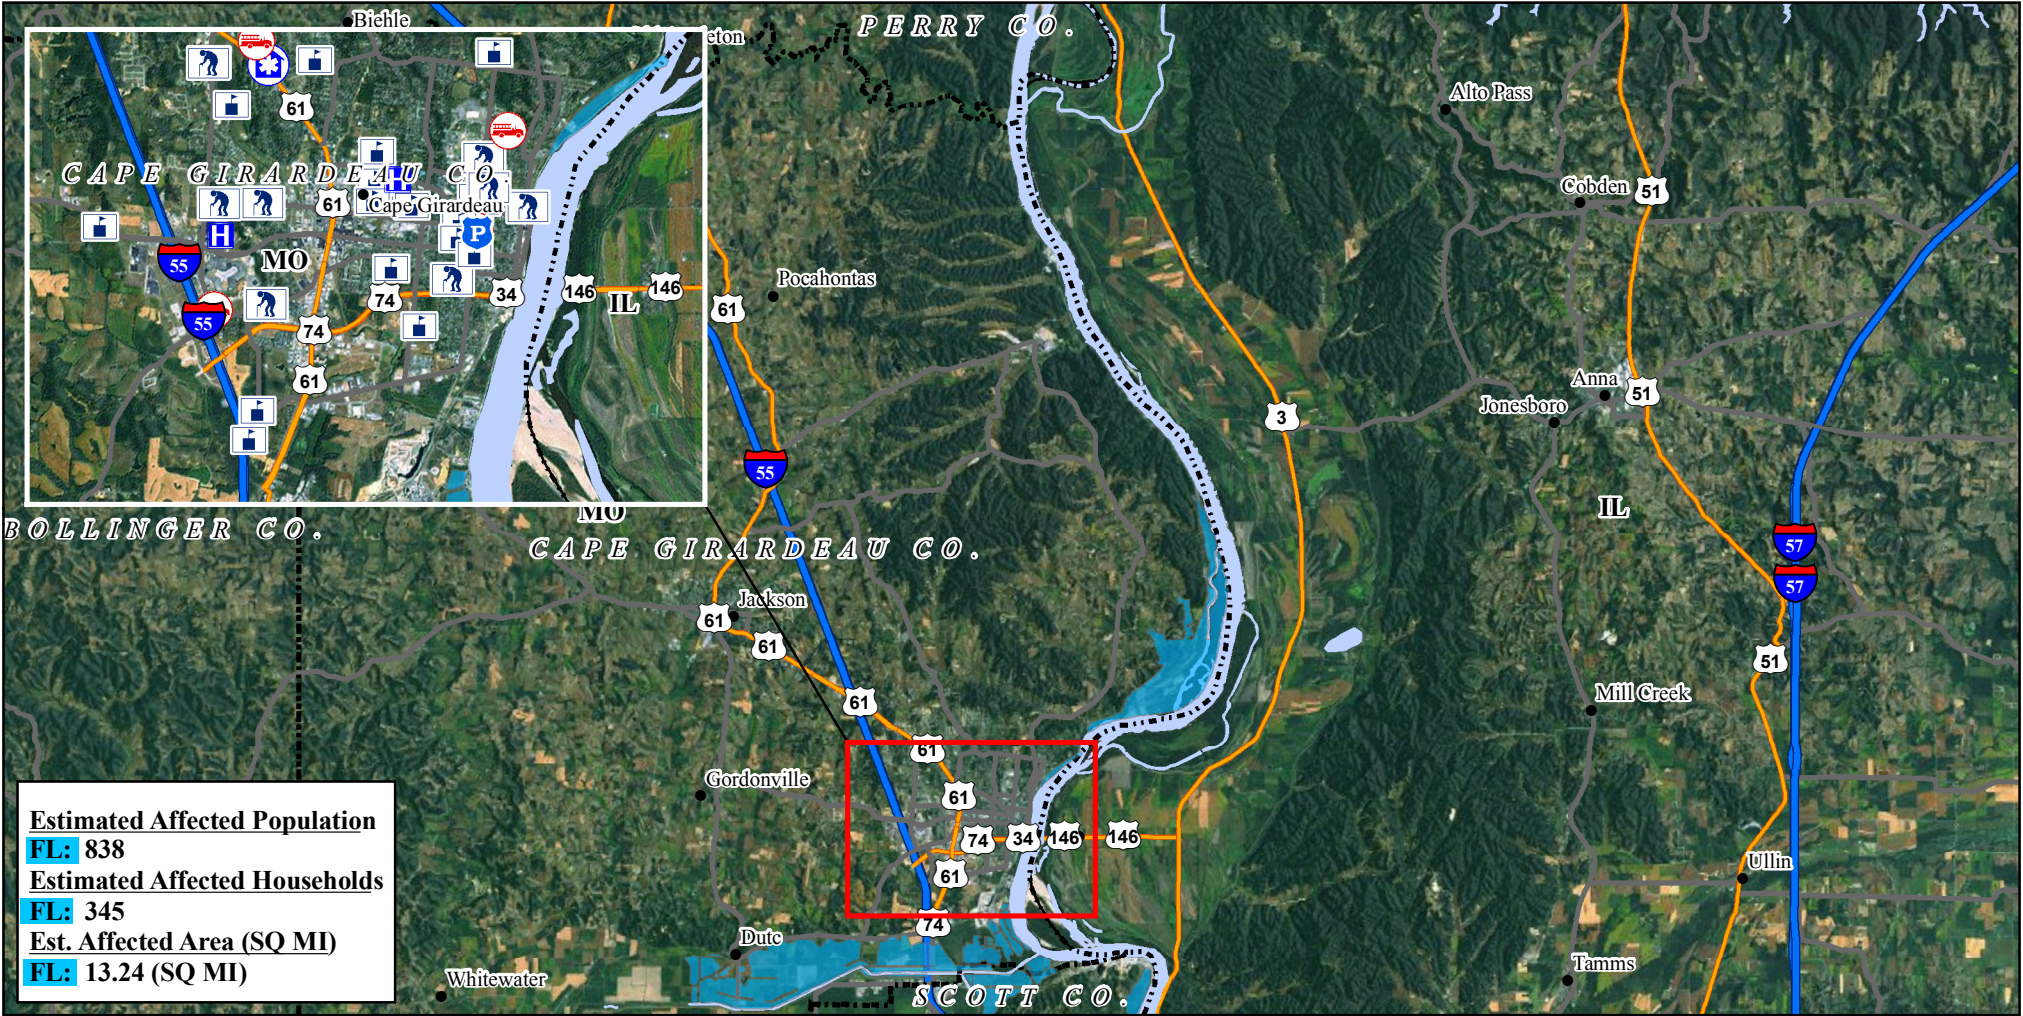

# Imagery Derived Assessment as of 06/27/2008

## Cape Girardeau County, Missouri

Legend	
●	Cities
🏠	Nursing Homes
🚑	EMS
🚒	Fire Stations
🏫	Schools
🏥	Hospitals
🚓	Local Police
— (Blue)	Interstate
— (Orange)	US Highway
— (Grey)	State Highway
⬜ (Dashed)	County
⬜ (Light Blue)	Major Water Body
⬜ (Dark Blue)	Flooded Area

ITS Mapping & Analysis Center  
 Washington, DC  
 06/27/08 -- 3:40 PM EDT  
 Source: NGA and US Census