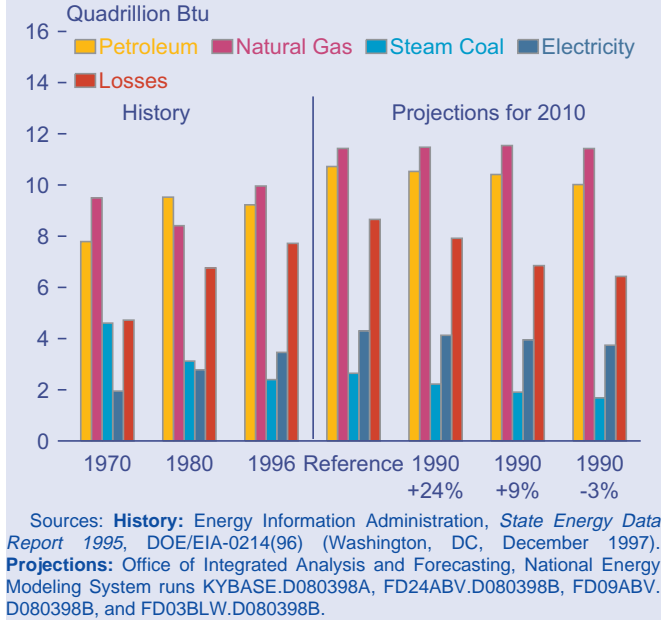

**Figure 47. Industrial Sector Energy Consumption by Fuel, 1970, 1980, 1996, and 2010**

**Figure 48. Projected Energy Intensity in the Industrial Sector, 1995-2020**

**Figure 49. Projected Change in Industrial Sector Energy Intensity, 1996-2010**

**Figure 50. Structural and Efficiency/Other Effects on Industrial Energy Intensity, 1980-1985, 1980-1996, and 1996-2010**